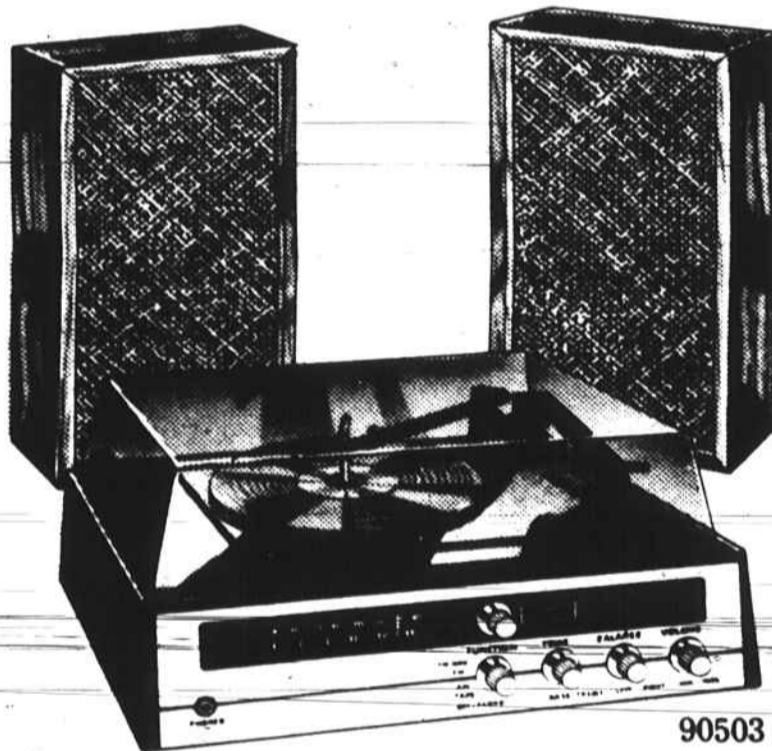

Sears Price

59⁹⁵

Beater-brush vacuum cleaner has 4 rug-height adjustments. 6-pc. extension attachment set includes dusting brush, plus floor nozzle and upholstery.

4422

\$100 OFF! Console Color TV

499⁹⁵

Was \$599.95 July, 1977

25-in. diagonal measure picture for easy family viewing. 100% solid-state chassis for dependability. Contemporary console fits most room settings. While quantities last.

4418

100% Solid-State Console Color TV

\$399

Sears Price

23-in. diagonal measure picture means easy viewing for the family. Contemporary design cabinet in walnut color. 100% solid-state chassis for dependability.

90503

Mini-Phonograph Stereo System

99⁹⁵

Sears Price

Built-in mini-size changer plays 33 1/3, 45, 78 RPM records. And there's an AM/FM/FM stereo receiver plus 2 speaker enclosures, each with 4-in. speaker. Diamond-tip stylus.

4169

\$30 OFF! Solid-State Color TV