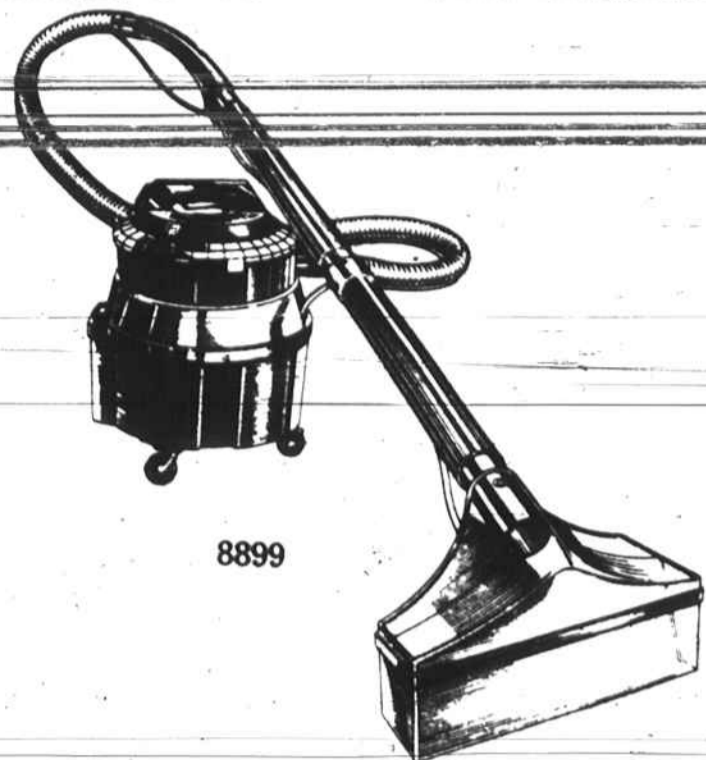

Doug Kershaw, the Louisiana Man, was born in the heart of Cajun country. He is one of the very few performers bringing his Cajun heritage to widely varied audiences from coast to coast, and his infectious, foot-stomping sounds on the electrified fiddle are giving Cajun music well deserved popularity.

Q&A

From Page 5

Some of the people performed their jobs so well that our supervisors didn't know they couldn't read and write. There was some way they had to find out what was on that slip of paper.

Q. How long do you expect to be in Winston-Salem?

A. the average length of a manager is 3 1/2 years. I've exceeded that by 1 1/2 years. Because the manager is the single person that everything focuses in on, you can't expect to be popular forever. it's a job that you go and do as well as you can for as long as you can and sooner or later you're going to get fired. On any given day, five votes and I'm gone. it's something you can't afford to worry about.

I hope to stay as long as I serve the community well and that the Board of Aldermen are pleased with my performance. I'm just old fashioned enough and I told the board this when first met with them, I don't want to work for a board that doesn't want me. They would never really have to fire me.

Sears

PRE-LABOR DAY SALE

APPLIANCE VALUES!

8899

Sears Power Spray Carpet Cleaner

Why rent? Sears Price

129⁹⁵

Get professional-looking results with a deep-cleaning Power Spray system from Sears. Sprays hot cleaning solution deep into carpet, vacuums up liquid and dirt.