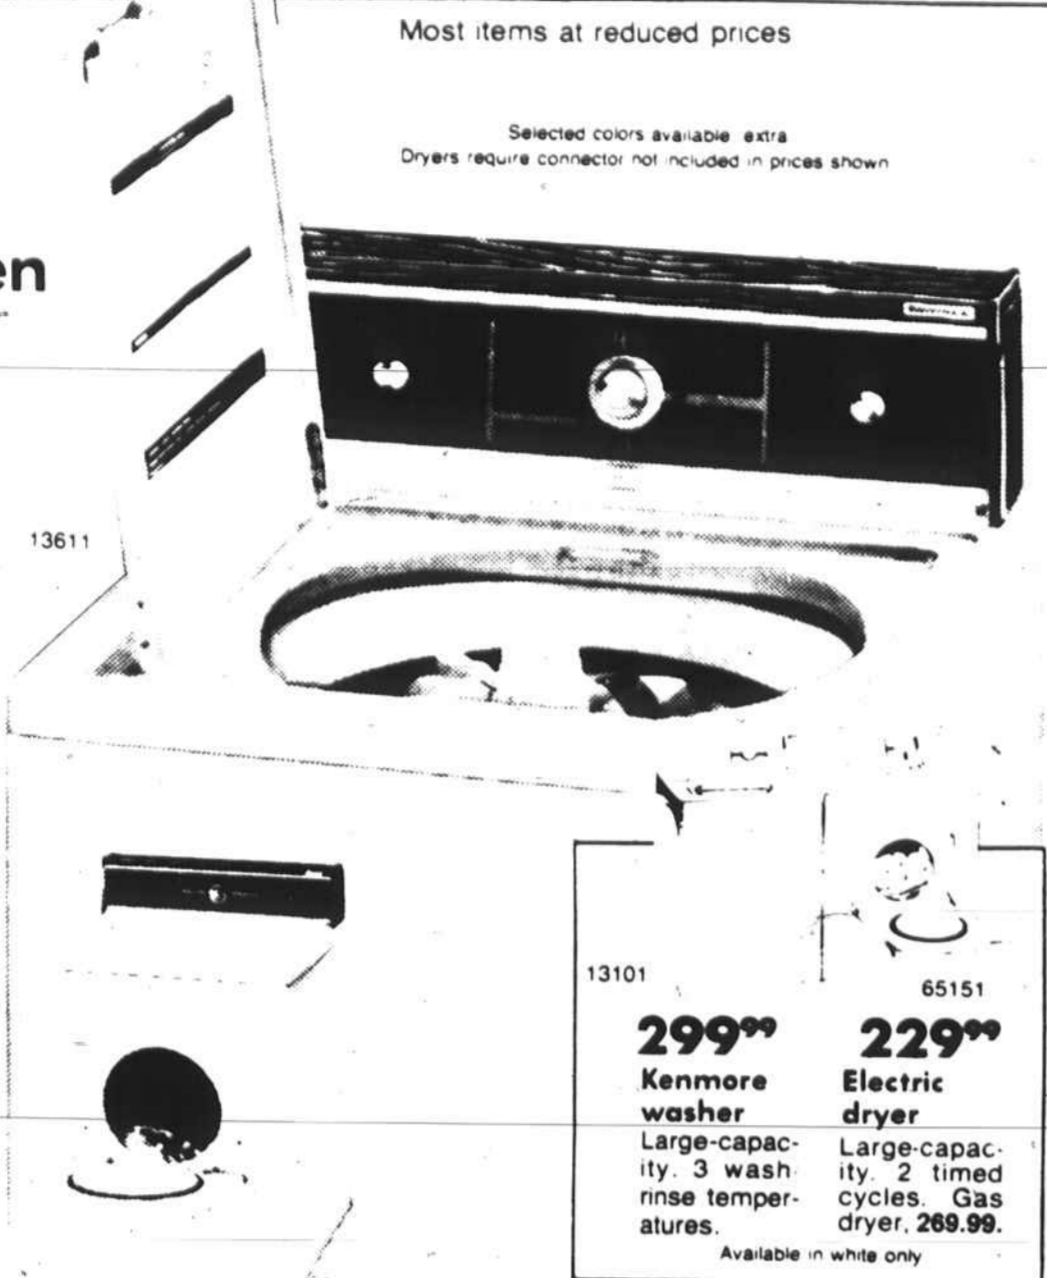

sears SPRING SAVINGS SALE

Sale Starts Sunday ends Saturday, unless otherwise stated

SAVE $130 when you buy this

Kenmore pair

$60 OFF 2-speed washer
359⁹⁹ Reg. $419.99

Large-capacity to handle big loads. 4 cycles, including knit, delicate and permanent press. Self-cleaning lint filter. White finish.

$70 OFF electric dryer
279⁹⁹ Reg. $349.99

Large-capacity and automatic termination. 2 drying temperatures; plus air. White. Reg. $389.99 pilot free gas dryer #75761 319.99

Sale ends March 3 65761

Most items at reduced prices
Selected colors available extra
Dryers require connector not included in prices shown

299⁹⁹ Kenmore washer
Large-capacity. 3 wash-rinse temperatures. Available in white only.

229⁹⁹ Electric dryer
Large-capacity. 2 timed cycles. Gas dryer. **269.99.**

Personal color TV
249⁹⁹ Reg. $339.99
13-in. diag. measure picture. 100% solid-state. Thru March 24.

ELECTRONIC TUNER

All electronic tuner is accurate and dependable. All solid-state.