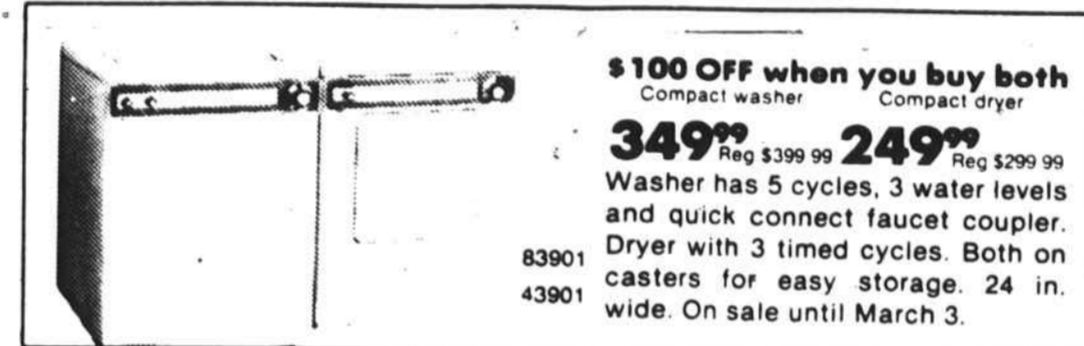

$100 OFF when you buy both
Compact washer Compact dryer

349⁹⁹ Reg. $399.99 **249⁹⁹** Reg. $299.99
Washer has 5 cycles, 3 water levels and quick connect faucet coupler. Dryer with 3 timed cycles. Both on casters for easy storage. 24 in. wide. On sale until March 3.