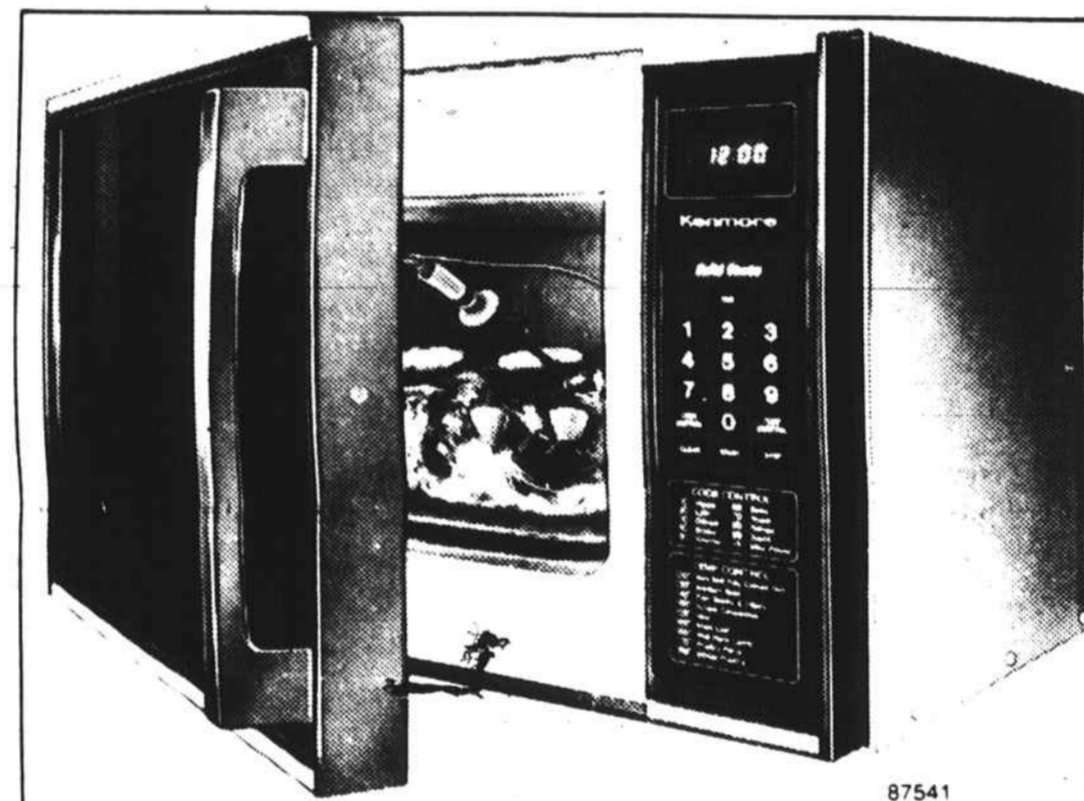

SAVE $90! Kenmore space-saving microwave oven

Temperature probe senses when food reaches a preset temperature. Automatic hold warm helps keep food warm up to 1 hour after temperature is reached. Convenient electronic touch controls, digital read-out, variable power and more.

279⁹⁹ Reg. $369.99
Sale ends March 24