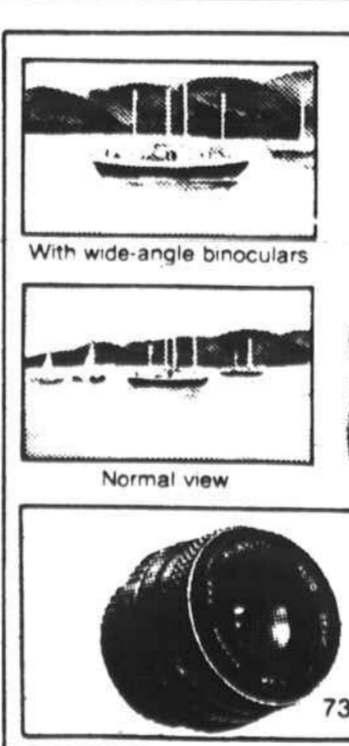

1/2 PRICE
Binoculars for sports action

24⁹⁹ Reg. $49.99

50mm wide angle binoculars give you a 356 ft. field of view at 1,000 yards. Convenient quick focus feature. Thru March 3.

$40 OFF
28mm f2.8 wide-angle lens; choice of Pentax "K" or Cannon mount.
49⁹⁹ Sale ends March 3 Reg. $89.99