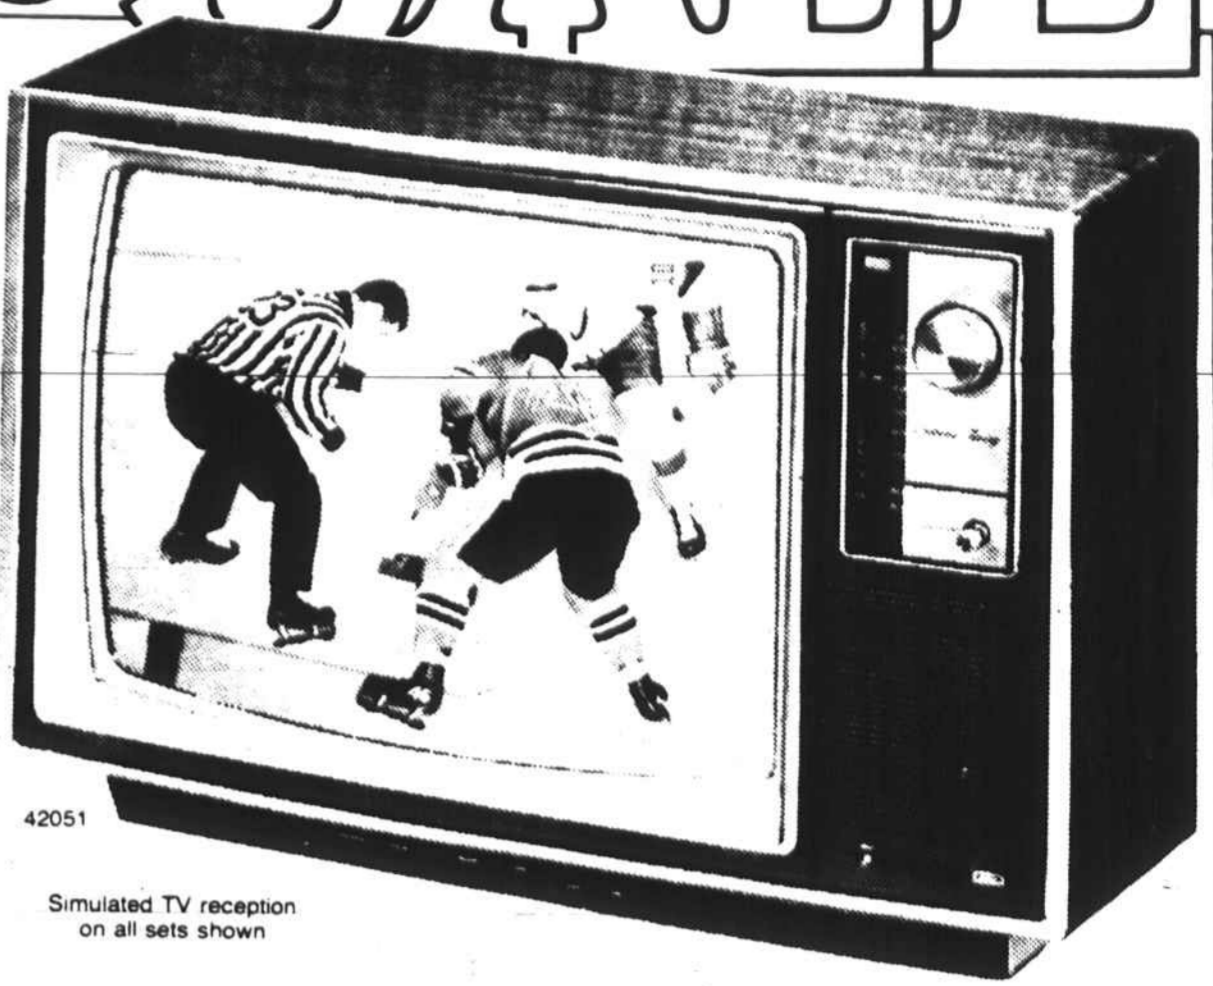

SAVE $130
Color TV with electronic tuning

Precise slide rule selection makes it simple to tune in the channel you want. And the reliable electronic tuning system has no moving parts—it's 100% solid state. 19-in. diagonal measure picture with one-button color that automatically brings in a sharp picture. See this TV now at Sears! Thru March 3.

349⁹⁹ Reg. $479.99