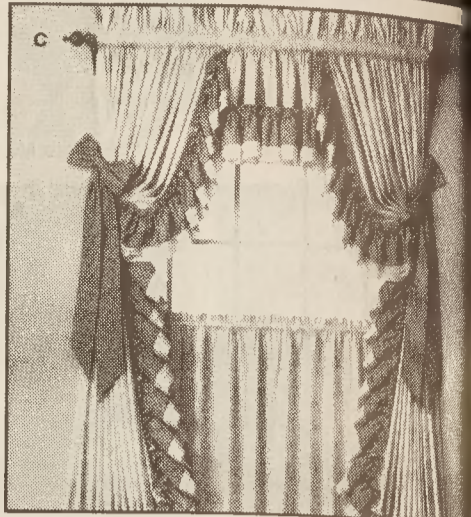

20% to 50% off

Sale \$36 pr. 50x84"
Westwood draperies.

A. Reg. \$45. Westwood open weave draperies are a light and airy blend of polyester/ rayon/ acrylic in fashion colors. Other sizes also on sale. 20% off regular prices of wood mini blinds 23" to 48" wide, 64" long.