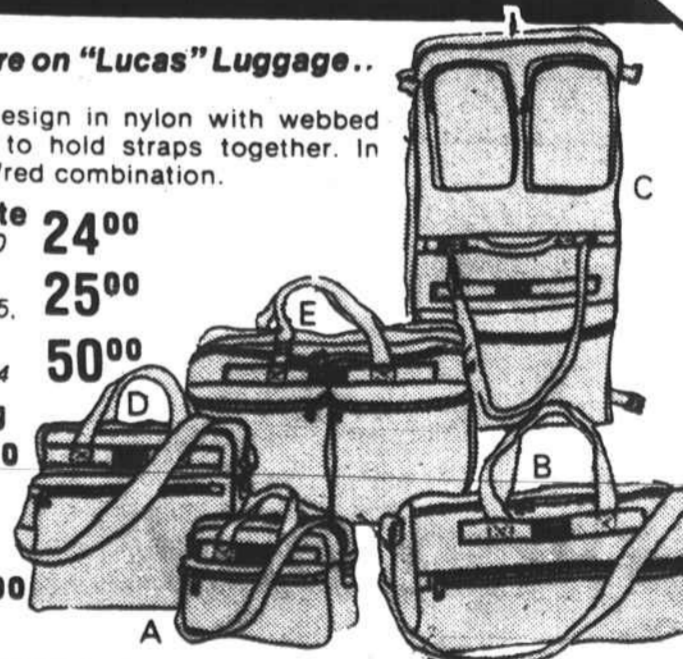

ALL SUMMER SHOES Dress & Casual \$6.88-\$19.88

ALL Summer Handbags REDUCED \$3.88-\$19.88

IF YOUR SHOES AREN'T BECOMING TO YOU, YOU SHOULD BE COMING TO US!

BACK-TO-SCHOOL SPECIAL

Save 40% and more on "Lucas" Luggage..

Functional Italian design in nylon with webbed straps with velcro, to hold straps together. In grey/yellow or black/red combination.

- A. East/West Tote Suggested Retail \$40 24⁰⁰
- B. 23" Roll Bag Suggested Retail \$45 25⁰⁰
- C. Garment Bag Suggested Retail \$94 50⁰⁰
- D. Boarding Bag Suggested Retail \$50 28⁰⁰
- E. 27" Pullman w/wheels Suggested Retail \$82 49⁰⁰