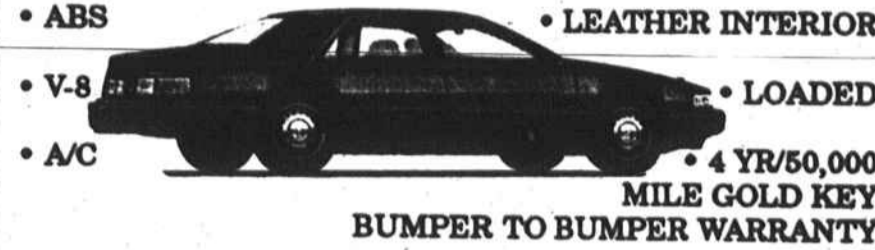

NEW
92 CADILLAC SEVILLE
FOR ONLY ...

$545⁹⁸ MONTH **36** MONTHS
SMART LEASE