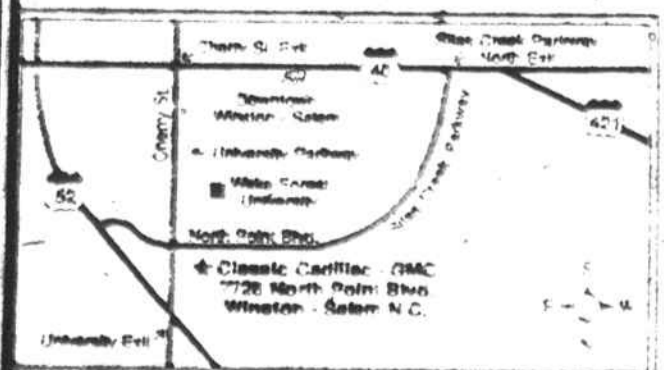

CLASSIC
CADILLAC • GMC TRUCK

"YOUR ALL-AMERICAN DEALER"

7726 North Point Blvd
Winston-Salem, NC 27106

(919) 759-2239

(800) 277-2239

Sales Department Hours
Monday - Friday: 8:30 AM - 7:00 PM
Saturday: 9:00 AM - 4:00 PM

Service & Parts Department Hours
Monday - Friday: 7:30 AM - 5:30 PM