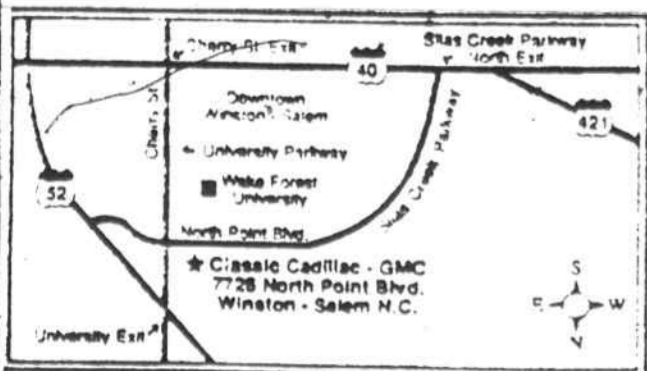

CLASSIC

CADILLAC • GMC TRUCK

"YOUR ALL-AMERICAN DEALER"

7726 North Point Blvd
Winston-Salem, NC 27106

(919) 759-2239

(800) 277-2239

Sales Department Hours
Monday - Friday: 8:30 AM - 7:00 PM
Saturday: 9:00 AM - 4:00 PM

Service & Parts Department Hours
Monday - Friday: 7:30 AM - 5:30 PM