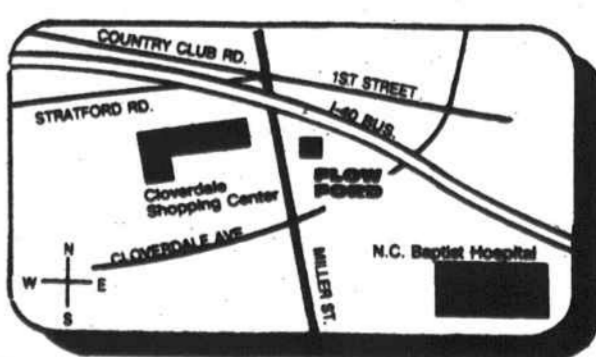

FLOW FORD

Located at the top of Cloverdale Hill across from N.C. Baptist Hospital and Cloverdale Shopping Center • Winston-Salem • 724-7441

SALES DEPT. HOURS
Mon.-Fri. 9:00 am-9:00 pm Saturday 9:00 am-6:00 pm