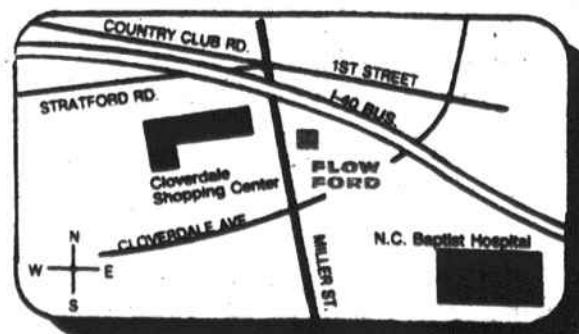

FLOW FORD

Located at the top of Cloverdale Hill across from N.C. Baptist Hospital and
Cloverdale Shopping Center • Winston-Salem • 724-7441

SALES DEPT. HOURS
Mon.-Fri. 9:00 am-9:00 pm Saturday 9:00 am-6:00 pm