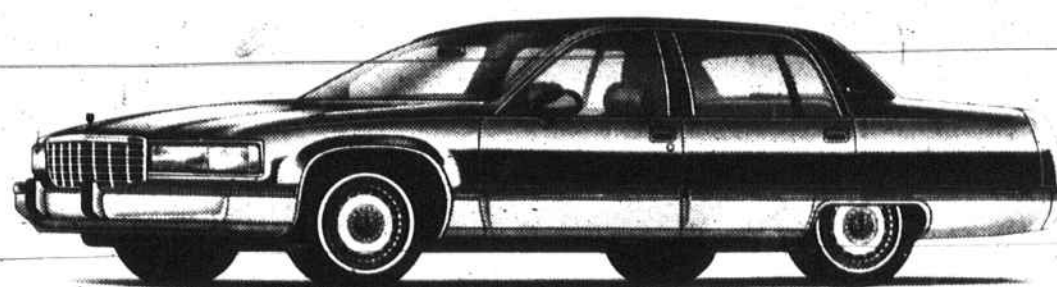

1994 FLEETWOOD BROUGHAM
MODEL #C4062
CHROME WHEELS, COMPACT DISC, LEATHER SEATS
$549 PER MONTH

ALL CARS ABOVE REQUIRE: 24 MO. LEASE, $2,220 DOWN, CASH OR TRADE, PLUS TAX, TAX AND FEES AND SECURITY DEPOSIT. SEDAN DEVILLE - TOTAL PAYMENTS $10,776. LEASE END VALUE $22,024.00. CONCURS - TOTAL PAYMENTS $11,976. LEASE END VALUE $25,858. ELDORADO - TOTAL OF PAYMENTS $14,376. LEASE END VALUE $26,095. SLS - TOTAL OF PAYMENTS $14,376. LEASE END VALUE $26,095. FLEETWOOD - TOTAL OF PAYMENTS $13,176. LEASE END VALUE $24,227.

1991 ELDORADO TOURING COUPE
ONLY 47,000 MILES WAS $21,995

NOW $19,995

1992 BUICK REGAL
FULLY EQUIPED. WAS $11,995

NOW $9,995

1988 ELDORADO CPE.
ONLY 65,000 MILES WAS $11,995

NOW $8,995

1993 DEVILLE SEDANS
LOW MILES

STARTING $21,995

1986 GMC SAFARI VAN
V-6, AUTO, AIR, WAS $6,995

NOW $5,995

1991 ELDORADO CPE.
ONLY 29,000 MILES WAS $19,995

NOW $17,995

1991 SEVILLE SEDAN
ONLY 15,000 MILES WAS $23,995

NOW $21,995

1992 BUICK ROADMASTER
ONLY 38,000 MILES WAS $18,995

NOW $16,495