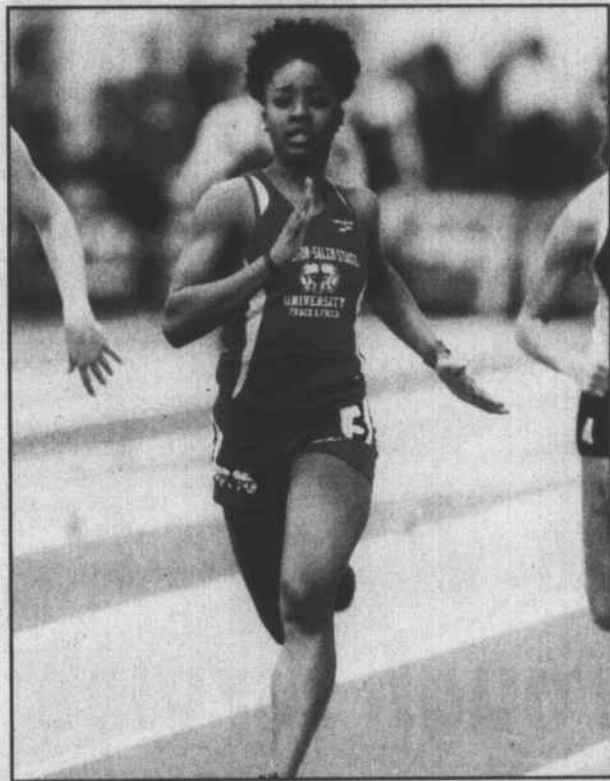

Raven Covington placed second in the 60m dash.

Innovative Child Care in Downtown Winston-Salem

MudPies Child Development Centers Visitation Day (Feb 6th 11am-1pm)

Enjoy a turkey sandwich, chips, and a drink lunch and tour the MudPies facilities

Learn about MudPies' creative curriculum
State-of-the-art interactive instructional technology
Exceptionally trained and experienced teachers

Currently Enrolling Students, Birth - Age 5 & 12
Summer Camp Students, Age 5 - Age 12
Don't have children? Tour to learn how you can support early childhood education.

Two locations will be hosting Visitation Day:
MudPies Downtown East - 251 E. 7th St (Diagonal from WF Biotech Place)
MudPies Downtown - 300 N. Poplar Street (Adjacent to 4th and Poplar)
Please RSVP to Events@nwcdc.org

OLD Bathroom TODAY, NEW Bathroom TOMORROW!

CALL NOW to Find Out How

- Affordable Styles For Every Budget!
- Includes Lifetime Written Warranty!
- Senior Discount And Financing!

Call Now For FREE Details!
800-770-3576

Donate A Boat or Car Today!

BoatAngel

"2-Night Free Vacation!"
1-800-CAR-ANGEL
www.boatangel.com

dish $19.99 mo

Promotional Packages Starting At...

CALL NOW - LIMITED TIME SAVINGS!
1-800-405-5081