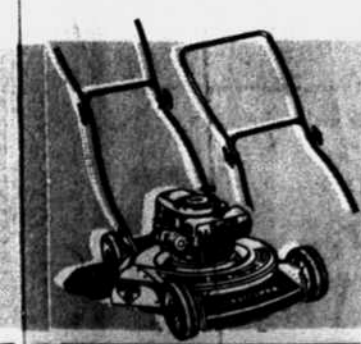

SAVE $20!
Eager-1 Mower
Regular $159.99 **139.99** 4 Days Only!
Has quick height adjusters. 20-in. cutting path. 3.5-RP.

SAVE $10!
Self-Propelled
Regular $159.99 **149.99** Thru Saturday!
Front-wheel cog drive and cuts a 22-in. path. 3.5-RP.

SAVE $30!
Eager-1 Mower
Regular $299.99 **269.99** 4 Days Only!
Self-propelled! 2-speed. Solid state. 22-in. cut. 4.0-RP.

SAVE $40!
Self-Propelled
Regular $249.99 **209.99**
3.5-RP mower with front wheel drive. 20-in. path.

SAVE $40!
4-Way Stereo
Regular $219.95 **179.95** 4 Days Only!
Plays 8-tracks, cassettes, records. Enjoy AM-FM, records.

SAVE $30!
Microwave Oven
Regular $229 **$199**
Two power levels. Defrost cycle. 10-minute timer.

SAVE $40!
5-Cycle Washer
Regular $369.95 **329.95**
Normal permanent-press, delicate, knit, prewash. More!

SAVE $20!
Electric Dryer
Regular $269.95 **249.95**
Automatic shut-off. Timed drying, too! SAVE!