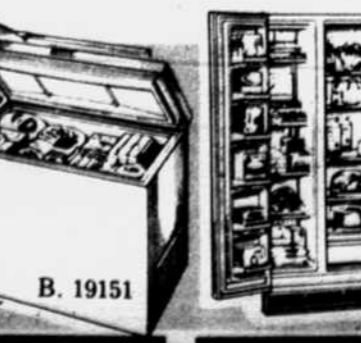

SAVE $30!
Self-Propelled
Regular $269.95 **239.95** 4 Days Only!
Solid-state ignition, front-wheel gear drive. 22-in. cut!

SAVE $40!
Self-Propelled
Regular $399.99 **359.99** SAVE NOW!
Eager-1 solid-state ignition, 110-volt push-button start.

SAVE $20!
Edger/Trimmer
Regular $179.99 **159.99** 4 Days Only!
Adjusts for trimming, trenching, and edging. 4-cycle engine.

SAVE $30!
Edger/Trimmer
Regular $199.99 **169.99** Thru Saturday!
One control for clutch and depth. Curb hopper feature!

SAVE $60!
Air Conditioner
Reg. Price will be $219.95 May **159.95**
5,000 BTUH portable with 2-speed fan. Built-in handle.

SAVE $30!
Freezers
Your Choice **$269** ea. Reg. $299
A. 16.0 cu. ft. Upright freezer B. 15.1 cu. ft. Chest freezer

SAVE $50!
19.1 cu. ft.
Regular $499 **$449**
Frostless! 12.72 cu. ft. refrigerator, 6.37 cu. ft. freezer!

SAVE $70!
14.3 cu. ft.
Regular $469 **$399**
Frostless! 10.82 cu. ft. food section. 3.50 cu. ft. freezer.

is readily available for sale as advertised

Icemaker hook-up to water supply, optional, extra.

Dryer cords are sold separately.

Satisfaction Guaranteed or Your Money Back

South Park Shopping Ctr.
4400 Sharon Rd.
Phone 364-7500

Eastland Mall
5599 Central Ave.
Phone 568-9100