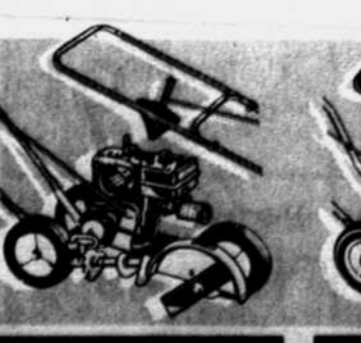

SAVE $30!
Self-Propelled
Regular $269.95 **239.95** 4 Days Only!
Solid-state ignition, front-wheel gear drive. 22-in. cut!

SAVE $40!
Self-Propelled
Regular $399.99 **359.99** SAVE NOW!
Eager-1 solid-state ignition, 110-volt push-button start.

SAVE $20!
Edger/Trimmer
Regular $179.99 **159.99** 4 Days Only!
Adjusts for trimming, trenching, and edging. 4-cycle engine.

SAVE $30!
Edger/Trimmer
Regular $199.99 **169.99** Thru Saturday!
One control for clutch and depth. Curb hopper feature!

SAVE $60!
Air Conditioner
Reg. Price will be $219.95 May **159.95**
5,000 BTUH portable with 2-speed fan. Built-in handle.

SAVE $30!
Freezers
Your Choice **$269** ea. Reg. $299
A. 16.0 cu. ft. Upright freezer B. 15.1 cu. ft. Chest freezer

SAVE $50!
19.1 cu. ft.
Regular $499 **$449**
Frostless! 12.72 cu. ft. refrigerator, 6.37 cu. ft. freezer!

SAVE $70!
14.3 cu. ft.
Regular $469 **$399**
Frostless! 10.82 cu. ft. food section. 3.50 cu. ft. freezer.

is readily available for sale as advertised

Icemaker hook-up to water supply, optional, extra.

Dryer cords are sold separately.

Satisfaction Guaranteed or Your Money Back

South Park Shopping Ctr.
4400 Sharon Rd.
Phone 364-7500

Eastland Mall
5599 Central Ave.
Phone 568-9100