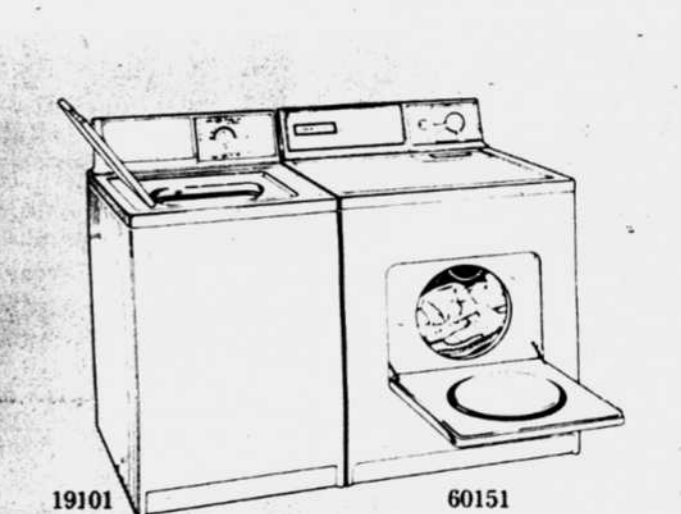

19101

60151

SAVE $20!
Craftsman 3.0 RP Mower

SAVE $20!
Eager-1 3.5-RP Rear Bagger

SAVE $40!
100% Solid-State Color TV

SAVE $50 ON THIS PAIR!
Kenmore Washer and Dryer

Regular $139.99 **119.99** 4 Days Only!
Features quick height adjusters and pressurized lubrication and two-position handle for comfort! SAVE now during our Fantastic SUPERSALE!

Regular $199.99 **179.99** 4 BIG Days Only!
Gear-assist pull-up starter, pressurized lubrication. Also has quick height adjusters and grass catcher in the rear!

Regular $399.95 **359.95** 4 Days Only!
Big 19-in. diag. meas. picture. In-line Super Chromix black matrix picture tube provides vivid color. Automatic Frequency Control!

Washer Regular $229 **$199** 4 Days Only!
Dryer Regular $199 **$179** 4 Days Only!
Washer: Sturdily-built, heavy-duty with 2 convenient pre-set water temperatures. Dryer: Has "air only" cycle and top-mounted lint screen!

SAVE $20!
Eager-1 Mower
Regular $159.99 **139.99** 4 Days Only!
Has quick height adjusters. 20-in. cutting path. 3.5-RP.

SAVE $10!
Self-Propelled
Regular $159.99 **149.99** Thru Saturday!
Front-wheel cog drive and cuts a 22-in. path. 3.5-RP.

SAVE $30!
Eager-1 Mower
Regular $299.99 **269.99** 4 Days Only!
Self-propelled! 2-speed. Solid state. 22-in. cut. 4.0-RP.

SAVE $40!
Self-Propelled
Regular $249.99 **209.99**
3.5-RP mower with front wheel drive. 20-in. path.

SAVE $40!
4-Way Stereo
Regular $219.95 **179.95** 4 Days Only!
Plays 8-tracks, cassettes, records. Enjoy AM-FM, records.

SAVE $30!
Microwave Oven
Regular $229 **$199**
Two power levels. Defrost cycle. 10-minute timer.

SAVE $40!
5-Cycle Washer
Regular $369.95 **329.95**
Normal permanent-press, delicate, knit, prewash. More!

SAVE $20!
Electric Dryer
Regular $269.95 **249.95**
Automatic shut-off. Timed drying, too! SAVE!

SAVE $30!
Self-Propelled
Regular $269.95 **239.95** 4 Days Only!
Solid-state ignition, front-wheel gear drive. 22-in. cut!

SAVE $40!
Self-Propelled
Regular $399.99 **359.99** SAVE NOW!
Eager-1 solid-state ignition, 110-volt push-button start.

SAVE $20!
Edger/Trimmer
Regular $179.99 **159.99** 4 Days Only!
Adjusts for trimming, trenching, and edging. 4-cycle engine.

SAVE $30!
Edger/Trimmer
Regular $199.99 **169.99** Thru Saturday!
One control for clutch and depth. Curb hopper feature!

SAVE $60!
Air Conditioner
Reg. Price will be $219.95 May **159.95**
5,000 BTUH portable with 2-speed fan. Built-in handle.

SAVE $30!
Freezers
Your Choice **$269** ea. Reg. $299
A. 16.0 cu. ft. Upright freezer B. 15.1 cu. ft. Chest freezer

SAVE $50!
19.1 cu. ft.
Regular $499 **$449**
Frostless! 12.72 cu. ft. refrigerator, 6.37 cu. ft. freezer!

SAVE $70!
14.3 cu. ft.
Regular $469 **$399**
Frostless! 10.82 cu. ft. food section. 3.50 cu. ft. freezer.

is readily available for sale as advertised

Icemaker hook-up to water supply, optional, extra.

Dryer cords are sold separately.

Satisfaction Guaranteed or Your Money Back

South Park Shopping Ctr.
4400 Sharon Rd.
Phone 364-7500

Eastland Mall
5599 Central Ave.
Phone 568-9100