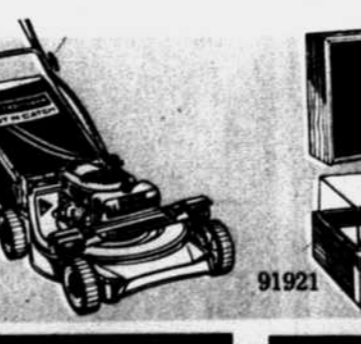

SAVE $20!
Eager-1 Mower
Regular $159.99 **139.99** 4 Days Only!
Has quick height adjusters. 20-in. cutting path. 3.5-RP.

SAVE $10!
Self-Propelled
Regular $159.99 **149.99** Thru Saturday!
Front-wheel cog drive and cuts a 22-in. path. 3.5-RP.

SAVE $30!
Eager-1 Mower
Regular $299.99 **269.99** 4 Days Only!
Self-propelled! 2-speed. Solid state. 22-in. cut. 4.0-RP.

SAVE $40!
Self-Propelled
Regular $249.99 **209.99**
3.5-RP mower with front wheel drive. 20-in. path.

SAVE $40!
4-Way Stereo
Regular $219.95 **179.95** 4 Days Only!
Plays 8-tracks, cassettes, records. Enjoy AM-FM, records.

SAVE $30!
Microwave Oven
Regular $229 **$199**
Two power levels. Defrost cycle. 10-minute timer.

SAVE $40!
5-Cycle Washer
Regular $369.95 **329.95**
Normal permanent-press, delicate, knit, prewash. More!

SAVE $20!
Electric Dryer
Regular $269.95 **249.95**
Automatic shut-off. Timed drying, too! SAVE!