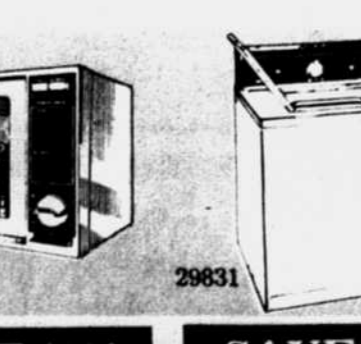

SAVE $20!
Eager-1 Mower
Regular $159.99 **139.99** 4 Days Only!
Has quick height adjusters. 20-in. cutting path. 3.5-RP.

SAVE $10!
Self-Propelled
Regular $159.99 **149.99** Thru Saturday!
Front-wheel cog drive and cuts a 22-in. path. 3.5-RP.

SAVE $30!
Eager-1 Mower
Regular $299.99 **269.99** 4 Days Only!
Self-propelled! 2-speed. Solid state. 22-in. cut. 4.0-RP.

SAVE $40!
Self-Propelled
Regular $249.99 **209.99**
3.5-RP mower with front wheel drive. 20-in. path.

SAVE $40!
4-Way Stereo
Regular $219.95 **179.95** 4 Days Only!
Plays 8-tracks, cassettes, records. Enjoy AM-FM, records.

SAVE $30!
Microwave Oven
Regular $229 **$199**
Two power levels. Defrost cycle. 10-minute timer.

SAVE $40!
5-Cycle Washer
Regular $369.95 **329.95**
Normal permanent-press, delicate, knit, prewash. More!

SAVE $20!
Electric Dryer
Regular $269.95 **249.95**
Automatic shut-off. Timed drying, too! SAVE!