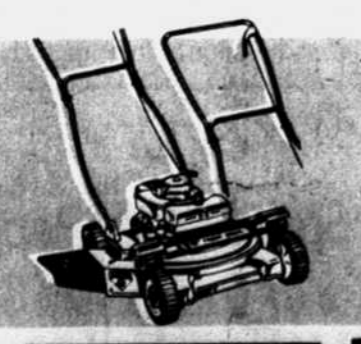

SAVE $20!
Eager-1 Mower
Regular $159.99 **139.99** 4 Days Only!
Has quick height adjusters. 20-in. cutting path. 3.5-RP.

SAVE $10!
Self-Propelled
Regular $159.99 **149.99** Thru Saturday!
Front-wheel cog drive and cuts a 22-in. path. 3.5-RP.

SAVE $30!
Eager-1 Mower
Regular $299.99 **269.99** 4 Days Only!
Self-propelled! 2-speed. Solid state. 22-in. cut. 4.0-RP.

SAVE $40!
Self-Propelled
Regular $249.99 **209.99**
3.5-RP mower with front wheel drive. 20-in. path.

SAVE $40!
4-Way Stereo
Regular $219.95 **179.95** 4 Days Only!
Plays 8-tracks, cassettes, records. Enjoy AM-FM, records.

SAVE $30!
Microwave Oven
Regular $229 **$199**
Two power levels. Defrost cycle. 10-minute timer.

SAVE $40!
5-Cycle Washer
Regular $369.95 **329.95**
Normal permanent-press, delicate, knit, prewash. More!

SAVE $20!
Electric Dryer
Regular $269.95 **249.95**
Automatic shut-off. Timed drying, too! SAVE!