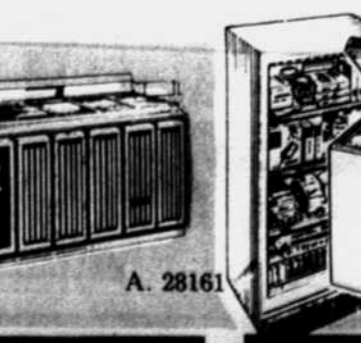

SAVE $30!
Self-Propelled
Regular $269.95 **239.95** 4 Days Only!
Solid-state ignition, front-wheel gear drive. 22-in. cut!

SAVE $40!
Self-Propelled
Regular $399.99 **359.99** SAVE NOW!
Eager-1 solid-state ignition, 110-volt push-button start.

SAVE $20!
Edger/Trimmer
Regular $179.99 **159.99** 4 Days Only!
Adjusts for trimming, trenching, and edging. 4-cycle engine.

SAVE $30!
Edger/Trimmer
Regular $199.99 **169.99** Thru Saturday!
One control for clutch and depth. Curb hopper feature!

SAVE $60!
Air Conditioner
Reg. Price will be $219.95 May **159.95**
5,000 BTUH portable with 2-speed fan. Built-in handle.

SAVE $30!
Freezers
Your Choice **$269** ea. Reg. $299
A. 16.0 cu. ft. Upright freezer B. 15.1 cu. ft. Chest freezer

SAVE $50!
19.1 cu. ft.
Regular $499 **$449**
Frostless! 12.72 cu. ft. refrigerator, 6.37 cu. ft. freezer!

SAVE $70!
14.3 cu. ft.
Regular $469 **$399**
Frostless! 10.82 cu. ft. food section. 3.50 cu. ft. freezer.

is readily available for sale as advertised

Icemaker hook-up to water supply, optional, extra.

Dryer cords are sold separately.

Satisfaction Guaranteed or Your Money Back

South Park Shopping Ctr.
4400 Sharon Rd.
Phone 364-7500

Eastland Mall
5599 Central Ave.
Phone 568-9100