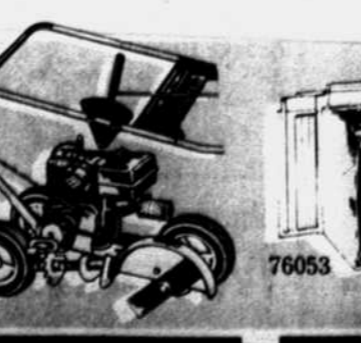

SAVE $30!
Self-Propelled
Regular $269.95 **239.95** 4 Days Only!
Solid-state ignition, front-wheel gear drive. 22-in. cut!

SAVE $40!
Self-Propelled
Regular $399.99 **359.99** SAVE NOW!
Eager-1 solid-state ignition, 110-volt push-button start.

SAVE $20!
Edger/Trimmer
Regular $179.99 **159.99** 4 Days Only!
Adjusts for trimming, trenching, and edging. 4-cycle engine.

SAVE $30!
Edger/Trimmer
Regular $199.99 **169.99** Thru Saturday!
One control for clutch and depth. Curb hopper feature!

SAVE $60!
Air Conditioner
Reg. Price will be $219.95 May **159.95**
5,000 BTUH portable with 2-speed fan. Built-in handle.

SAVE $30!
Freezers
Your Choice **$269** ea. Reg. $299
A. 16.0 cu. ft. Upright freezer B. 15.1 cu. ft. Chest freezer

SAVE $50!
19.1 cu. ft.
Regular $499 **$449**
Frostless! 12.72 cu. ft. refrigerator, 6.37 cu. ft. freezer!

SAVE $70!
14.3 cu. ft.
Regular $469 **$399**
Frostless! 10.82 cu. ft. food section. 3.50 cu. ft. freezer.

is readily available for sale as advertised

Icemaker hook-up to water supply, optional, extra.

Dryer cords are sold separately.

Satisfaction Guaranteed or Your Money Back

South Park Shopping Ctr.
4400 Sharon Rd.
Phone 364-7500

Eastland Mall
5599 Central Ave.
Phone 568-9100