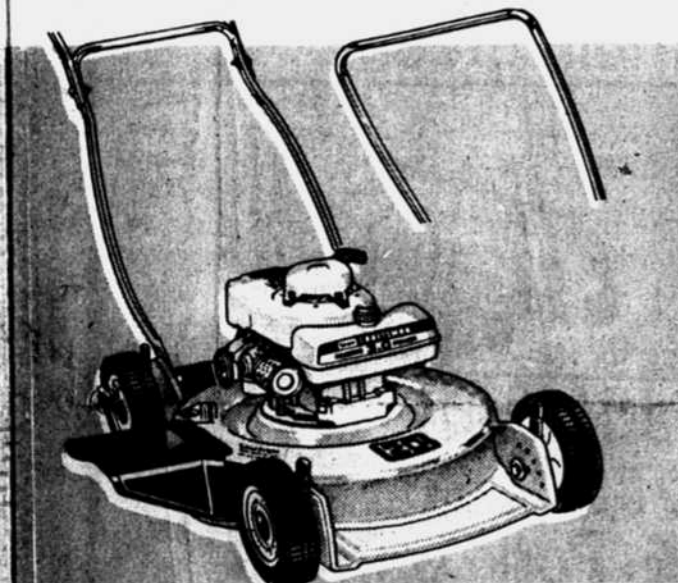

SUPER SALE

Most items at reduced price

SALE ENDS SATURDAY!

SAVE 20%!
ALL Cafe Curtains

SUPER VALUE!
Polyester Pillows

SAVE $20!
Power Spray

SAVE $20!
Vac/Attachments

Entire Stock 20% OFF!
For 4 Days Only Save 20% on all cafe curtains in stock.

Sears Price **2 for 85**
Medium support polyester filled pillows. Floral print.

Regular $149.95 **129.95** 4 Days Only!
Power jets spray solution into carpet, upholstery.

Regular $99.95 **79.95** Thru Saturday!
Beater-bar-brush, 4 height adjustments. Dual edge cleaner.

33005

Bedding not available in High Point and Greenville, N.C.

SAVE $100!
Sears 10-HP Lawn Tractor

SAVE $4!
Sears Best, 1-Coat Exterior

15% OFF
on All Bedding in Stock!

15% to 25% OFF!
Matchmate Towels!

Regular $999 **$899**
Has 3 speeds forward, 1 reverse. Electric start engine. 36-in. floating mower deck. Handles an assortment of optional equipment.

Satin Reg. $16.99 **12.99** Gallon
One-coat, washable, non-yellowing, stain and mildew resistant. Comes in a terrific assortment of colors. Save on Weatherbeater Satin for 4 Days Only!
For one-coat results, all Sears one-coat paints must be applied as directed.

15% OFF Sears Regular Priced Bedding 4 Days Only!
SAVE on every piece of bedding in stock now during Sears SUPERSALE and rest easy knowing you've saved 15% for 4 Days Only now at Sears!

Regular $3.99 **2.99** Bathsize 4 Days Only!
Solid color towel looped on both sides for absorbency. Classic towel is sheared for softness. Cotton and polyester. 4 Days Only!
$2.79 Hand towel ... 2.37 $1.59 Washcloth ... 1.35

41692

19101

60151

SAVE $20!
Craftsman 3.0 RP Mower

SAVE $20!
Eager-1 3.5-RP Rear Bagger

SAVE $40!
100% Solid-State Color TV

SAVE $50 ON THIS PAIR!
Kenmore Washer and Dryer