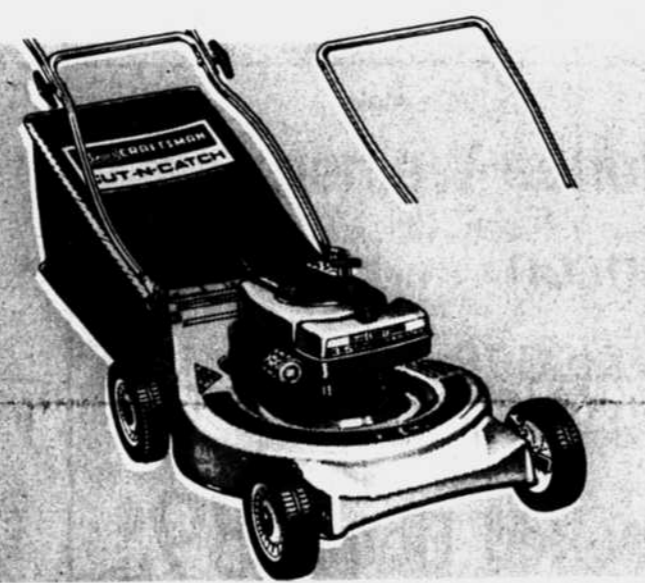

SUPER SALE

Most items at reduced price

SALE ENDS SATURDAY!

SAVE 20%!
ALL Cafe Curtains

SUPER VALUE!
Polyester Pillows

SAVE $20!
Power Spray

SAVE $20!
Vac/Attachments

Entire Stock 20% OFF!
For 4 Days Only Save 20% on all cafe curtains in stock.

Sears Price **2 for 85**
Medium support polyester filled pillows. Floral print.

Regular $149.95 **129.95** 4 Days Only!
Power jets spray solution into carpet, upholstery.

Regular $99.95 **79.95** Thru Saturday!
Beater-bar-brush, 4 height adjustments. Dual edge cleaner.

33005

Bedding not available in High Point and Greenville, N.C.

SAVE $100!
Sears 10-HP Lawn Tractor

SAVE $4!
Sears Best, 1-Coat Exterior

15% OFF
on All Bedding in Stock!

15% to 25% OFF!
Matchmate Towels!

Regular $999 **$899**
Has 3 speeds forward, 1 reverse. Electric start engine. 36-in. floating mower deck. Handles an assortment of optional equipment.

Satin Reg. $16.99 **12.99** Gallon
One-coat, washable, non-yellowing, stain and mildew resistant. Comes in a terrific assortment of colors. Save on Weatherbeater Satin for 4 Days Only!
For one-coat results, all Sears one-coat paints must be applied as directed.

15% OFF Sears Regular Priced Bedding 4 Days Only!
SAVE on every piece of bedding in stock now during Sears SUPERSALE and rest easy knowing you've saved 15% for 4 Days Only now at Sears!

Regular $3.99 **2.99** Bathsize 4 Days Only!
Solid color towel looped on both sides for absorbency. Classic towel is sheared for softness. Cotton and polyester. 4 Days Only!
$2.79 Hand towel ... 2.37 $1.59 Washcloth ... 1.35

41692

19101

60151

SAVE $20!
Craftsman 3.0 RP Mower

SAVE $20!
Eager-1 3.5-RP Rear Bagger

SAVE $40!
100% Solid-State Color TV

SAVE $50 ON THIS PAIR!
Kenmore Washer and Dryer