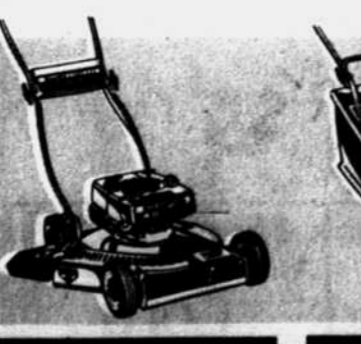

41692

19101

60151

SAVE \$20!
Craftsman 3.0 RP Mower

SAVE \$20!
Eager-1 3.5-RP Rear Bagger

SAVE \$40!
100% Solid-State Color TV

SAVE \$50 ON THIS PAIR!
Kenmore Washer and Dryer

Regular \$139.99 **119.99** 4 Days Only!
Features quick height adjusters and pressurized lubrication and two-position handle for comfort! SAVE now during our Fantastic SUPERSALE!

Regular \$199.99 **179.99** 4 BIG Days Only!
Gear-assist pull-up starter, pressurized lubrication. Also has quick height adjusters and grass catcher in the rear!

Regular \$399.95 **359.95** 4 Days Only!
Big 19-in. diag. meas. picture. In-line Super Chromix black matrix picture tube provides vivid color. Automatic Frequency Control!

SAVE \$20!
Eager-1 Mower
Regular \$159.99 **139.99** 4 Days Only!
Has quick height adjusters. 20-in. cutting path. 3.5-RP.

SAVE \$10!
Self-Propelled
Regular \$159.99 **149.99** Thru Saturday!
Front-wheel cog drive and cuts a 22-in. path. 3.5-RP.