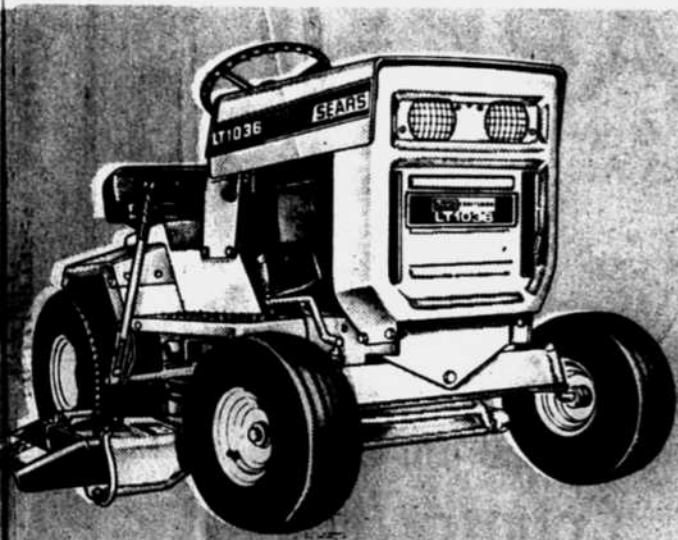

SUPER SALE

Most items at reduced price

SALE ENDS SATURDAY!

SAVE 20%!
ALL Cafe Curtains

SUPER VALUE!
Polyester Pillows

SAVE \$20!
Power Spray

SAVE \$20!
Vac/Attachments

Entire Stock 20% OFF!
For 4 Days Only Save 20% on all cafe curtains in stock.

Sears Price **2 for 85**
Medium support polyester filled pillows. Floral print.

Regular \$149.95 **129.95** 4 Days Only!
Power jets spray solution into carpet, upholstery.

Regular \$99.95 **79.95** Thru Saturday!
Beater-bar-brush, 4 height adjustments. Dual edge cleaner.

33005

Bedding not available in High Point and Greenville, N.C.

SAVE \$100!
Sears 10-HP Lawn Tractor

SAVE \$4!
Sears Best, 1-Coat Exterior

15% OFF
on All Bedding in Stock!

15% to 25% OFF!
Matchmate Towels!

Regular \$999 **\$899**
Has 3 speeds forward, 1 reverse. Electric start engine. 36-in. floating mower deck. Handles an assortment of optional equipment.