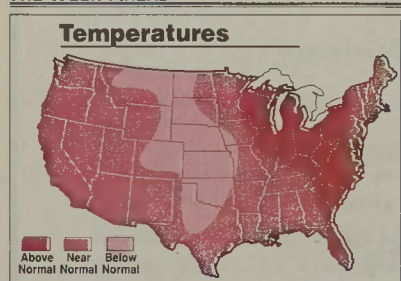

A Rwandan newspaper editor was sentenced to life for a similar incitement.

At least 800,000 people died during the April-June 1994 genocide in Rwanda.

"For I will restore health unto thee, and I will beat thy wounds, saith the Lord." - Jeremiah 30: 17

On "The Plaza" • 704-535-0400
1805 Milton Road • Charlotte, NC 28215 • Pediatrics

At "The Park" • 704-399-2677
6023 Beatties Ford Road • Charlotte, NC 28216

For All Family Healthcare Needs
- Accepting New Patients -
"Appointments Not Necessary"

Dr. Fidelis Edosomwan

Pediatrics @ The Park
Opening December 8th

Comprehensive Healthcare You Need and Deserve

- Urgent Care • Internal Medicine • Minor Trauma • Industrial Medicine
- Diagnostic Center • Primary Care

Flexible Hours: Mon-Fri. 9am-7pm, Sat. 9am-5pm • Hablamos Espanol
Insurance • Medicare • Medicaid • Credit Cards

Go easy on yourself
Get The Post delivered to your home.
Call (704) 376-0496, ext. 102.

Forecast for Charlotte, NC

All maps, forecasts and data provided by Weather Source, Inc. ©2003 AccuWeather.com

LOCAL 7-DAY FORECAST

Thursday	Thu. night	Friday	Saturday	Sunday	Monday	Tuesday	Wednesday
Partly sunny and windy.	Clear and cold.	Mostly sunny.	Partial sunshine.	A chance of rain.	Drizzle.	Mostly sunny.	Mostly sunny and cold.
52	30	52/30	52/34	50/38	56/33	55/34	43/24

THE WEEK AHEAD