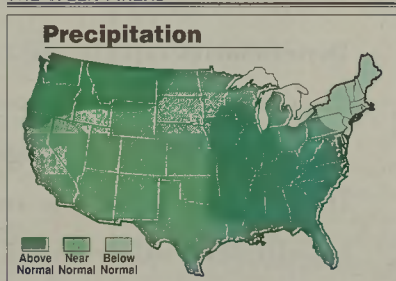

THE WEEK AHEAD

U.S. TRAVELER'S CITIES

City	Today		Friday		Saturday		Sunday		Monday	
	Hi	Lo	Hi	Lo	Hi	Lo	Hi	Lo	Hi	Lo
Atlanta	50	32	54	36	54	38	51	40	55	37
Boston	48	39	46	20	40	26	40	32	43	37
Chicago	30	12	26	12	28	18	34	22	39	23
Cleveland	36	29	32	23	32	27	39	31	38	22
Denver	43	24	39	21	42	24	44	24	36	3
Des Moines	17	10	19	13	23	17	28	22	33	15
Detroit	36	18	30	20	32	22	35	28	37	21
Houston	62	46	68	52	64	48	56	40	54	34
Indianapolis	34	20	34	21	36	27	39	28	43	27
Kansas City	26	17	31	21	34	22	37	25	38	19
Los Angeles	63	48	65	46	67	46	69	48	68	47
Miami	73	57	74	61	77	64	78	63	77	62
Minn.-St. Paul	14	2	12	6	18	9	22	16	29	15
New Orleans	55	37	60	49	65	48	63	44	59	43
New York City	52	40	47	33	41	33	43	34	47	37
Omaha	18	12	18	12	28	16	29	19	32	9
Phoenix	66	46	62	44	64	44	68	46	69	41
San Francisco	58	46	55	48	58	50	55	46	55	42
Seattle	46	36	46	40	48	38	46	40	47	37
Washington	54	38	48	32	44	32	46	38	49	26

THE NATIONAL SUMMARY

A series of storm systems will bring rain and thunderstorms to the Southeast during the period. Rain will also affect the Midwest. High pressure will provide tranquil conditions to the Northeast. It will be cool across the Plains. Storms will bring rain and mountain snow to the Northwest.

WORLD TRAVELER'S CITIES

City	Today		Friday		Saturday		Sunday		Monday	
	Hi	Lo	Hi	Lo	Hi	Lo	Hi	Lo	Hi	Lo
Amsterdam	42	37	52	43	49	37	38	33	37	31
Berlin	43	34	49	36	49	40	42	29	33	22
Buenos Aires	76	56	76	60	80	62	85	60	73	50
Caro	79	57	82	62	86	61	80	57	77	54
Jerusalem	85	46	87	51	73	55	73	54	68	50
Johannesburg	84	60	91	65	86	58	86	60	87	59
London	47	41	56	48	49	37	43	31	40	34
Madrid	51	40	55	44	55	41	53	36	47	33
Mexico City	68	45	70	47	72	47	68	43	66	41
Moscow	34	26	30	15	22	16	33	31	37	27
Paris	42	37	52	42	49	34	38	26	35	27
Rio de Janeiro	81	70	85	74	84	70	81	70	85	75
Rome	55	46	65	46	58	49	60	39	46	35
San Juan	85	73	85	73	84	73	85	72	84	73
Seoul	34	20	39	21	39	22	39	22	40	28
Sydney	86	60	87	67	85	58	78	55	73	56
Tokyo	46	43	65	39	47	34	47	38	52	43
Toronto	41	23	31	18	31	18	32	26	35	18
Winnipeg	-3	-11	6	-5	13	5	14	8	20	7
Zurich	47	36	47	40	52	37	38	23	32	25

SUN & MOON

	Sunrise	Sunset
Thu., Dec. 11	7:21 a.m.	5:11 p.m.
Fri., Dec. 12	7:22 a.m.	5:12 p.m.
Sat., Dec. 13	7:23 a.m.	5:12 p.m.
Sun., Dec. 14	7:23 a.m.	5:12 p.m.
Mon., Dec. 15	7:24 a.m.	5:12 p.m.
Tue., Dec. 16	7:25 a.m.	5:13 p.m.
Wed., Dec. 17	7:25 a.m.	5:13 p.m.

	Moonrise	Moonset
Thu., Dec. 11	7:31 p.m.	9:52 a.m.
Fri., Dec. 12	8:31 p.m.	10:36 a.m.
Sat., Dec. 13	9:33 p.m.	11:14 a.m.

	Last	New	First	Full
Dec. 16	Dec. 23	Dec. 30	Jan. 7