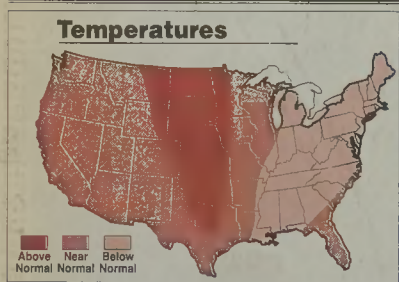

At "The Park" • 704-399-2677
6023 Beatties Ford Road • Charlotte, NC 28216

For All Family Healthcare Needs
- Accepting New Patients -
"Appointments Not Necessary"

Dr. Fidelis Edosomwan

Pediatrics @ The Park
- Now Open -

Comprehensive Healthcare You Need and Deserve
• Urgent Care • Internal Medicine • Minor Trauma • Industrial Medicine
• Diagnostic Center • Primary Care

Flexible Hours: Mon-Fri. 9am-7pm, Sat. 9am-5pm • Hablamos Espanol
Insurance • Medicare • Medicaid • Credit Cards

Penalties for transmission of AIDS

Continued from page 2A

harm" for giving HIV to several women.

De Lange said that someone's not knowing whether he or she had the infection would be no protection from prosecution. This is because everyone is responsible for finding out.

He was speaking during a discussion about amending South Africa's Sexual Offences Act, which also made watching a rape or indecent act a prosecutable offense.

Correction

A caption in last week's Post misidentified First Mayfield Memorial Baptist Church as the site of a Black History Month exhibit.

All maps, forecasts and data provided by Weather Source, Inc. ©2004 AccuWeather.com

Forecast for Charlotte, NC

LOCAL 7-DAY FORECAST

Thursday	Thu. night	Friday	Saturday	Sunday	Monday	Tuesday	Wednesday
60	39	64/44	60/42	58/40	56/30	53/32	51/30

THE WEEK AHEAD