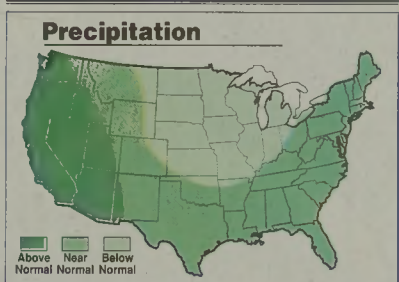

THE WEEK AHEAD

U.S. TRAVELER'S CITIES

City	Today			Friday			Saturday			Sunday			Monday		
	Hi	Lo	W	Hi	Lo	W	Hi	Lo	W	Hi	Lo	W	Hi	Lo	W
Atlanta	64	42	s	64	46	pc	62	44	c	62	42	s	60	38	s
Boston	40	28	pc	40	28	s	36	30	c	38	24	pc	41	21	pc
Chicago	44	30	pc	44	32	c	38	26	c	40	26	pc	42	25	pc
Cleveland	43	27	pc	45	29	pc	40	29	c	37	27	pc	39	24	pc
Denver	51	28	c	48	24	c	50	26	c	52	28	c	50	23	c
Des Moines	41	28	c	39	24	c	41	24	pc	42	28	pc	40	26	c
Detroit	42	26	pc	44	34	c	40	28	c	39	25	pc	39	23	pc
Houston	72	54	s	72	50	pc	68	44	s	68	50	s	68	52	pc
Indianapolis	51	33	pc	49	36	c	47	31	c	46	28	pc	45	27	pc
Kansas City	58	38	pc	47	28	c	46	30	pc	50	30	pc	48	28	c
Los Angeles	66	49	pc	64	52	pc	62	49	c	64	51	pc	65	44	c
Miami	72	55	pc	75	62	s	79	63	s	79	65	pc	79	59	s
Minn.-St. Paul	36	22	pc	34	19	pc	37	18	pc	35	19	c	41	22	pc
New Orleans	67	50	s	72	54	pc	72	51	pc	67	52	s	66	48	pc
New York City	44	31	pc	44	31	pc	44	34	c	43	34	pc	43	26	pc
Omaha	44	33	c	40	25	c	43	23	pc	42	23	c	44	24	c
Phoenix	64	46	pc	68	48	pc	72	50	pc	68	48	c	65	41	c
San Francisco	58	46	pc	56	46	c	56	46	pc	58	46	c	59	43	c
Seattle	50	39	pc	52	39	pc	50	37	pc	50	38	c	50	40	c
Washington	52	34	pc	50	38	pc	48	36	c	42	28	pc	50	28	pc

THE NATIONAL SUMMARY

Cold air will plunge southward from Canada into the Ohio and Tennessee valleys during the period. Temperatures may average 5 to 10 degrees below normal. Warm air will be found in the Plains. Storms will continue to affect the West Coast and the Southwest with rain and mountain snow. The Midwest will be mainly dry.

WORLD TRAVELER'S CITIES

City	Today			Friday			Saturday			Sunday			Monday		
	Hi	Lo	W	Hi	Lo	W	Hi	Lo	W	Hi	Lo	W	Hi	Lo	W
Amsterdam	35	30	s	37	32	s	43	37	s	43	32	s	36	27	c
Berlin	31	23	pc	32	26	pc	39	30	pc	36	24	pc	28	17	c
Buenos Aires	74	54	c	75	57	s	77	58	s	73	59	pc	79	60	pc
Cairo	63	42	s	72	48	s	75	55	pc	69	43	pc	74	57	pc
Jerusalem	50	37	pc	55	41	pc	58	45	pc	50	35	pc	57	47	pc
Johannesburg	75	54	c	74	54	c	74	56	c	74	53	c	70	57	r
London	39	31	pc	40	33	s	44	37	c	46	34	c	39	29	s
Madrid	48	27	s	43	37	pc	58	43	r	60	40	r	56	40	c
Mexico City	62	39	pc	76	49	pc	77	50	pc	75	48	pc	74	46	s
Moscow	0	-15	sn	5	-4	c	16	7	pc	17	6	pc	14	3	c
Paris	30	20	pc	34	25	s	40	29	s	43	32	s	39	23	s
Rio de Janeiro	80	66	t	77	66	r	79	64	c	80	59	c	72	59	r
Rome	50	38	t	46	30	pc	48	34	pc	50	37	c	52	40	pc
San Juan	84	70	s	83	72	s	83	71	pc	84	70	s	82	69	pc
Seoul	56	40	s	59	40	pc	55	38	r	51	13	r	30	20	c
Sydney	88	64	s	92	82	s	96	83	pc	88	63	c	73	61	c
Tokyo	63	45	pc	55	45	pc	61	52	pc	64	52	c	58	36	s
Toronto	33	25	pc	28	25	pc	38	23	c	36	24	pc	34	18	c
Winnipeg	33	18	pc	29	14	pc	29	14	pc	32	16	pc	33	12	pc
Zurich	30	23	sn	30	22	pc	40	29	pc	42	30	s	38	23	c

SUN & MOON

Sunrise		Sunset	
Thu., Feb. 19	7:06 a.m.	6:09 p.m.	
Fri., Feb. 20	7:05 a.m.	6:10 p.m.	
Sat., Feb. 21	7:04 a.m.	6:11 p.m.	
Sun., Feb. 22	7:03 a.m.	6:12 p.m.	
Mon., Feb. 23	7:01 a.m.	6:13 p.m.	
Tue., Feb. 24	7:00 a.m.	6:14 p.m.	
Wed., Feb. 25	6:59 a.m.	6:15 p.m.	

Moonrise		Moonset	
Thu., Feb. 19	7:00 a.m.	5:29 p.m.	
Fri., Feb. 20	7:35 a.m.	6:38 p.m.	
Sat., Feb. 21	8:05 a.m.	7:43 p.m.	

Moon Phases			
New	First	Full	Last
Feb. 20	Feb. 27	Mar. 6	Mar. 13