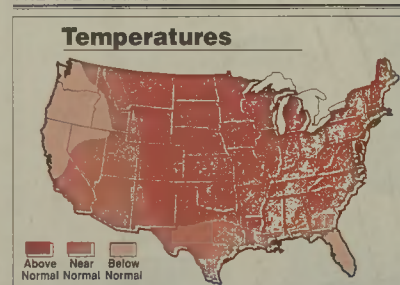

THE WEEK AHEAD