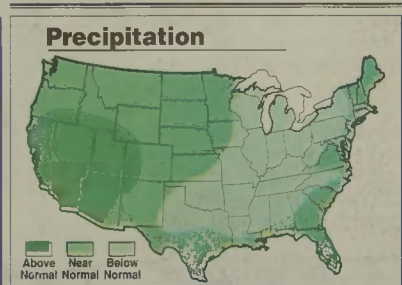

THE WEEK AHEAD

U.S. TRAVELER'S CITIES

City	Today		Friday		Saturday		Sunday		Monday			
	Hi	Lo	Hi	Lo	Hi	Lo	Hi	Lo	Hi	Lo		
Atlanta	72	50	sh	70	50	sh	70	50	t	68	42	c
Boston	54	36	pc	48	38	r	54	40	s	52	42	pc
Chicago	52	32	r	48	32	pc	46	32	r	48	32	sh
Cleveland	54	34	r	49	33	pc	49	38	pc	53	37	r
Denver	56	39	c	57	31	sh	52	25	sh	46	27	sh
Des Moines	58	34	pc	52	36	sh	42	32	sh	53	35	r
Detroit	54	34	r	50	32	pc	46	32	r	51	34	sh
Houston	80	60	pc	80	62	pc	78	58	t	68	54	r
Indianapolis	61	37	sh	57	39	pc	58	40	r	55	34	c
Kansas City	64	37	pc	54	39	r	50	35	sh	54	35	c
Los Angeles	72	56	s	70	56	s	70	56	s	71	56	s
Miami	84	69	t	84	69	t	84	71	sh	84	70	sh
Minn.-St. Paul	49	32	pc	42	30	c	40	30	c	43	31	sh
New Orleans	76	59	pc	75	57	pc	76	61	t	76	56	t
New York City	59	39	pc	55	41	r	55	44	s	55	44	r
Omaha	57	36	pc	51	32	sh	42	32	sn	54	34	pc
Phoenix	84	64	pc	82	58	pc	82	60	pc	84	60	s
San Francisco	66	50	s	64	50	s	64	50	s	64	49	pc
Seattle	64	44	s	68	44	s	68	44	s	61	42	pc
Washington	64	44	r	60	42	pc	62	46	pc	63	48	r

THE NATIONAL SUMMARY

Unusually cold air will become entrenched over much of the country, especially over the Great Lakes and eastern Rockies. In contrast, above-normal temperatures are expected in the Pacific Northwest. A few powerful storm systems will affect the Ohio and Mississippi River valleys and provide above-normal rainfall for the eastern half of the country. Rain will be scarce in the Southwest.

WORLD TRAVELER'S CITIES

City	Today		Friday		Saturday		Sunday		Monday			
	Hi	Lo	Hi	Lo	Hi	Lo	Hi	Lo	Hi	Lo		
Amsterdam	46	35	sh	49	42	pc	47	38	sh	47	36	pc
Berlin	46	29	r	51	37	sh	55	33	pc	51	32	pc
Buenos Aires	78	57	s	68	49	s	67	51	pc	74	58	pc
Cairo	79	51	s	85	57	s	93	67	s	95	69	s
Jerusalem	70	46	s	76	55	s	83	60	s	86	61	s
Johannesburg	78	57	pc	79	54	pc	77	54	pc	75	55	s
London	46	36	r	51	41	pc	52	37	pc	51	36	pc
Madrid	57	34	r	55	30	pc	54	35	pc	58	41	pc
Mexico City	72	47	c	73	46	c	73	46	pc	79	50	s
Moscow	46	29	c	45	25	r	42	27	sn	47	34	pc
Paris	43	31	sh	48	35	pc	51	34	sh	50	33	pc
Rio de Janeiro	79	68	sh	77	65	r	76	64	sh	75	61	sh
Rome	58	41	c	55	42	r	63	48	c	62	45	c
San Juan	87	74	r	87	75	pc	86	74	s	86	73	pc
Seoul	62	44	s	66	47	s	65	43	pc	70	51	s
Sydney	67	47	pc	70	50	pc	72	53	pc	74	49	pc
Tokyo	56	46	s	65	55	s	65	52	pc	61	48	s
Toronto	44	28	r	42	26	sn	46	30	pc	44	30	r
Winnipeg	41	23	c	32	19	sf	33	19	c	39	24	s
Zurich	44	30	r	48	33	sh	52	36	pc	49	33	sh

SUN & MOON

	Sunrise	Sunset
Thu., Apr. 8	7:00 a.m.	7:51 p.m.
Fri., Apr. 9	6:59 a.m.	7:51 p.m.
Sat., Apr. 10	6:57 a.m.	7:52 p.m.
Sun., Apr. 11	6:56 a.m.	7:53 p.m.
Mon., Apr. 12	6:55 a.m.	7:54 p.m.
Tue., Apr. 13	6:53 a.m.	7:55 p.m.
Wed., Apr. 14	6:52 a.m.	7:55 p.m.

	Moonrise	Moonset
Thu., Apr. 8	none	9:02 a.m.
Fri., Apr. 9	12:01 a.m.	9:49 a.m.
Sat., Apr. 10	1:12 a.m.	10:44 a.m.

	Last	New	First	Full
Apr. 11				
Apr. 19				
Apr. 27				
May 4