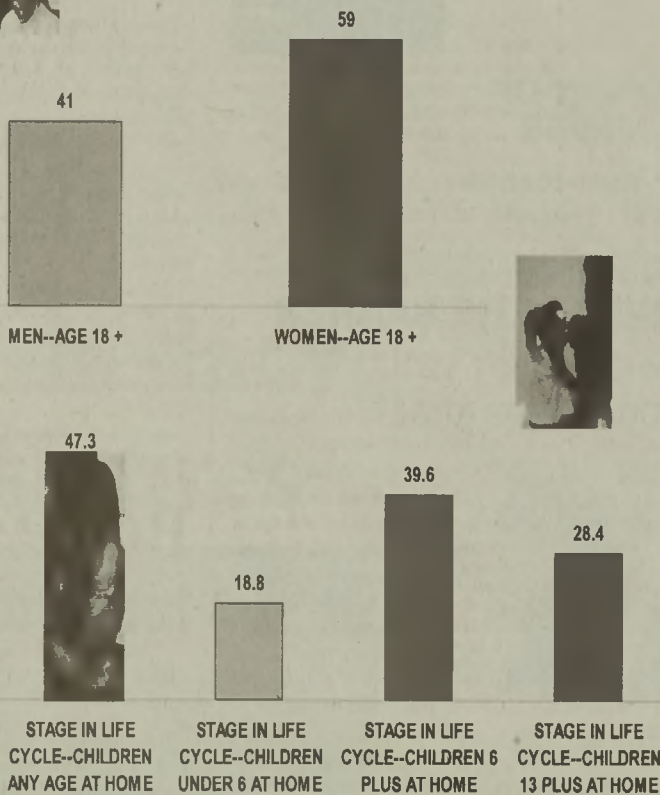

Source: The Media Audit National Black-targeted newspaper report 2003

For more information about the Black consumer or Black-targeted newspapers contact Hugh B. Brown, Jr., Director of Urban Marketing, The Media Audit at 1-800-324-9921 or direct at 404-243-0276.

first home. second family.

Coca-Cola make it real

SOLD 10 SQ. FT.

Experience Comfort.

Whether you're visiting Chapel Hill, Durham, or Raleigh, The Comfort Inn University is the perfect place to stay.

With amenities such as a deluxe continental breakfast, full fitness center, outdoor pool, and free high-speed wireless internet access, we know how to make you feel comfortable during your stay.

Other amenities include:

- Guest laundry center
- Valet laundry service
- Free USA Today Newspapers
- Free local phone calls
- Jacuzzi Whirlpool Suites
- In room coffee, iron, & hair dryer
- Daily weather forecast
- Fax & copy service available
- Waterpik massaging shower heads

Call today to book your room or visit choicehotels.com

LOCATED AT EXIT 270 OFF I-40, ONE BLOCK NORTH ON HWY 15/501 BEHIND OUTBACK STEAKHOUSE

Comfort Inn University
3508 Mt. Moriah Rd.
Durham, NC 27707

919.490.4949
choicehotels.com

We'll see you there.

CHOICE HOTELS INTERNATIONAL

Logos for Comfort Inn, Comfort Suites, Quality, Sleep Inn, Clarion, and MainStay Suites.