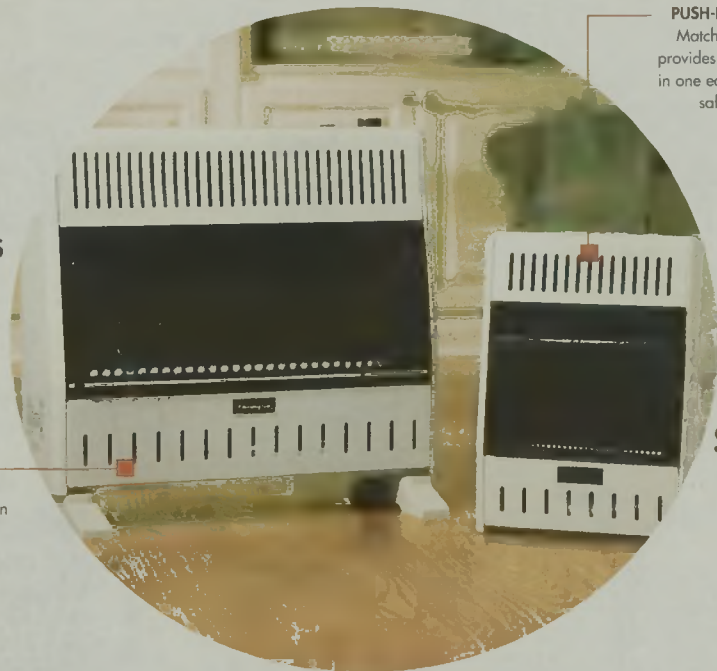

PUSH-BUTTON IGNITION

Matchless ignition system provides immediate start-up in one easy step. Generates safe and reliable heat every time.

ODS SAFETY-PILOT

Features flame-failure protection and an oxygen detection safety-pilot or ODS. Gas is shut off automatically if oxygen falls below safe levels.