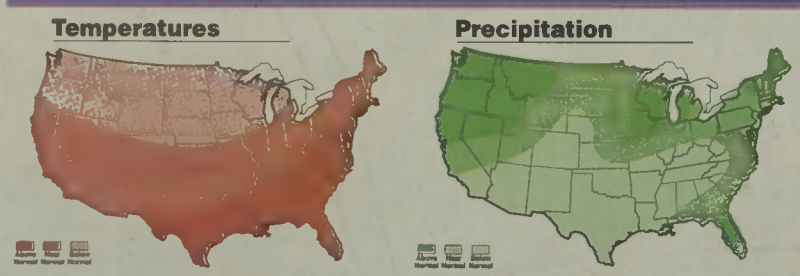

IN THE SKY

Sun	Rise	Set	Moon	Rise	Set	Moon Phases
Thursday	6:47 a.m.	5:27 p.m.	Thursday	8:31 a.m.	6:22 p.m.	New
Friday	6:48 a.m.	5:26 p.m.	Friday	9:41 a.m.	7:11 p.m.	First
Saturday	6:48 a.m.	5:25 p.m.	Saturday	10:48 a.m.	8:09 p.m.	Full
Sunday	6:50 a.m.	5:25 p.m.	Sunday	11:47 a.m.	9:15 p.m.	Last
Monday	6:51 a.m.	5:24 p.m.	Monday	12:39 p.m.	10:27 p.m.	
Tuesday	6:52 a.m.	5:23 p.m.	Tuesday	1:21 p.m.	11:40 p.m.	
Wednesday	6:53 a.m.	5:22 p.m.	Wednesday	1:56 p.m.	none	

REGIONAL CITIES

City	Thursday	Friday	Saturday	Sunday	City	Thursday	Friday	Saturday	Sunday
Aiken, SC	75 50 s	73 50 s	75 52 s	78 49 pc	Memphis, TN	76 57 s	77 60 sh	77 58 sh	70 49 pc
Augusta, GA	76 48 s	76 52 s	78 54 s	78 50 pc	Myrtle Beach, SC	73 57 pc	73 58 s	76 59 s	76 57 pc
Charleston, SC	78 59 pc	77 61 s	80 59 s	81 56 pc	Norfolk, VA	69 54 s	73 57 s	74 57 s	72 55 pc
Columbia, SC	75 52 s	73 53 s	77 54 s	78 50 pc	Raleigh, NC	72 44 s	74 48 s	78 52 pc	74 47 pc
Durham, NC	72 46 s	74 49 s	78 54 pc	75 48 pc	Richmond, VA	70 46 s	71 50 s	74 52 s	74 47 pc
Greensboro, NC	72 46 s	73 51 s	72 52 pc	73 49 pc	Roanoke, VA	70 45 s	73 49 s	70 49 s	69 48 pc
Greenville, SC	73 50 s	73 55 s	73 52 pc	71 50 sh	Savannah, GA	76 59 pc	78 59 s	78 57 s	77 56 pc
Knoxville, TN	70 48 s	74 51 pc	73 50 pc	68 48 sh	Wilmington, NC	75 56 pc	76 56 s	78 57 s	78 55 pc
Lynchburg, VA	68 41 s	72 46 s	71 46 s	68 45 pc	Winston-Salem, NC	70 49 s	74 52 s	74 54 pc	69 49 pc

U.S. CITIES

City	Thursday	Friday	Saturday	Sunday	City	Thursday	Friday	Saturday	Sunday
Atlanta	73 54 s	75 55 s	73 55 pc	71 51 sh	Miami	86 72 sh	86 73 sh	86 74 sh	85 75 t
Boston	58 46 s	66 48 s	66 48 pc	57 45 sh	Minneapolis	64 40 s	62 38 pc	46 39 sh	47 35 c
Chicago	70 46 s	68 48 pc	68 48 s	62 38 sh	New Orleans	80 60 s	81 64 pc	83 65 sh	78 61 sh
Cleveland	69 49 s	70 49 s	64 50 sh	61 46 sh	New York City	64 52 s	71 56 s	68 54 pc	64 50 sh
Dallas	82 59 s	82 58 s	80 54 s	72 50 s	Orlando	82 65 pc	84 65 pc	86 68 pc	86 65 pc
Denver	64 33 pc	58 32 pc	50 26 pc	57 29 s	Pittsburgh	64 48 s	72 50 s	66 48 sh	62 44 sh
Detroit	68 46 s	66 46 pc	58 40 sh	52 40 sh	Phoenix	85 58 s	83 56 s	83 58 s	82 55 s
Houston	80 80 s	82 82 s	82 82 s	82 84 pc	San Francisco	62 52 sh	64 52 sh	64 50 sh	66 53 pc
Kansas City	76 47 s	66 47 s	62 48 sh	62 39 pc	Seattle	52 42 r	48 42 r	51 44 r	54 43 r
Los Angeles	69 54 pc	72 54 pc	76 56 pc	80 56 s	Washington, DC	66 48 s	72 50 s	72 50 pc	67 50 sh

WORLD CITIES

City	Thursday	Friday	Saturday	Sunday	City	Thursday	Friday	Saturday	Sunday
Amsterdam	61 48 c	55 46 sh	54 45 pc	52 46 pc	Paris	64 50 pc	55 39 sh	50 36 pc	52 41 pc
Berlin	55 48 sh	52 46 sh	50 41 r	50 43 r	Rio de Janeiro	74 65 r	80 69 sh	82 69 sh	78 65 t
Buenos Aires	79 57 s	82 57 s	80 51 pc	79 55 s	Rome	68 57 pc	68 57 sh	64 54 t	63 54 pc
Carro	79 57 s	82 57 s	80 51 pc	79 55 s	San Juan	88 76 pc	88 76 s	88 76 sh	87 76 pc
Jerusalem	72 49 pc	71 49 pc	69 51 pc	72 52 pc	Seoul	68 46 pc	64 48 sh	68 46 pc	58 33 pc
Johannesburg	82 57 s	77 53 pc	75 53 c	74 49 pc	Sydney	88 57 pc	75 59 c	80 58 pc	83 54 pc
London	59 48 sh	54 41 sh	55 43 pc	59 46 sh	Tokyo	63 53 pc	66 56 s	66 56 pc	66 58 sh
Mexico City	73 52 s	75 52 s	75 52 s	72 45 s	Toronto	59 48 pc	57 42 pc	52 40 pc	47 33 sh
Moscow	51 38 pc	47 37 pc	47 38 pc	49 38 pc	Zurich	60 45 pc	48 34 c	43 33 pc	45 36 pc