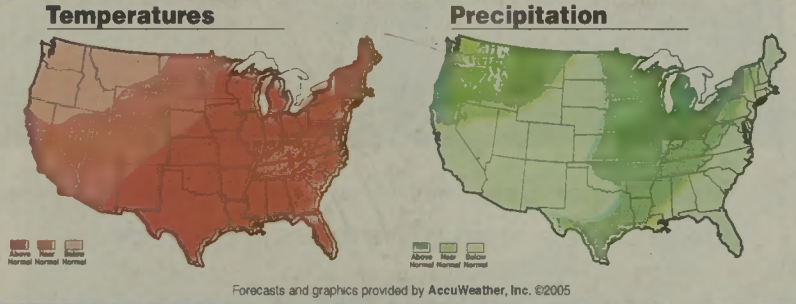

WEATHER TRENDS THIS WEEK

IN THE SKY

Sun		Moon		Moon Phases			
Rise	Set	Rise	Set	First	Full	Last	New
Thursday 6:54 a.m.	5:21 p.m.	Thursday 2:27 p.m.	12:51 a.m.				
Friday 6:55 a.m.	5:21 p.m.	Friday 2:55 p.m.	2:01 a.m.				
Saturday 6:56 a.m.	5:20 p.m.	Saturday 3:22 p.m.	3:08 a.m.				
Sunday 6:57 a.m.	5:19 p.m.	Sunday 3:50 p.m.	4:16 a.m.				
Monday 6:58 a.m.	5:18 p.m.	Monday 4:20 p.m.	5:24 a.m.				
Tuesday 6:59 a.m.	5:18 p.m.	Tuesday 4:54 p.m.	6:33 a.m.				
Wednesday 7:00 a.m.	5:17 p.m.	Wednesday 5:34 p.m.	7:41 a.m.	11/8	11/15	11/23	12/1

REGIONAL CITIES

City	Thursday	Friday	Saturday	Sunday	City	Thursday	Friday	Saturday	Sunday
Aiken, SC	75 36 t	68 33 s	69 39 s	72 45 s	Memphis, TN	63 41 s	67 49 s	71 52 s	69 51 t
Augusta, GA	76 44 t	72 42 s	74 46 s	76 48 s	Myrtle Beach, SC	77 41 t	67 41 s	68 48 s	72 54 s
Charleston, SC	78 43 t	70 42 s	70 47 s	76 52 s	Norfolk, VA	61 42 t	55 43 pc	65 48 s	67 53 c
Columbia, SC	76 38 t	67 36 s	71 42 s	72 46 s	Raleigh, NC	68 40 t	66 40 s	66 44 s	70 44 s
Durham, NC	68 38 t	65 38 s	67 44 s	72 46 s	Richmond, VA	60 35 t	59 37 s	65 43 s	69 46 pc
Greensboro, NC	64 33 t	63 37 s	67 46 s	68 47 s	Roanoke, VA	57 36 pc	59 39 s	65 44 s	74 45 pc
Greenville, SC	68 38 t	67 40 s	70 45 s	71 49 s	Savannah, GA	81 42 t	72 40 s	70 48 s	73 53 s
Knoxville, TN	61 34 sh	63 39 s	70 42 s	69 45 s	Wilmington, NC	77 39 t	68 40 s	70 48 s	76 52 s
Lynchburg, VA	59 31 pc	57 33 s	64 40 s	70 43 pc	Winston-Salem, NC	67 35 t	63 38 s	69 45 s	70 48 s

U.S. CITIES

City	Thursday	Friday	Saturday	Sunday	City	Thursday	Friday	Saturday	Sunday
Atlanta	68 43 t	68 44 s	70 48 s	72 50 s	Miami	85 68 sh	82 67 sh	81 67 s	82 71 s
Boston	55 38 r	48 40 pc	52 42 s	57 44 s	Minneapolis	52 34 s	58 38 s	55 34 pc	47 36 pc
Chicago	50 34 pc	58 42 s	62 40 pc	56 40 sh	New Orleans	75 54 t	73 54 s	76 58 s	78 61 t
Cleveland	46 35 sh	54 42 pc	62 44 s	62 43 sh	New York City	53 42 r	54 45 s	60 48 s	60 48 s
Dallas	70 46 s	74 53 s	75 58 pc	73 56 pc	Orlando	84 60 pc	78 58 sh	80 58 s	82 62 s
Denver	68 36 s	71 35 s	64 32 pc	63 32 s	Pittsburgh	48 34 sh	50 34 s	60 44 s	65 42 pc
Detroit	48 34 pc	52 40 pc	56 40 s	56 40 sh	Phoenix	88 60 pc	82 56 sh	80 53 pc	81 53 s
Houston	78 50 t	78 56 pc	78 60 pc	77 62 t	San Francisco	64 52 pc	65 52 s	64 51 s	66 51 s
Kansas City	62 42 s	65 45 s	63 48 s	65 48 pc	Seattle	51 44 r	48 40 s	47 40 r	47 38 r
Los Angeles	72 56 sh	72 54 sh	76 54 s	75 55 s	Washington, DC	56 41 pc	56 42 s	62 48 s	66 48 s

WORLD CITIES

City	Thursday	Friday	Saturday	Sunday	City	Thursday	Friday	Saturday	Sunday
Amsterdam	55 52 s	57 50 pc	51 40 r	48 43 pc	Paris	55 41 pc	57 41 s	49 38 r	51 38 pc
Berlin	55 45 pc	54 43 pc	56 42 pc	49 36 c	Rio de Janeiro	72 68 r	74 67 sh	75 70 sh	77 70 pc
Buenos Aires	70 55 s	72 64 s	79 66 pc	70 54 pc	Rome	70 52 sh	68 52 pc	66 57 c	64 51 t
Carro	73 65 s	75 54 pc	74 56 pc	75 60 s	San Juan	85 76 pc	86 75 sh	86 76 sh	87 78 c
Jerusalem	68 47 s	68 46 pc	68 48 pc	69 46 pc	Seoul	61 33 pc	48 28 pc	43 24 s	43 33 pc
Johannesburg	75 54 pc	66 53 c	74 48 pc	76 52 s	Sydney	82 57 s	72 61 pc	71 62 pc	70 63 pc
London	59 52 sh	59 45 sh	54 39 r	52 39 pc	Tokyo	60 50 s	64 55 pc	63 45 c	56 44 pc
Mexico City	70 43 c	68 41 pc	69 44 pc	70 41 pc	Toronto	46 38 sh	48 36 pc	54 40 pc	53 40 sh
Moscow	35 23 pc	36 30 pc	38 23 pc	36 22 pc	Zurich	59 37 pc	61 39 s	57 43 pc	44 39 r

Weather (W) = sunny, pe = partly cloudy, c = cloudy, sh = showers, F = thunderstorms, F-rain, sf = snow flurries, sn = snow, Hc =