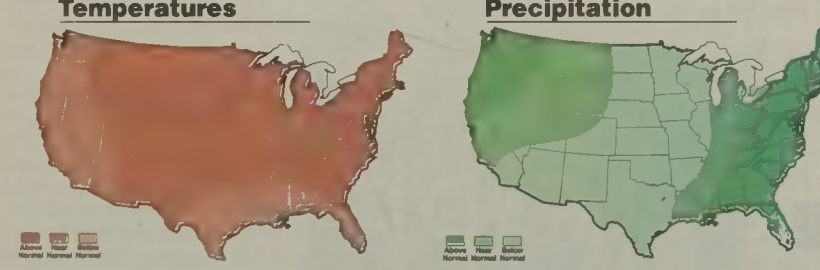

WARMER TRENDS THIS WEEK

Forecasts and graphics provided by AccuWeather, Inc. ©2006

IN THE SKY

Sun			Moon			Moon Phases			
	Rise	Set		Rise	Set	Full	Last	New	First
Thursday	7:33 a.m.	5:32 p.m.	Thursday	3:50 p.m.	6:27 a.m.	1/14	1/22	1/29	2/5
Friday	7:32 a.m.	5:33 p.m.	Friday	4:48 p.m.	7:18 a.m.				
Saturday	7:32 a.m.	5:34 p.m.	Saturday	5:48 p.m.	8:02 a.m.				
Sunday	7:32 a.m.	5:35 p.m.	Sunday	6:49 p.m.	8:38 a.m.				
Monday	7:32 a.m.	5:36 p.m.	Monday	7:48 p.m.	9:09 a.m.				
Tuesday	7:31 a.m.	5:37 p.m.	Tuesday	8:45 p.m.	9:36 a.m.				
Wednesday	7:31 a.m.	5:38 p.m.	Wednesday	9:42 p.m.	10:00 a.m.				

REGIONAL CITIES

City	Thursday	Friday	Saturday	Sunday	City	Thursday	Friday	Saturday	Sunday
Hi Lo W	Hi Lo W	Hi Lo W	Hi Lo W	Hi Lo W	Hi Lo W	Hi Lo W	Hi Lo W	Hi Lo W	Hi Lo W
Aiken, SC	72 47 pc	69 43 pc	52 29 sh	57 34 s	Memphis, TN	66 48 s	52 30 t	51 33 s	51 37 s
Augusta, GA	72 48 pc	70 42 pc	52 32 c	59 34 s	Myrtle Beach, SC	71 52 pc	67 51 pc	56 36 pc	53 18 sn
Charleston, SC	73 52 pc	69 46 pc	52 33 pc	59 41 s	Norfolk, VA	63 50 pc	66 47 pc	54 39 r	47 37 pc
Columbia, SC	72 47 pc	70 44 pc	52 33 sh	56 35 s	Raleigh, NC	70 46 pc	68 44 pc	50 30 pc	53 35 s
Durham, NC	69 48 pc	68 45 pc	50 33 pc	51 32 s	Richmond, VA	65 44 pc	64 44 pc	50 33 r	48 32 pc
Greensboro, NC	67 43 pc	63 43 pc	50 32 sh	50 30 s	Roanoke, VA	69 42 pc	60 40 r	45 32 r	45 32 pc
Greenville, SC	71 47 pc	62 41 pc	52 30 sh	54 34 s	Savannah, GA	73 53 pc	73 44 pc	58 34 pc	60 40 s
Knoxville, TN	64 42 pc	61 39 t	42 27 sn	51 33 pc	Wilmington, NC	73 50 pc	68 52 pc	57 35 t	55 36 s
Lynchburg, VA	66 40 pc	61 40 pc	46 29 r	46 28 pc	Winston-Salem, NC	66 47 pc	66 43 pc	48 30 sh	48 31 s

U.S. CITIES

City	Thursday	Friday	Saturday	Sunday	City	Thursday	Friday	Saturday	Sunday
Hi Lo W	Hi Lo W	Hi Lo W	Hi Lo W	Hi Lo W	Hi Lo W	Hi Lo W	Hi Lo W	Hi Lo W	Hi Lo W
Atlanta	67 48 s	63 35 t	54 34 pc	58 37 s	Miami	79 69 sh	80 69 sh	78 52 t	72 58 s
Boston	56 38 pc	56 40 pc	42 35 pc	40 37 sh	Minneapolis	34 20 c	28 16 sn	28 16 pc	33 18 sn
Chicago	48 34 pc	38 22 sn	32 41 r	34 20 pc	New Orleans	75 54 pc	66 39 t	60 43 s	64 50 s
Cleveland	53 38 pc	55 36 r	41 28 sn	36 27 sf	New York City	58 44 pc	62 44 pc	52 38 r	45 34 pc
Dallas	75 46 s	57 33 pc	62 41 s	71 40 s	Orlando	78 60 pc	78 63 pc	72 44 sh	63 48 s
Denver	47 16 r	49 20 t	55 25 s	53 21 pc	Pittsburgh	56 40 pc	60 40 r	42 27 sn	38 24 c
Detroit	48 34 pc	44 28 r	32 24 sn	39 26 c	Phoenix	75 42 s	76 45 s	74 48 s	71 46 pc
Houston	74 56 r	68 40 pc	68 44 s	72 48 s	San Francisco	59 47 pc	60 49 pc	58 44 r	57 48 pc
Kansas City	54 31 pc	42 22 sf	48 28 s	48 27 pc	Seattle	46 42 r	50 42 r	46 38 sh	48 40 r
Los Angeles	68 50 s	72 50 s	66 50 r	66 46 pc	Washington, DC	62 46 pc	66 44 pc	52 34 r	46 28 pc

WORLD CITIES