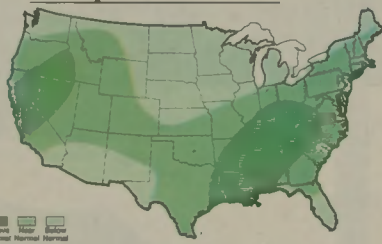

Precipitation

Forecasts and graphics provided by AccuWeather, Inc. ©2006

IN THE SKY

Sun		Moon		Moon Phases			
Day	Time	Day	Time	Last	New	First	Full
Thursday	7:09 a.m. / 6:07 p.m.	Thursday	9:28 p.m. / 8:49 a.m.				
Friday	7:08 a.m. / 6:08 p.m.	Friday	10:25 p.m. / 9:12 a.m.				
Saturday	7:07 a.m. / 6:09 p.m.	Saturday	11:25 p.m. / 9:36 a.m.				
Sunday	7:06 a.m. / 6:10 p.m.	Sunday	none / 10:03 a.m.				
Monday	7:05 a.m. / 6:11 p.m.	Monday	12:28 a.m. / 10:36 a.m.				
Tuesday	7:04 a.m. / 6:12 p.m.	Tuesday	1:33 a.m. / 11:16 a.m.				
Wednesday	7:02 a.m. / 6:13 p.m.	Wednesday	2:40 a.m. / 12:05 p.m.	2/21	2/27	3/6	3/14

REGIONAL CITIES

City	Thursday	Friday	Saturday	Sunday	City	Thursday	Friday	Saturday	Sunday
Aiken, SC	67 47 pc	70 39 pc	60 32 sh	56 31 pc	Memphis, TN	71 42 sh	48 32 pc	33 30 sn	42 31 r
Augusta, GA	70 42 pc	72 46 pc	64 38 sh	58 36 c	Myrtle Beach, SC	66 50 pc	66 43 pc	56 33 sh	52 33 c
Charleston, SC	70 51 pc	70 44 pc	62 37 sh	56 38 c	Norfolk, VA	64 47 pc	63 35 sh	35 29 pc	38 29 pc
Columbia, SC	69 49 pc	73 41 pc	58 33 sh	55 33 c	Raleigh, NC	68 42 pc	64 40 sh	52 30 sh	49 27 pc
Durham, NC	67 44 pc	66 36 sh	51 27 sh	52 26 pc	Richmond, VA	64 42 pc	61 32 sh	33 22 pc	36 28 pc
Greensboro, NC	64 46 pc	60 33 sh	47 28 sh	48 25 pc	Roanoke, VA	61 43 pc	55 32 r	32 26 pc	29 26 c
Greenville, SC	62 46 pc	61 36 sh	50 32 sh	52 30 c	Savannah, GA	69 50 pc	72 45 pc	67 37 sh	58 40 c
Knoxville, TN	62 43 pc	56 33 sh	37 28 sh	47 27 c	Wilmington, NC	69 50 pc	68 40 pc	58 31 sh	55 33 c
Lynchburg, VA	61 39 pc	58 30 r	33 23 pc	35 21 c	Winston-Salem, NC	64 44 pc	61 34 sh	49 28 sh	50 27 pc

U.S. CITIES

City	Thursday	Friday	Saturday	Sunday	City	Thursday	Friday	Saturday	Sunday
Atlanta	66 47 pc	64 41 sh	52 36 sh	53 35 c	Miami	78 67 sh	80 66 pc	80 63 s	81 66 s
Boston	45 39 sh	45 37 sh	43 37 sh	43 37 sn	Pars	46 37 sh	45 39 sh	45 39 sh	46 39 r
Chicago	37 30 c	36 30 sh	37 32 c	39 34 pc	Rio de Janeiro	87 74 sh	88 75 pc	87 75 pc	87 75 t
Cleveland	56 36 r	37 17 sh	21 8 sh	21 10 sh	Rome	54 48 sh	57 45 sh	57 41 pc	55 45 t
Dallas	72 38 pc	42 33 sh	39 32 r	45 36 r	San Juan	83 70 r	83 71 s	83 70 s	83 71 s
Denver	20 3 sn	12 6 sn	26 10 pc	41 21 c	Seoul	28 7 pc	31 21 s	41 19 pc	39 23 pc
Detroit	44 25 r	28 14 sh	22 14 sh	28 18 sh	Sydney	81 66 sh	86 70 pc	82 66 s	86 68 pc
Houston	79 58 pc	80 44 sh	50 42 sh	48 39 r	Tokyo	52 41 r	41 30 pc	49 34 s	45 42 sh
Kansas City	36 13 sn	20 13 pc	18 14 pc	34 18 c	Toronto	41 22 sn	23 9 sh	14 2 sh	14 4 sh
Los Angeles	61 45 pc	64 47 pc	64 50 pc	62 48 c	Zunch	47 33 sh	46 36 sh	47 30 sh	42 36 pc

Weather (W) - cloudy; (C) - partly cloudy; (D) - drizzle; (R) - rain; (S) - snow; (H) - heavy snow; (SH) - shower

STIHL

The Premium Brand at
an Affordable Price

FS 45 Trimmer
$139.95 MAS-SRP

Lightweight and fast cutting. Comes standard with STIHL EasySpool™ head. Also comes with a 2-year homeowner warranty.

BG 55 Blower
$139.95 MAS-SRP

Lightweight, powerful, starts easily!
Comes with a 2-year homeowner warranty.

MS 170 Chain Saw
$159.95 MAS-SRP

Lightweight & powerful homeowner saw.
Comes with a 1-year homeowner warranty.

STIHL - 8,000 Dealers Strong!

At participating dealers.