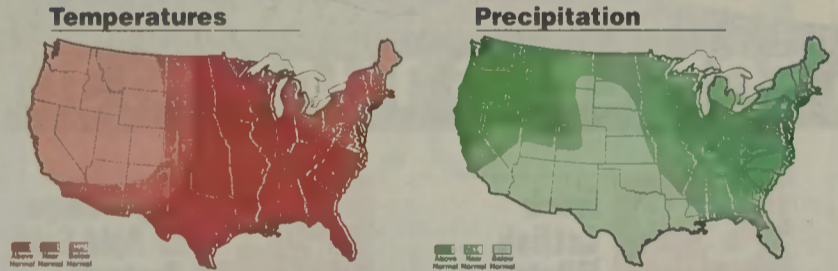

FRI. & SAT. EARLY BIRD SPECIAL 8 AM-2 PM

EXTRA 20% OFF

YOUR ENTIRE WINTER FASHION CLEARANCE PURCHASE** ALREADY REDUCED 80% OFF

NEW REDUCTION ON THE ITEMS YOU NEED RIGHT NOW!
LOOK FOR THE RED CLEARANCE SIGNS!

CHARGE IT WITH HECHT'S. WE ALSO WELCOME VISA, MASTERCARD, DISCOVER AND AMERICAN EXPRESS.

HECHT'S

always something exciting!

HECHT'S GIFT CARDS AVAILABLE IN ALL STORES. ORDER ANYTIME 1-800-424-9205 OR HECHTS.com

AccuWeather.com 7-DAY FORECAST FOR CHARLOTTE, NC

Thursday	Thu. night	Friday	Saturday	Sunday	Monday	Tuesday	Wednesday
Warm with periods of sun	Partly cloudy	Mostly sunny, not as warm	Periods of sun	Turning colder	Chance of a shower	Times of clouds and sun	Sunny
76	46	46	62	52	50	50	52
RealFeel 76	RealFeel 42	RealFeel 42	RealFeel 63	RealFeel 48	RealFeel 42	RealFeel 40	RealFeel 47

The patented RealFeel Temperature is AccuWeather's exclusive index of the effects of temperature, wind, humidity, sunshine, precipitation, and elevation on the human body.

IN THE SKY

Sun		Moon		Moon Phases			
Rise	Set	Rise	Set	First	Full	Last	New
Thursday 6:52 a.m.	6:20 p.m.	Thursday 8:24 a.m.	9:46 p.m.	3/6	3/14	3/22	3/29
Friday 6:51 a.m.	6:21 p.m.	Friday 8:56 a.m.	10:57 p.m.				
Saturday 6:50 a.m.	6:22 p.m.	Saturday 9:28 a.m.	none				
Sunday 6:49 a.m.	6:23 p.m.	Sunday 10:08 a.m.	12:07 a.m.				
Monday 6:47 a.m.	6:24 p.m.	Monday 10:49 a.m.	1:15 a.m.				
Tuesday 6:46 a.m.	6:24 p.m.	Tuesday 11:39 a.m.	2:17 a.m.				
Wednesday 6:45 a.m.	6:25 p.m.	Wednesday 12:35 p.m.	3:13 a.m.				

REGIONAL CITIES

City	Thursday	Friday	Saturday	Sunday	City	Thursday	Friday	Saturday	Sunday
Aiken, SC	78 47 pc	72 41 pc	69 43 pc	60 40 pc	Memphis, TN	66 44 c	64 48 pc	59 49 t	60 44 t
Augusta, GA	80 48 pc	72 44 pc	68 42 pc	60 42 pc	Myrtle Beach, SC	73 49 pc	70 44 pc	64 42 pc	54 42 pc
Charleston, SC	77 54 s	71 47 pc	69 46 pc	67 48 pc	Norfolk, VA	71 49 pc	52 40 s	47 33 s	44 35 pc
Columbia, SC	77 47 pc	70 42 pc	68 42 pc	56 36 c	Raleigh, NC	78 48 pc	64 38 s	58 40 pc	50 34 pc
Durham, NC	76 47 pc	64 38 s	58 36 pc	49 31 pc	Richmond, VA	73 42 pc	56 34 s	49 28 s	43 32 pc
Greensboro, NC	75 45 pc	64 37 s	56 37 pc	44 31 pc	Roanoke, VA	68 42 c	57 35 s	49 32 s	42 31 pc
Greenville, SC	74 46 pc	68 43 s	65 40 pc	52 34 c	Savannah, GA	78 51 s	74 47 pc	70 51 pc	68 48 pc
Knoxville, TN	69 41 pc	64 39 pc	58 39 pc	51 39 t	Wilmington, NC	75 54 pc	69 41 pc	67 39 pc	54 39 pc
Lynchburg, VA	70 36 c	56 31 s	49 29 s	44 24 pc	Winston-Salem, NC	73 45 pc	64 38 s	56 38 pc	48 31 pc

U.S. CITIES

City	Thursday	Friday	Saturday	Sunday	City	Thursday	Friday	Saturday	Sunday
Atlanta	71 50 pc	70 47 pc	69 45 pc	57 41 c	Miami	82 67 s	82 68 pc	82 69 pc	81 64 s
Boston	32 25 sn	32 22 pc	30 22 s	30 28 pc	Minneapolis	30 10 pc	26 14 pc	24 18 sn	22 16 sf
Chicago	44 24 pc	40 24 pc	40 22 c	38 22 sn	New Orleans	78 59 pc	76 59 pc	77 62 pc	75 57 pc
Cleveland	42 25 r	35 22 sf	32 21 sf	32 23 pc	New York City	42 34 r	42 28 pc	37 26 s	36 30 pc
Dallas	74 54 pc	64 56 r	72 52 t	70 44 s	Orlando	82 80 s	82 80 pc	82 80 pc	82 58 s
Denver	57 30 pc	60 28 pc	56 24 pc	57 25 s	Pittsburgh	54 28 sh	40 24 pc	38 21 s	40 21 pc
Detroit	40 26 c	38 20 pc	36 22 pc	28 22 sn	Phoenix	78 51 s	74 48 pc	72 47 s	76 51 s
Houston	82 81 pc	77 62 pc	79 61 pc	75 53 t	San Francisco	58 46 r	55 43 r	57 46 pc	56 49 c
Kansas City	58 33 pc	54 35 pc	53 33 t	42 25 c	Seattle	50 38 c	48 38 sh	50 40 pc	52 42 r
Los Angeles	64 50 pc	60 48 r	65 50 pc	69 52 pc	Washington, DC	64 38 c	50 32 s	46 30 s	42 32 pc

WORLD CITIES

City	Thursday	Friday	Saturday	Sunday	City	Thursday	Friday	Saturday	Sunday
Amsterdam	38 32 sf	41 34 sf	42 37 c	41 36 c	Paris	37 34 sf	39 34 sh	43 35 c	41 36 c
Berlin	31 18 pc	27 19 sf	32 21 sf	38 29 pc	Rio de Janeiro	84 75 c	88 78 t	91 77 t	88 78 t
Buenos Aires	73 65 c	74 60 sh	75 62 s	79 67 pc	Rome	52 41 r	55 40 pc	54 32 t	51 48 t
Card	75 60 s	82 61 s	84 55 s	72 63 s	San Juan	85 72 r	83 72 s	84 72 s	83 71 s
Jerusalem	61 47 s	69 47 pc	72 47 s	56 43 s	Seoul	38 19 pc	37 21 s	45 24 pc	48 36 r
Johannesburg	79 55 pc	71 49 pc	62 45 c	63 45 s	Sydney	75 63 pc	75 61 s	77 61 s	79 63 s
London	43 30 c	41 26 sh	43 37 r	43 37 r	Tokyo	48 34 pc	51 37 pc	52 38 pc	51 42 pc
Mexico City	77 44 s	76 43 s	76 46 s	75 42 s	Toronto	34 24 sn	28 16 sf	26 10 pc	24 12 pc
Moscow	15 14 sn	18 12 c	23 23 c	27 12 sn	Zurich	35 26 sf	32 26 sf	33 20 sn	33 33 t