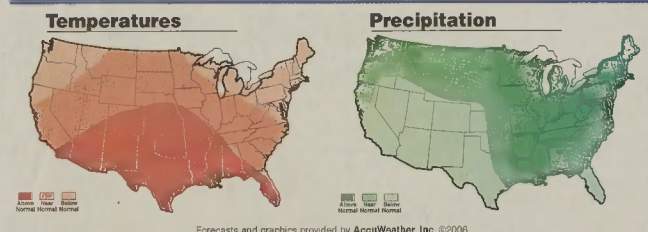

IN THE SKY

Sun	Rise	Set	Moon	Rise	Set	Moon Phases
Thursday	6:14 a.m.	6:43 p.m.	Thursday	6:50 a.m.	6:33 p.m.	New
Friday	6:12 a.m.	6:44 p.m.	Friday	7:23 a.m.	9:46 p.m.	First
Saturday	6:11 a.m.	6:45 p.m.	Saturday	7:53 a.m.	10:57 p.m.	Full
Sunday	7:10 a.m.	7:46 p.m.	Sunday	none	none	Last
Monday	7:06 a.m.	7:47 p.m.	Monday	10:31 a.m.	1:05 a.m.	
Tuesday	7:07 a.m.	7:47 p.m.	Tuesday	11:26 a.m.	2:05 a.m.	
Wednesday	7:05 a.m.	7:48 p.m.	Wednesday	12:25 p.m.	2:57 a.m.	

REGIONAL CITIES

City	Thursday	Friday	Saturday	Sunday	City	Thursday	Friday	Saturday	Sunday
Alton, SC	76 50 s	78 53 pc	72 48 t	76 45 s	Memphis, TN	71 50 t	70 53 t	70 51 pc	72 52 pc
Augusta, GA	78 52 s	80 56 pc	78 48 t	78 46 s	Myrtle Beach, SC	71 53 s	73 56 pc	69 53 t	71 52 pc
Charleston, SC	75 55 s	78 58 pc	75 58 t	77 52 s	Norfolk, VA	69 50 pc	69 51 pc	67 49 t	68 48 pc
Columbia, SC	76 53 s	78 54 pc	72 51 t	76 51 s	Raleigh, NC	72 46 s	75 52 pc	72 48 t	70 48 s
Durham, NC	70 48 s	77 51 pc	69 47 t	71 48 s	Richmond, VA	72 47 pc	72 49 pc	66 45 t	73 44 pc
Greensboro, NC	73 49 s	72 51 pc	65 44 t	69 45 s	Roanoke, VA	68 47 pc	72 47 t	62 44 t	66 43 s
Greenville, SC	71 50 s	72 50 pc	67 48 t	73 47 s	Savannah, GA	76 55 s	82 57 pc	76 55 t	74 52 s
Knoxville, TN	70 50 pc	70 49 t	64 45 pc	70 46 s	Wilmington, NC	73 49 s	79 55 pc	72 53 t	74 51 pc
Lynchburg, VA	71 45 pc	71 48 pc	64 40 t	68 41 s	Winston-Salem, NC	70 50 s	72 49 pc	66 45 t	68 48 s

U.S. CITIES

City	Thursday	Friday	Saturday	Sunday	City	Thursday	Friday	Saturday	Sunday
Atlanta	72 54 s	74 51 t	70 52 pc	75 52 s	Miami	81 70 pc	81 69 pc	83 71 s	85 70 pc
Boston	64 40 s	64 42 s	60 42 t	62 37 pc	Minneapolis	55 38 t	49 34 f	54 35 pc	50 32 pc
Chicago	62 46 pc	60 38 t	54 34 pc	56 33 pc	New Orleans	80 64 t	81 62 t	77 61 t	76 61 pc
Cleveland	65 48 s	67 45 t	53 38 sh	53 37 s	New York City	64 47 s	64 47 s	60 44 t	55 40 pc
Dallas	66 58 t	78 54 pc	78 57 pc	76 58 pc	Orlando	84 60 s	84 62 s	86 62 pc	84 60 pc
Denver	56 33 s	59 34 s	64 38 pc	63 36 pc	Pittsburgh	67 44 s	72 47 t	60 40 s	60 38 s
Detroit	62 47 pc	62 40 t	52 35 pc	52 37 c	Phoenix	78 58 s	79 58 s	80 58 pc	85 60 s
Houston	80 66 t	80 63 t	80 65 t	82 64 pc	San Francisco	60 51 pc	60 49 s	61 48 pc	62 50 pc
Kansas City	68 46 t	58 36 s	65 44 s	66 46 t	Seattle	56 42 sh	54 42 sh	54 42 sh	54 40 sh
Los Angeles	68 52 s	65 54 r	68 52 pc	70 54 pc	Washington, DC	68 48 pc	72 48 pc	68 48 t	62 45 pc

WORLD CITIES

City	Thursday	Friday	Saturday	Sunday	City	Thursday	Friday	Saturday	Sunday
Amsterdam	52 48 s	54 46 c	55 46 pc	53 41 pc	Paris	61 46 t	64 46 c	63 45 pc	63 45 pc
Berlin	54 42 t	55 39 s	53 39 c	51 36 t	Rio de Janeiro	62 74 t	82 74 pc	83 73 pc	83 73 pc
Business Aires	74 62 t	73 64 pc	68 59 s	69 61 pc	Rome	64 50 pc	64 48 pc	68 50 pc	70 50 pc
Carou	66 64 s	61 59 c	75 60 pc	77 61 s	San Juan	66 73 pc	66 73 pc	83 73 t	85 73 pc
Jerusalem	69 49 s	74 53 pc	64 52 c	58 48 pc	Seoul	49 30 s	59 43 pc	59 40 t	59 30 s
Johannesburg	63 48 pc	65 47 pc	60 49 pc	74 50 s	Sydney	73 64 sh	73 61 pc	70 55 s	70 58 s
London	61 50 c	61 46 c	59 45 s	67 45 c	Tokyo	50 37 r	57 39 s	52 53 s	64 50 s
Mexico City	77 45 s	77 49 pc	72 48 s	74 48 s	Toronto	58 40 pc	61 46 t	52 40 sh	48 31 s
Moscow	37 30 r	32 28 pc	36 30 sh	39 36 pc	Zurich	53 48 c	62 45 pc	65 45 c	54 39 pc

STIHL The Premium Brand at an Affordable Price