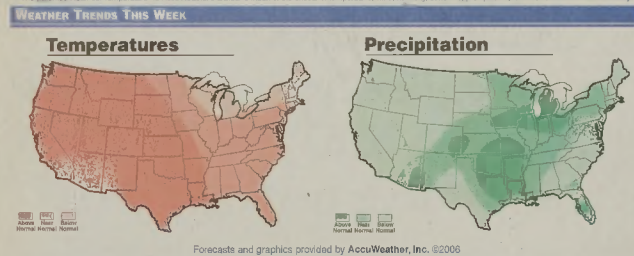

Activists took on community issues

Continued from page 6A

by Newton, Bobby Seale and Richard Aoki in 1966 in the wake of the assassination of Malcolm X, the riot in Watts, Calif., and the frustration some Black leaders had with non-violent civil rights efforts.

The new group immediately announced its principles in a revolutionary Ten-Point Program that called for, among other things, "land, bread, housing, education, clothing, justice, peace, an end to capitalist economic exploitation" and exemption of African Americans from military service.

One of the primary goals of the Black Panther Party was to stop abuse committed by local police departments, especially those in

the South. Starting in their native city of Oakland, armed Black Panthers conducted neighborhood patrols to watch police and ensure that law enforcement officials did not harass black citizens.

The party, which had more than 30 chapters nationwide, was known for instituting several survival programs in various cities that were designed to serve neighborhoods that were in need of aid or thought to be neglected by the government. These services included clothing distribution, classes on politics and economics, free medical clinics, drug and alcohol abuse rehabilitation, an emergency ambulance program and transportation to prisons for families of inmates.

IN THE SKY

Sun	Rise	Set	Moon	Rise	Set
Thursday	6:12 a.m.	8:42 p.m.	Thursday	9:50 a.m.	11:42 p.m.
Friday	6:12 a.m.	8:42 p.m.	Friday	10:48 a.m.	none
Saturday	6:10 a.m.	8:42 p.m.	Saturday	11:45 a.m.	12:06 a.m.
Sunday	6:10 a.m.	8:42 p.m.	Sunday	12:41 p.m.	12:28 a.m.
Monday	6:14 a.m.	8:42 p.m.	Monday	1:37 p.m.	1:25 a.m.
Tuesday	6:14 a.m.	8:42 p.m.	Tuesday	2:35 p.m.	1:14 a.m.
Wednesday	6:15 a.m.	8:42 p.m.	Wednesday	3:35 p.m.	1:39 a.m.

Moon Phases

First Full Last New

7/3 7/10 7/17 7/25

REGIONAL CITIES

Thursday	Friday	Saturday	Sunday	Thursday	Friday	Saturday	Sunday
Hi Lo W	Hi Lo W	Hi Lo W	Hi Lo W	Hi Lo W	Hi Lo W	Hi Lo W	Hi Lo W
City	City	City	City	City	City	City	City
Albany, SC	93 64 pc	90 61 s	91 65 pc	90 68 s	Memphis, TN	91 70 s	91 73 pc
Augusta, GA	94 64 pc	92 64 s	94 66 pc	94 68 s	Myrtle Beach, SC	88 70	87 71 t
Charleston, SC	92 69 t	90 70 pc	92 71 t	90 73 pc	Norfolk, VA	88 72 pc	86 71 pc
Columbia, SC	94 68 pc	94 68 pc	94 68 pc	92 70 s	Raleigh, NC	90 68 pc	90 68 pc
Durham, NC	89 65 pc	90 65 pc	88 65 pc	87 68 pc	Richmond, VA	91 67 pc	90 66 pc
Greensboro, NC	88 64 pc	89 65 pc	85 65 t	83 66 t	Roanoke, VA	87 82 pc	83 83 pc
Croftonville, SC	91 63 pc	92 65 pc	89 67 t	85 65 t	Savannah, GA	84 70 t	92 70 pc
Knoxville, TN	86 61 t	84 62 t	83 64 pc	83 65 t	Wilmington, NC	60 70 t	88 70 t
Lynchburg, VA	87 60 pc	82 60 pc	83 61 pc	82 61 t	Winston-Salem, NC	90 66 pc	89 68 pc

U.S. CITIES

Thursday	Friday	Saturday	Sunday	Thursday	Friday	Saturday	Sunday
Hi Lo W	Hi Lo W	Hi Lo W	Hi Lo W	Hi Lo W	Hi Lo W	Hi Lo W	Hi Lo W
City	City	City	City	City	City	City	City
Atlanta	90 69 pc	90 66 s	88 68 pc	87 69 s	Miami	89 76 t	90 73 pc
Boston	82 65 t	82 65 t	84 67 s	75 65 t	Minneapolis	85 65 pc	83 64 pc
Chicago	60 58 pc	60 59 pc	64 60 pc	65 62 pc	New Orleans	92 74 s	90 72 pc
Cleveland	77 57 pc	80 58 pc	79 59 pc	81 61 pc	New York City	87 70 pc	81 68 pc
Dallas	94 68 s	94 71 s	94 73 s	94 75 s	Orlando	92 74 t	92 73 t
Denver	91 59 t	88 59 t	88 60 pc	81 59 t	Pittsburgh	80 60 pc	80 58 pc
Detroit	78 58 pc	80 60 pc	82 62 t	83 63 t	Phoenix	106 65 t	110 68 s
Houston	94 68 pc	92 70 pc	90 72 t	92 72 pc	San Francisco	72 56 pc	68 54 pc
Kansas City	88 65 pc	90 69 pc	92 67 t	88 69 pc	Seattle	75 56 pc	78 54 s
Los Angeles	84 64 s	84 66 s	84 66 s	84 64 pc	Washington, DC	88 70 pc	86 68 pc

Today vs. Tomorrow

Now you can make your deposits at most First Citizens branches before closing and the funds will be credited to your account the same day. We call it **All-Day Banking**. It's just one more example of how we value your business.

To learn more, call or stop by your local branch today.

FIRST CITIZENS BANK

Founded in 1898

PRIDE IN AMERICA firstcitizens.com 1.888.FC.DIRECT Member FDIC

*Certain branches may have cut-off times for deposits prior to closing, so check with your local branch. Crediting of deposited items is provisional and subject to Bank's account rules and regulations. Excludes ATM deposits and Saturday deposits.