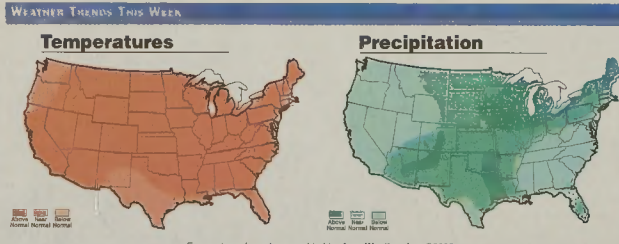

AccuWeather.com 7-DAY FORECAST FOR CHARLOTTE, NC

Thursday	Thu. night	Friday	Saturday	Sunday	Monday	Tuesday	Wednesday
Thunderstorms possible	A shower possible early	Partly sunny, less humid	Sunny to partly cloudy	Plenty of sunshine	Plenty of sunshine	Mostly sunny	Partial sunshine
86°	84°	88°	88°	88°	89°	89°	86°
RealFeel 70°	RealFeel 70°	RealFeel 70°	RealFeel 70°	RealFeel 70°	RealFeel 70°	RealFeel 70°	RealFeel 70°

The patented RealFeel™ (patented) is AccuWeather's exclusive index of the effects of temperature, wind, humidity, sunshine, precipitation, and elevation on the human body.

IN THE SKY

Sun	Rise	Set	Moon	Rise	Set	Moon Phases
Thursday	6:15 a.m.	8:42 p.m.	Thursday	4:38 p.m.	2:07 a.m.	Full
Friday	6:16 a.m.	8:41 p.m.	Friday	5:45 p.m.	2:42 a.m.	Last
Saturday	6:16 a.m.	8:41 p.m.	Saturday	6:51 p.m.	3:24 a.m.	New
Sunday	6:17 a.m.	8:41 p.m.	Sunday	7:55 p.m.	4:16 a.m.	First
Monday	6:17 a.m.	8:41 p.m.	Monday	8:52 p.m.	5:19 a.m.	
Tuesday	6:18 a.m.	8:40 p.m.	Tuesday	9:40 p.m.	6:30 a.m.	
Wednesday	6:19 a.m.	8:40 p.m.	Wednesday	10:20 p.m.	7:45 a.m.	

MONTHLY CLIMATE

City	Thursday		Friday		Saturday		Sunday	
	Hi	Lo	Hi	Lo	Hi	Lo	Hi	Lo
Aiken, SC	89	66	87	61	90	64	89	67
Augusta, GA	90	68	89	61	90	64	89	67
Charleston, SC	90	70	89	62	89	65	89	67
Columbia, SC	89	65	87	64	91	65	91	70
Durham, NC	82	61	84	62	86	65	90	69
Greensboro, NC	81	61	82	62	84	64	91	69
Greenville, SC	80	63	85	62	89	66	89	69
Knoxville, TN	80	61	84	60	85	65	89	68
Lynchburg, VA	79	55	83	59	84	62	88	64
Memphis, TN	83	66	87	67	89	67	89	67
Myrtle Beach, SC	82	68	84	67	86	67	86	67
Norfolk, VA	82	68	84	67	86	67	86	67
Raleigh, NC	84	62	86	62	86	67	86	67
Richmond, VA	83	64	85	64	87	67	87	67
Roanoke, VA	78	59	82	62	86	63	88	67
Savannah, GA	92	72	88	68	90	67	91	69
Wilmington, NC	85	67	84	68	86	69	89	71
Winston-Salem, NC	84	60	85	63	87	65	90	70

WORLD CLIMATE

City	Thursday		Friday		Saturday		Sunday	
	Hi	Lo	Hi	Lo	Hi	Lo	Hi	Lo
Amsterdam	75	63	72	61	75	63	82	68
Berlin	83	72	80	68	82	63	82	63
Buenos Aires	68	51	61	55	67	54	65	53
Cairo	83	71	85	70	84	72	84	70
Jerusalem	79	60	79	61	79	59	81	59
Johannesburg	66	41	63	33	60	36	59	37
London	77	63	75	57	72	61	72	61
Mexico City	78	52	75	53	74	54	73	55
Moscow	71	55	78	61	76	62	79	57
Paris	79	61	78	60	81	60	81	60
Rio de Janeiro	76	68	79	67	77	67	77	67
Rome	80	68	84	66	82	66	82	66
San Juan	80	73	80	77	82	76	82	76
Seoul	84	71	81	70	82	72	82	71
Tokyo	81	73	83	73	83	77	83	77
Toronto	77	58	77	61	77	61	77	61
Zurich	78	60	74	59	75	58	81	57

Weather (W) = sunny, pe partly cloudy, o cloudy, sh showers, t thunderstorms, rain, of snow flurries, an snow, ho.