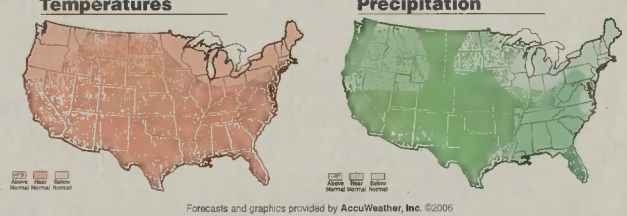

WEATHER TRENDS THIS WEEK

Forecasts and graphics provided by AccuWeather, Inc. ©2006

IN THE SKY			Moon			Moon Phases			
Sun	Rise	Set	Thursday	Friday	Saturday	Thursday	Friday	Saturday	Sunday
Thursday	7:11 a.m.	7:22 p.m.	Thursday	6:19 a.m.	7:04 p.m.	New	First	Full	Last
Friday	7:12 a.m.	7:21 p.m.	Friday	7:15 a.m.	7:25 p.m.	9/22	9/30	10/6	10/13
Saturday	7:12 a.m.	7:20 p.m.	Saturday	8:11 a.m.	7:49 p.m.				
Sunday	7:13 a.m.	7:18 p.m.	Sunday	9:08 a.m.	8:12 p.m.				
Monday	7:14 a.m.	7:17 p.m.	Monday	10:06 a.m.	8:39 p.m.				
Tuesday	7:15 a.m.	7:15 p.m.	Tuesday	11:07 a.m.	9:11 p.m.				
Wednesday	7:15 a.m.	7:14 p.m.	Wednesday	12:09 p.m.	9:49 p.m.				

REGIONAL CITIES									
City	Thursday	Friday	Saturday	Sunday	City	Thursday	Friday	Saturday	Sunday
Aiken, SC	77 57	83 63	84 64	78 56	Memphis, TN	79 66	79 65	75 58	76 58
Augusta, GA	78 59	84 62	86 64	82 57	Myrtle Beach, SC	74 64	80 67	82 69	79 64
Charleston, SC	76 63	83 66	86 69	81 64	Norfolk, VA	70 58	75 63	78 67	76 62
Columbia, SC	76 58	83 65	82 65	77 58	Raleigh, NC	74 52	76 60	83 64	78 56
Durham, NC	73 52	76 61	81 83	77 57	Richmond, VA	70 53	75 60	80 63	74 55
Greensboro, NC	70 54	75 52	80 60	76 54	Roanoke, VA	71 50	73 58	75 58	69 51
Greenville, SC	74 56	75 62	77 60	72 54	Savannah, GA	80 65	86 67	85 67	82 64
Knoxville, TN	74 55	77 62	77 58	70 51	Wilmington, NC	74 58	79 64	83 66	82 61
Lynchburg, VA	71 46	77 56	74 55	70 49	Winston-Salem, NC	71 52	75 60	77 61	76 52

U.S. CITIES									
City	Thursday	Friday	Saturday	Sunday	City	Thursday	Friday	Saturday	Sunday
Atlanta	76 62	76 64	78 58	74 57	Miami	66 74	60 78	69 78	60 76
Boston	68 50	68 55	70 59	60 56	Minneapolis	59 49	60 48	64 48	66 51
Chicago	64 54	67 52	67 50	68 50	New Orleans	86 71	88 76	86 65	80 70
Cleveland	65 59	70 58	65 57	68 51	New York, City	61 54	70 58	72 52	71 61
Dallas	86 69	90 62	86 61	86 63	Orlando	85 70	90 72	90 72	88 69
Denver	62 42	60 36	69 44	76 48	Pittsburgh	65 48	70 54	74 56	68 48
Detroit	64 51	68 54	67 52	69 51	Phoenix	93 71	96 73	99 75	101 76
Houston	90 74	92 74	90 70	88 68	San Francisco	73 55	82 56	82 56	76 50
Kansas City	65 52	70 50	69 50	73 51	Seattle	84 49	86 50	70 50	70 53
Los Angeles	79 60	80 60	82 82	80 62	Washington, DC	70 54	72 61	80 64	78 58

WORLD CITIES									
City	Thursday	Friday	Saturday	Sunday	City	Thursday	Friday	Saturday	Sunday
Amsterdam	70 55	72 61	72 61	73 61	Paris	77 55	70 57	73 59	73 57
Berlin	73 55	75 55	75 57	77 59	Rio de Janeiro	84 64	76 69	83 67	83 63
Buenos Aires	81 55	84 48	59 46	61 55	Rome	81 64	81 64	82 64	82 64
Cairo	93 73	92 70	93 72	98 78	San Juan	89 78	91 78	91 76	91 77
Jakarta	79 60	79 60	79 62	84 64	Seoul	81 60	83 57	84 53	83 55
Johannesburg	68 45	71 47	73 45	79 45	Sydney	81 52	84 64	86 54	86 54
London	77 63	70 55	72 61	72 61	Tokyo	74 68	74 63	71 64	67 64
Mexico City	73 54	74 53	74 51	71 51	Toronto	81 44	80 48	88 45	81 49
Moscow	58 42	58 48	56 42	60 50	Zurich	78 48	75 49	80 49	77 54

WomenConnect! 2006

Unleashing Your Opportunities

Charlotte's 9th Annual NBWW event, dedicated to all business and professional women.

Since the 1920s one week in October has annually been recognized as National Business Women's Week (NBWW). During this week state and local organizations, and the business community acknowledge the accomplishments of workingwomen. NBWW Charlotte is proud to be the host sponsor for WomenConnect! 2006.