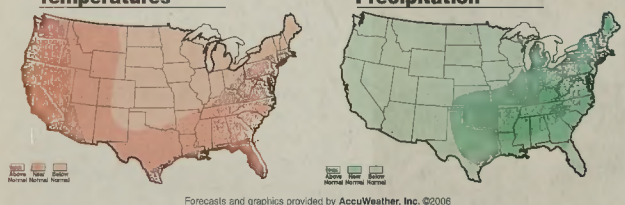

WEATHER TRENDS THIS WEEK

Forecasts and graphics provided by AccuWeather, Inc. ©2006

IN THE SKY

Sun	Rise	Set	Moon	Rise	Set	Moon Phases
Thursday	7:33 a.m.	6:44 p.m.	Thursday	5:09 a.m.	5:31 p.m.	New
Friday	7:34 a.m.	6:43 p.m.	Friday	5:05 a.m.	5:33 p.m.	First
Saturday	7:35 a.m.	6:42 p.m.	Saturday	7:01 a.m.	6:17 p.m.	Full
Sunday	7:36 a.m.	6:40 p.m.	Sunday	8:00 a.m.	6:43 p.m.	Last
Monday	7:37 a.m.	6:39 p.m.	Monday	9:00 a.m.	7:10 p.m.	
Tuesday	7:38 a.m.	6:38 p.m.	Tuesday	10:02 a.m.	7:50 p.m.	
Wednesday	7:38 a.m.	6:37 p.m.	Wednesday	11:05 a.m.	8:33 p.m.	

REGIONAL CITIES

City	Thursday	Friday	Saturday	Sunday	City	Thursday	Friday	Saturday	Sunday
Atlanta	81 56	66 47	68 53	68 47	Miami	86 76	69 76	69 75	87 75
Albany, SC	63 56	77 44	71 50	75 52	Memphis, TN	69 43	70 49	72 53	64 44
Augusta, GA	84 56	78 45	73 50	76 53	Myrtle Beach, SC	81 64	80 56	72 55	75 62
Charleston, SC	84 63	80 53	76 58	79 62	Norfolk, VA	77 80	65 49	63 52	65 53
Columbia, SC	80 59	78 47	70 53	76 55	Raleigh, NC	83 57	68 44	65 46	72 51
Durham, NC	81 58	68 44	65 47	69 50	Richmond, VA	78 54	63 41	63 45	68 49
Greensboro, NC	80 55	65 43	64 46	67 47	Roanoke, VA	74 51	59 38	62 42	60 47
Greenville, SC	81 51	71 44	68 49	69 48	Savannah, GA	85 63	79 53	76 57	80 61
Knoxville, TN	75 45	68 40	64 49	63 44	Wilmington, NC	84 64	78 50	72 53	79 61
Lynchburg, VA	75 49	59 35	61 40	61 44	Winston-Salem, NC	79 52	65 42	65 46	65 49

U.S. CITIES

City	Thursday	Friday	Saturday	Sunday	City	Thursday	Friday	Saturday	Sunday
Atlanta	81 56	66 47	68 53	68 47	Miami	86 76	69 76	69 75	87 75
Boston	67 53	60 44	57 43	60 47	Minneapolis	46 34	50 36	46 31	45 31
Chicago	63 43	53 43	57 41	50 36	New Orleans	77 57	74 59	73 67	80 59
Cleveland	59 40	53 39	56 45	65 38	New York City	65 55	59 46	59 49	60 49
Dallas	65 47	76 80	71 51	65 47	Oakland	91 71	85 65	85 69	87 71
Denver	58 35	61 31	46 28	42 23	Pittsburgh	65 39	52 36	53 40	55 38
Detroit	58 39	53 40	55 42	55 37	Rhinox	84 58	85 60	86 61	85 61
Houston	73 51	76 61	79 60	73 53	San Francisco	73 53	74 53	73 53	72 53
Kansas City	59 41	66 45	62 34	53 32	Seattle	60 47	58 43	59 44	60 43
Los Angeles	80 56	77 57	74 59	74 57	Washington, DC	74 53	68 44	62 47	62 50

WORLD CITIES

City	Thursday	Friday	Saturday	Sunday	City	Thursday	Friday	Saturday	Sunday
Amsterdam	63 54	61 54	61 54	61 54	Paris	66 54	64 52	64 52	64 54
Berlin	64 45	61 48	61 50	64 52	Rio de Janeiro	79 67	72 63	71 62	73 66
Buenos Aires	73 50	69 59	75 67	79 59	Rome	72 64	72 63	72 63	75 61
Cairo	69 68	64 63	65 64	64 67	San Juan	86 75	87 75	90 75	87 77
Jerusalem	81 61	78 57	74 55	75 56	Seoul	66 54	67 49	69 57	62 38
Johnsburg	78 53	79 57	75 56	82 55	Sydney	73 63	75 64	86 55	85 54
London	61 55	61 52	61 52	63 54	Tokyo	71 59	70 57	67 57	69 60
Mexico City	76 49	75 50	75 50	74 48	Toronto	61 39	53 40	53 40	52 40
Moscow	46 28	41 23	33 33	45 45	Zurich	60 49	65 49	62 44	64 41