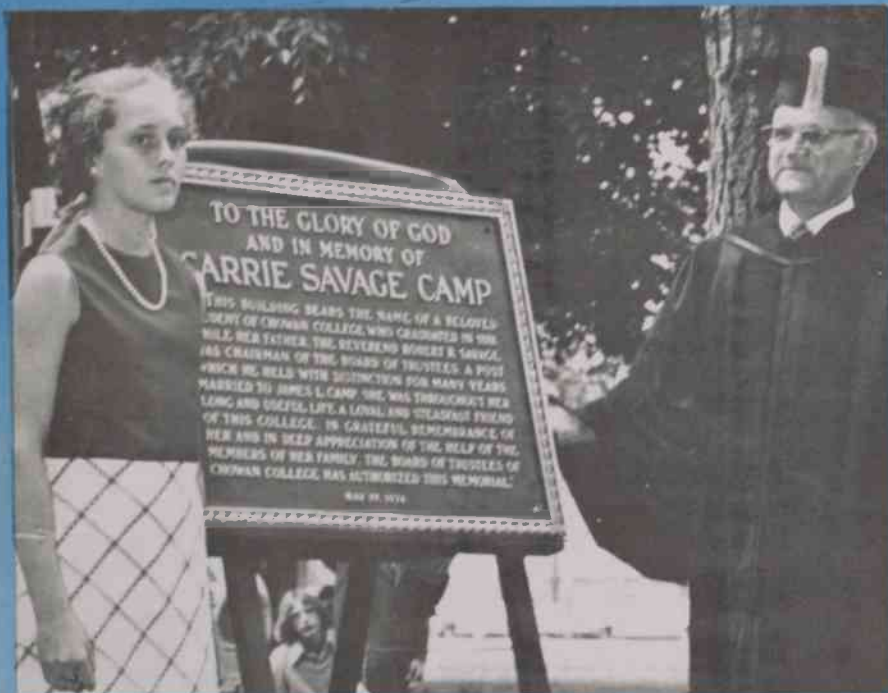

Carrie Savage Camp Hall . . . a dream comes true

Miss Carrie Savage Camp, of Keswick, Va., a great grand-daughter and namesake of Mrs. J. L. Camp, Sr., unveiled the memorial plaque which is placed in the new science-engineering facility. Dr. Bruce Whitaker, right, assisted in the unveiling.

In the lobby of the new structure to view the memorial plaque are, left to right, the Honorable Colgate W. Darden, Mrs. W. Eldridge Smith, and Dr. Bruce Whitaker.

Members of the Camp family listen proudly as Dr. Colgate W. Darden delivers the dedicatory-commencement address.