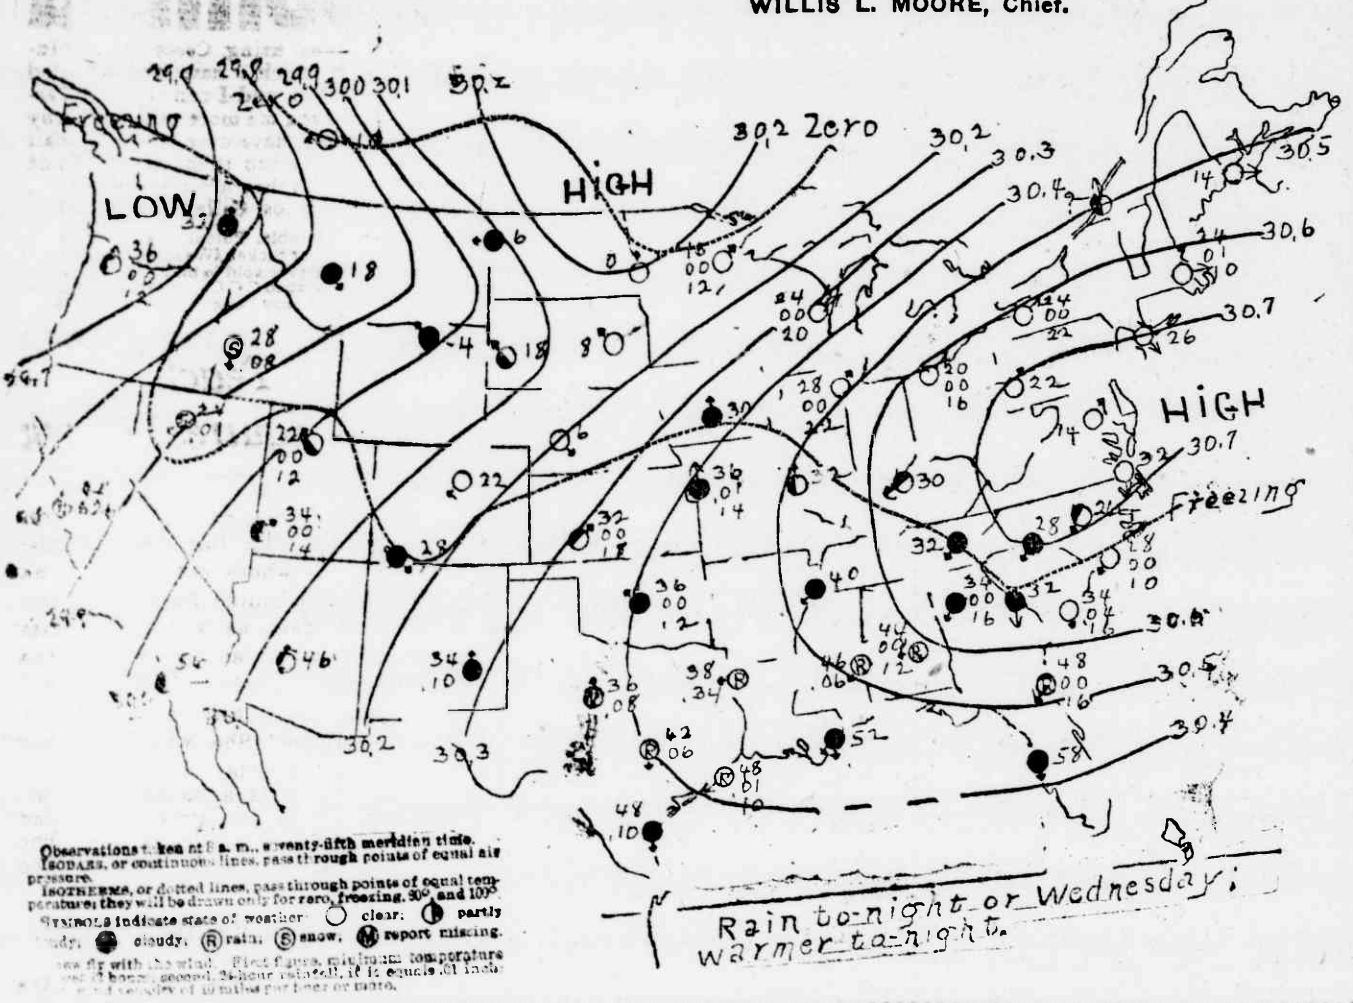

U. S. Department of Agriculture

WEATHER BUREAU
WILLIS L. MOORE, Chief.

THE WEATHER.
For Charlotte and Vicinity.
Unsettled weather, with rain to night of Wednesday, warmer tonight.

For North Carolina.
Unsettled with rain tonight or Wednesday, warmer tonight, warmer Wednesday in east portion.

New Orleans, Jan. 24.—A reminder of the hurricane which swept this section on September 20, 1909, was revealed in the finding yesterday of the bodies of Captain Henry Kathman and one of his sailors on the marsh near Dunbar, La., on Lake Pontchartrain.