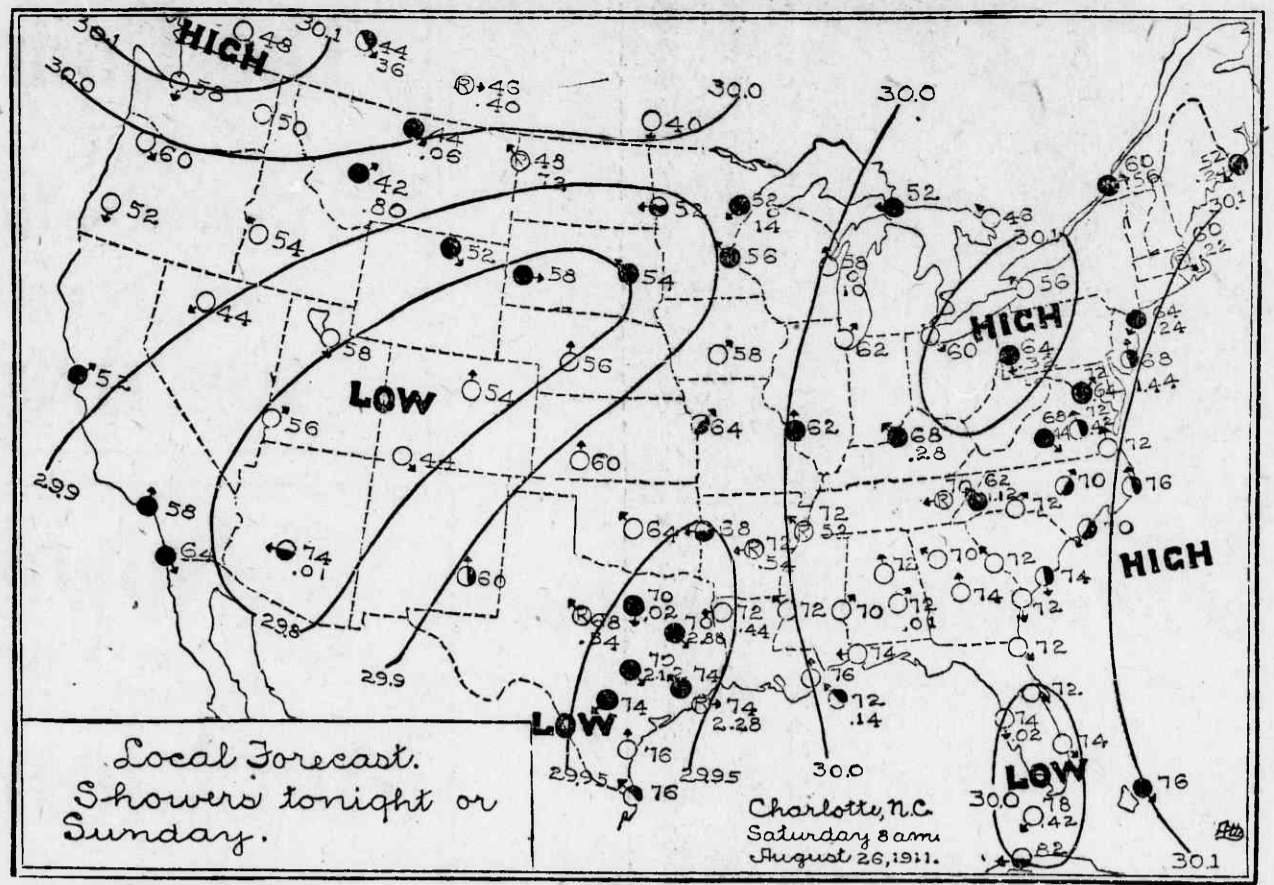

Late Market Reports Complete Cotton--Stocks--Grain--Provisions--Miscellaneous

United States Department of Agriculture

WEATHER BUREAU. W. J. L. MOORE, Chief

Observations taken at 8 a. m. 75th meridian time. Isobars or continuous lines, pass through points of equal air pressure. Isotherms, or dotted lines, pass through points of equal temperature...

Live Market Data

Formed by Newburger Cotton Co., Thomas, Towle & Co.—The market should advance under existing conditions.

New York Cotton

New York, Aug. 26.—The cotton market opened steady at a decline of 3 points on September but generally unchanged to four points higher and active new crop months sold 3 to 4 points higher right after the call on a continuation of yesterday's covering movement.

The Filter Tested Worked all Right. The Briar Creek pumping station... The water ran things went well...

THE ATLANTIC FLEET TO SAIL AWAY MONDAY. By Associated Press. Norfolk, Va., Aug. 26.—The battleships of the Atlantic fleet which have been rendezvousing in Hampton Roads preparatory to the September departure for the Virginia coast are scheduled to sail Sunday for Tangier preparatory to the target work by the guns of the dreadnought Delaware against the bulk of the battleship San Marcos.