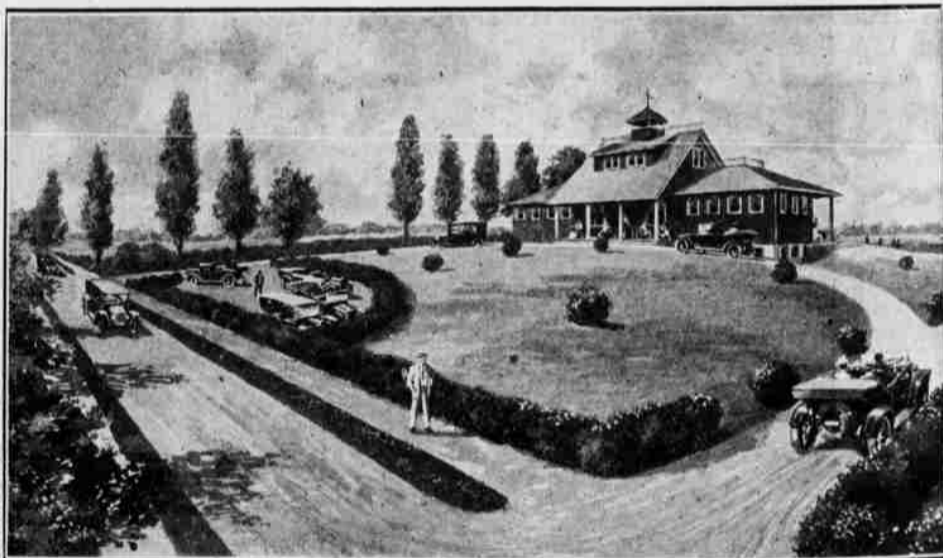

**BLACK SHELLS**  
AJAX  
CLIMAX

**Western**  
FIELD  
RECORD

**WINCHESTER**  
REPEATER  
LEADER

IN ANY  
ONE OF  
14  
SHELLS

Club House Old Point Comfort Golf and Country Club  
Five Minutes Walk from Hotel Chamberlain

Hotel Chamberlain directly faces Hampton Roads, the constant scene of every phase of Marine Activity..

Immediately in front is the Naval Training Base and Aviation School.

Langley Field, the Army Aviation Experiment Station, is the "Show Place for Aviation in America."

The 18-HOLE GOLF COURSE is six minutes away by trolley. The Course is in excellent shape. GOLF EVERY DAY IN THE YEAR is almost a certainty.

A colored Aeroplane Map of the Course, the only one of this kind ever made in America, as well as our booklet "GOLF" will be sent you, if you wish.