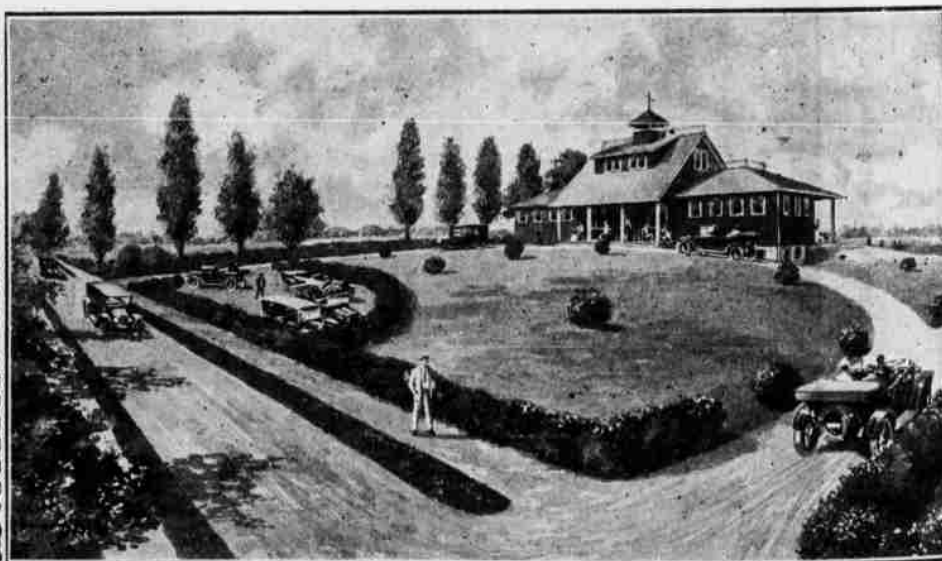

US BLACK SHELLS  
AJAX  
CLIMAX

Western  
FIELD  
RECORD

WINCHESTER  
REPEATER  
LEADER

IN ANY  
ONE OF  
14  
SHELLS

Club House Old Point Comfort Golf and Country Club  
Five Minutes Walk from Hotel Chamberlain

Hotel Chamberlain directly faces Hampton Roads, the constant scene of every phase of Marine Activity..

Immediately in front is the Naval Training Base and Aviation School.

Langley Field, the Army Aviation Experiment Station, is the "Show Place for Aviation in America."

The 18-HOLE GOLF COURSE is six minutes away by trolley. The Course is in excellent shape. GOLF EVERY DAY IN THE YEAR is almost a certainty.

A colored Aeroplane Map of the Course, the only one of this kind ever made in America, as well as our booklet "GOLF" will be sent you, if you wish.