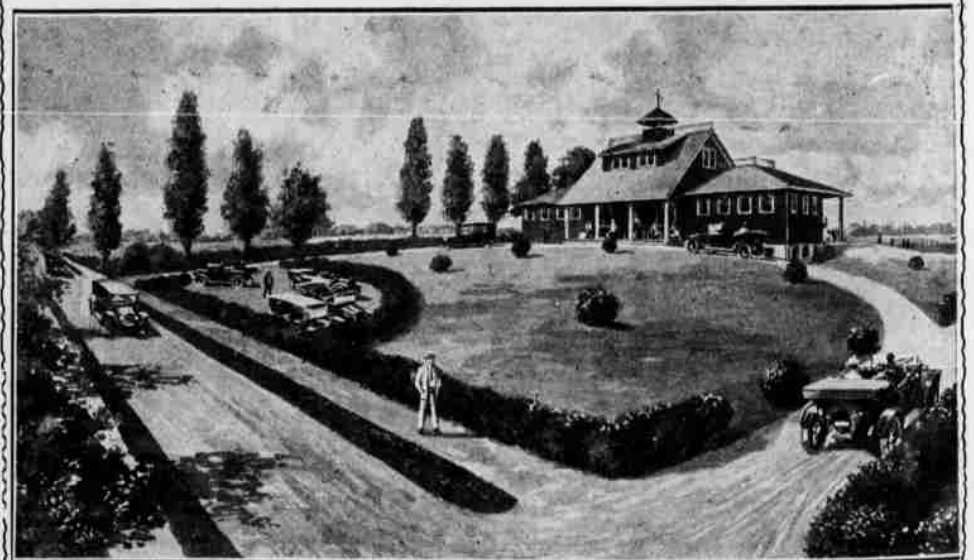

Remington
ARROW
NITRO CLUB

SELBY LOADS
CHALLENGE GRADE
SUPERIOR GRADE

US BLACK SHELLS
AJAX
CLIMAX

Western
FIELD
RECORD

WINCHESTER
REPRATER
LEADER

IN ANY
ONE OF
14
SHELLS

Club House Old Point Comfort Golf and Country Club
Five Minutes Walk from Hotel Chamberlain

Hotel Chamberlain directly faces Hampton Roads, the constant scene of every phase of Marine Activity..

Immediately in front is the Naval Training Base and Aviation School.

Langley Field, the Army Aviation Experiment Station, is the "Show Place for Aviation in America."

The 18-HOLE GOLF COURSE is six minutes away by trolley. The Course is in excellent shape. GOLF EVERY DAY IN THE YEAR is almost a certainty.

A colored Aeroplane Map of the Course, the only one of this kind ever made in America, as well as our booklet "GOLF" will be sent you, if you wish.