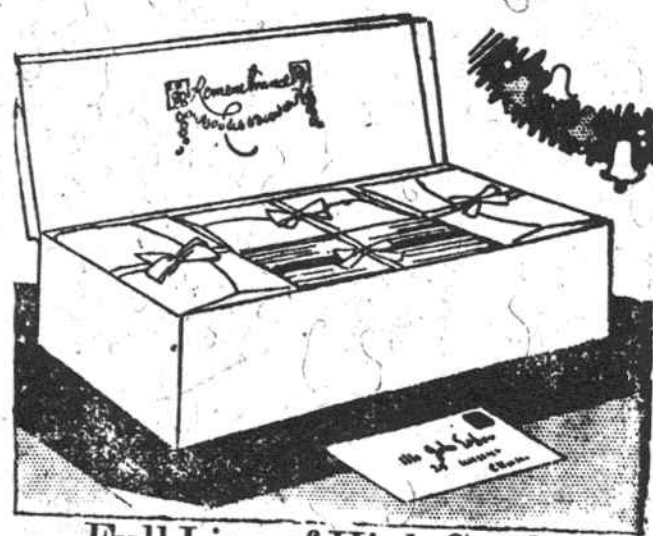

Full Line of High Grade Stationery

A KODAK MAKES AN IDEAL GIFT. Our line is complete, Prices ranging from $2.50 up.

Kodak Albums at popular prices.

You will be sure to find something you want in fine Hand Painted China Ware here.