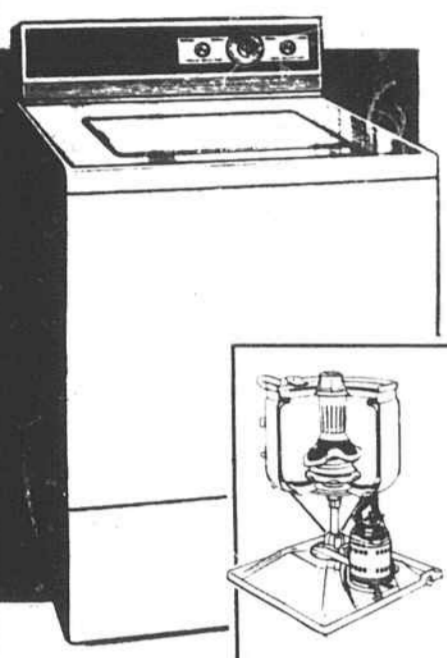

PHILCO APPLIANCE "BONUS DAYS"

NEW AND BETTER WAY TO WASH!
PHILCO
AUTOMATIC WASHER
with exclusive
BLADES-OF-WATER ACTION

Now, Philco puts more action in the wash water, does a more thorough washing job and is easier on the clothes.

FEWER PARTS, FEWER TROUBLES

Now, Philco has simplified the mechanism of the automatic washer, reduced structural and moving parts by 25%.

No bumps or bangs

Automatically adjusts its spin speed to handle any off-balance, even washes heavy shag rugs without banging.

- Big Load Capacity
- Two Automatic Wash Cycles
- Automatic Soak Cycle
- 2-Speed Washing and Spinning
- Automatic Lint Filter, Detergent Dispenser

Our Greatest Washer Value

$209⁸⁸ w/t

PHILCO W2G2

NEW 1967 PHILCO NO FROST REFRIGERATOR FREEZER