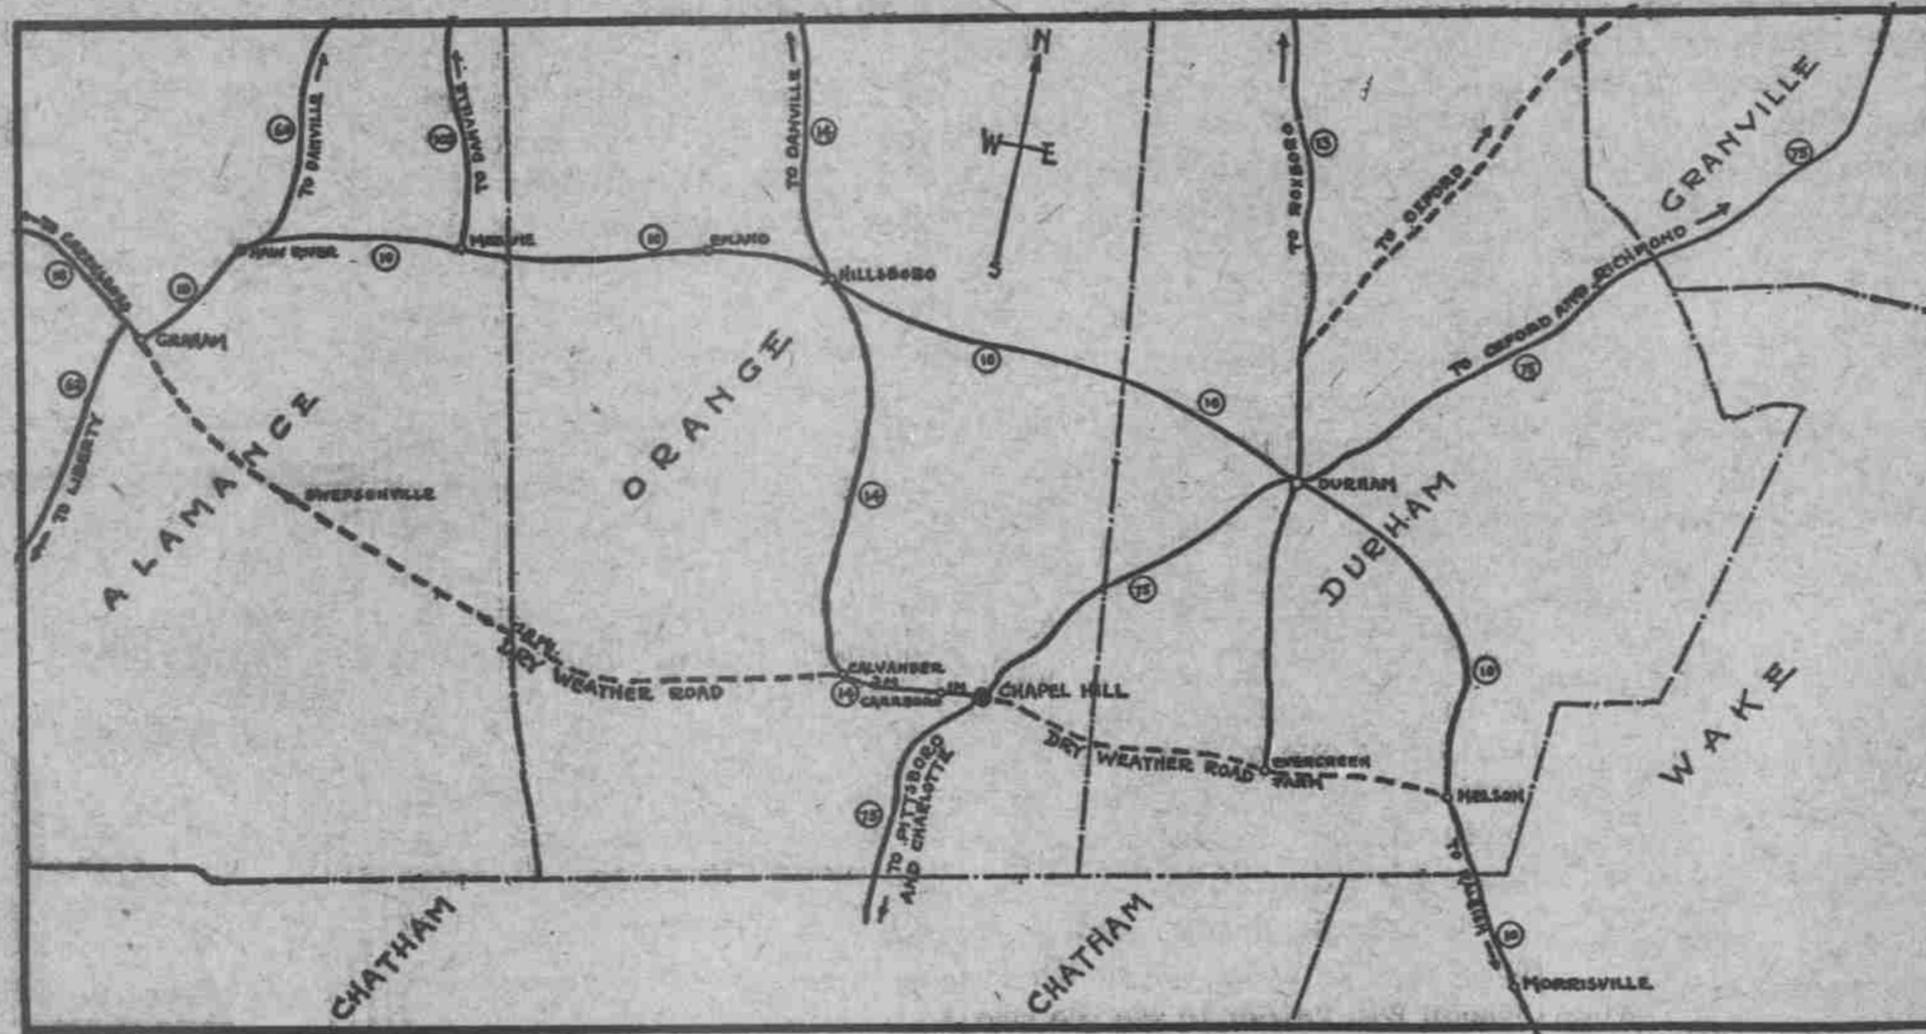

## GEORGIA TECH vs. CAROLINA

**The Big Game Of The Year**  
**Come Early And Have A Good Visit**

ROAD MAP

### Public Service On Campus

1. The State Highway Patrol will be assisted by a corps of student traffic officers to guide all cars into proper parking space, and render general traffic service through the day. This corps is determined that no automobile shall be found "tied in" when the game is over. Please cooperate with these traffic guides. **Park Eastbound Cars on Intramural Field. Park Westbound Cars on Emerson and Freshman Fields.**
2. General Information Bureau at the "Y" conducted by upperclassmen and other longtime residents on the campus.
3. **Free Parcel Check Room** at the "Y."
4. **Long Distance Telephone Booths** at Kenan field near Gate No. 2 and at the "Y."
5. **CAUTION:** Last year fake programs with incorrect lineups and other misinformation were offered by unauthorized persons. **Buy only the Official Program**, sold by authorized student representatives. **Buy tickets only from official advance sale places or ticket booths.**
6. Tickets can be secured at the following places:  
WINSTON-SALEM—O'Hanlon's  
GREENSBORO—Stratford Weatherly  
DURHAM—Miller-Bishop  
RALEIGH—Wake Drug Co., Sir Walter Cigar Stand  
CHAPEL HILL—Book Exchange, Students' Supply Store  
**OR BY MAIL FROM THE TICKET OFFICE, Box 109, Chapel Hill**