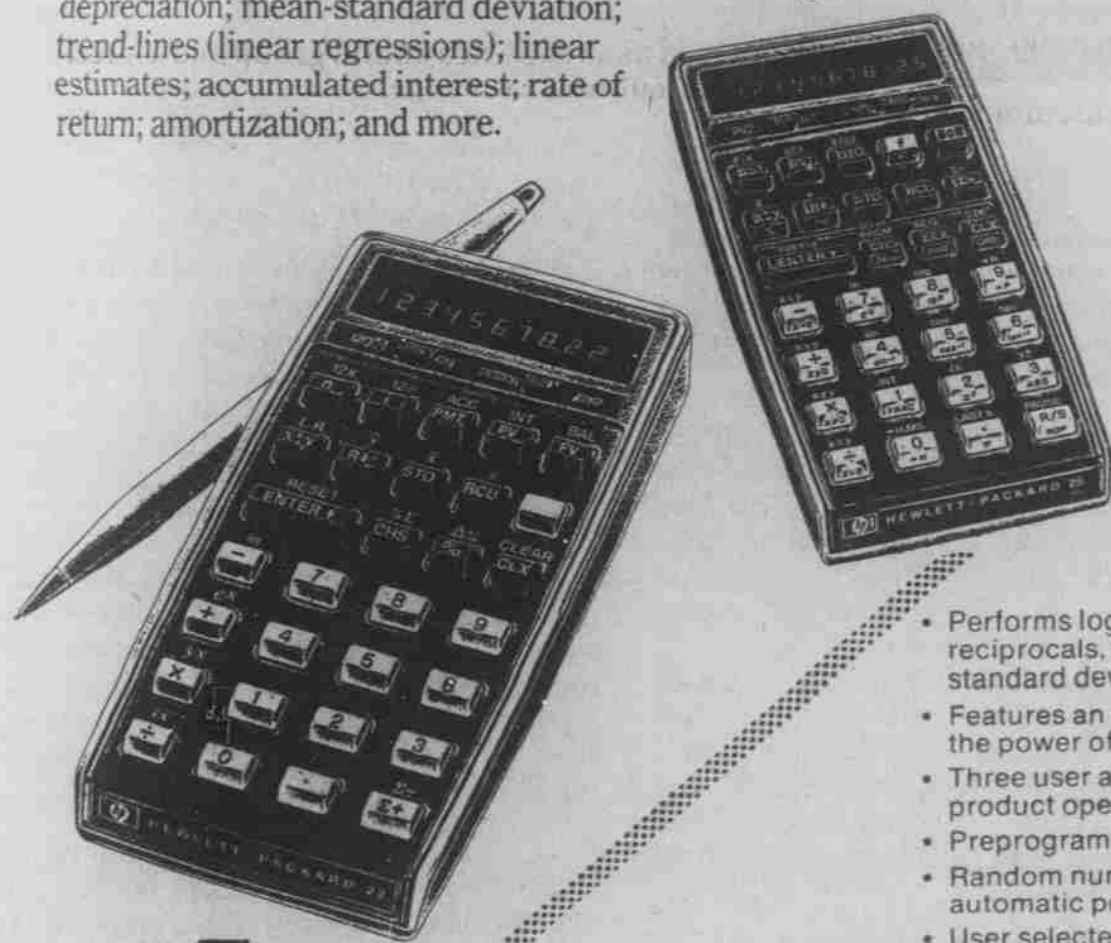

Declare war on confusion!

STUDENT STORES

is your complete calculator headquarters, with the right machine to do the job — almost any job!

The uncompromising ones from Hewlett-Packard.

The HP-22 Business Management Pocket Calculator. $165.

An indispensable new management tool.

Puts an ideal combination of financial, mathematical and statistical functions right at your fingertips. Handles virtually every computation needed in modern business management from simple arithmetic to complex time-value-of-money problems to planning, forecasting and decision analysis.

Procedures for more than 50 different calculations

in the remarkable owner's handbook. All you do is key in your data, press the appropriate keys and see the answer displayed in seconds. Automatically computes discounted cash flow; percentages; ratios; proportions; compound interest; remaining balance; annuities; depreciation; mean-standard deviation; trend-lines (linear regressions); linear estimates; accumulated interest; rate of return; amortization; and more.

The HP-25 Scientific Programmable Pocket Calculator. $195.

72 built-in functions and operations.

Keystroke programmability.

The automatic answer to repetitive problems. Switch to PRGM and enter your keystrokes *once*. Then switch to RUN and enter only the variables needed each time.

Full editing capability.

You can easily review and quickly add or change steps at will.

Branching and conditional test capability.

Eight built-in logic comparisons let you program conditional branches.

8 addressable memories.

And you can do full register arithmetic on all eight.

The HP-21 Scientific Pocket Calculator. $125.

32 built-in functions and operations.