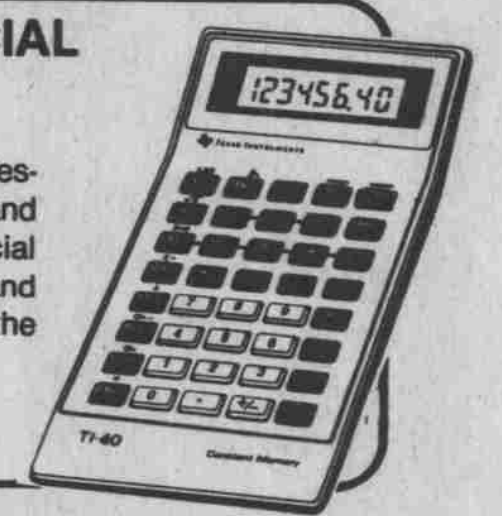

PLAIN PAPER PRINTING CALCULATORS

- TI-5215
  Reg. $175.00 ..... **$157.70**
- TI-5219
  Reg. $205.00 ..... **$184.50**
- •TI-5120
  Reg. $75 ..... **$67.50**
- •TI-5130
  Reg. $90 ..... **$81.00**

BACK TO SCHOOL SPECIAL

- TI-59. An extraordinary card programmable calculator with plug-in Solid State Software and magnetic card storage. For professionals in business, science and engineering. Reg. $250.00 ..... **$191.00**

BACK TO SCHOOL SPECIAL TI-40

The perfect tool for today's students and professionals. The TI-40 has scientific functions and statistics with software support features. Special features include Pi, factorial, percent, constant and change sign. Streamlined, tilt top styling puts the facts at the best angle for viewing.

Reg. $30.00 ..... **$22.95**

- TI-PC-100C. Printer for above calculator. Reg. $225.00 ..... **$202.50**
- SLIMLINE BUSINESS ANALYST-II. A powerful LCD financial calculator with statistics. Constant memory feature retains data whether unit is on or off. Reg. $50.00 ..... **$45.00**
- TI-55-II. Versatile scientific calculator with statistical and mathematical problem-solving and simple programmability. Reg. $50 ..... **$45.00**

BACK TO SCHOOL SPECIAL TI-54

The TI-54 advanced LCD scientific calculator has the power to meet the professional and scientific challenges of the 80's. The calculator with algebraic computations for both real and complex numbers. Built in conversions include polar to rectangular coordinates, degree/minutes/seconds to decimal degrees and their inverses, also linear regressions.

Reg. $40.00 ..... **$30.59**