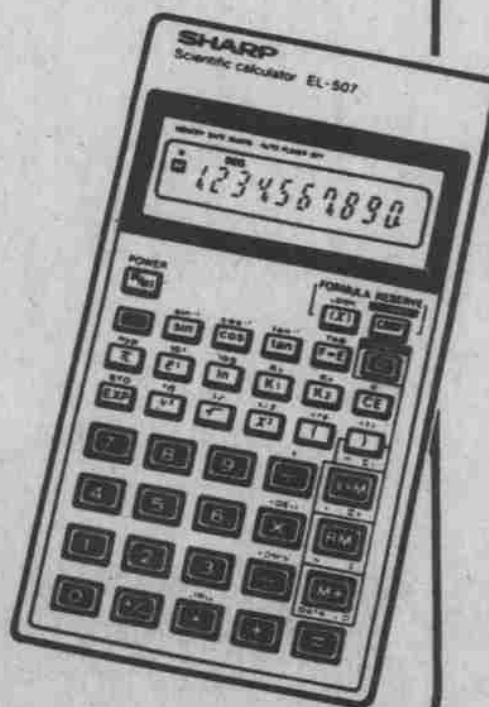

\$52

Reg. \$65.00

BACK TO SCHOOL SPECIAL EL-507

- Store up to 38 program steps built up from any of the 507's scientific functions.
- 15 levels of parentheses with up to 7 pending operations.
- Easy-to-read 10-digit liquid crystal display.
- Scientific notation (8-digit mantissa, 2-digit exponent).
- Memory Safe-Guard™ feature (protects all stored data and/or program steps even when power is off).
- Comes in its own attractive wallet.
- 10 digit LCD-8-digit mantissa/2-digit exponent, 5 storage memories/3-key independent memory, memory safe guard, 38 program steps, 15 levels of parentheses with 7 pending operations.

Reg. \$39.95 **\$27.95**

•EL-506H. 10 digit LCD scientific calculator. 3 key memory, power, logs, exponential, reciprocals, factorial, percent, scientific notation, angle/time conversions, coordinate conversion and statistical calculation. Reg. \$29.95 **\$26.95**

EL-323. "Thin Man" Wallet-sized 8-digit basic calculator. 4-basic arithmetic functions with 3-key memory. Full floating decimal point mode of operation. Percent and square root key. Constant, power, reciprocal and chain calculations auto power off. **SPECIAL PRICE \$9.85**