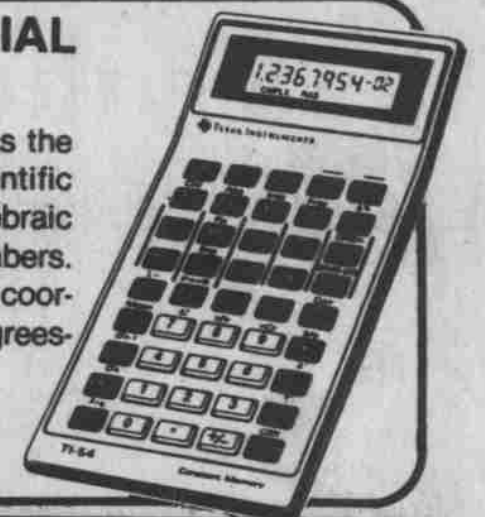

Featuring
Back-To-School
Specials!

Year 'Round Service and Supplies Plus Discount Prices Make Your STUDENT STORES HEADQUARTERS for Texas Instrument, Hewlett-Packard and Sharp Calculators and a complete line of accessories

PLUS 90 DAYS OVER-THE-COUNTER EXCHANGE ON ALL CALCULATORS

TEXAS INSTRUMENTS

- TI-58C. Advanced programmable calculator with plug-in Solid State Software modules and new constant Memory feature. Reg. $115.00 ..... **$103.50**
- TI-MBA. Advanced programmable for advanced business majors. Reg. $70.00 ..... **$63.00**
- SLIMLINE TI-35 II. Economical scientific calculator for students and professionals, with Constant Memory feature. Reg. $25 ..... **$22.50**
- TI-1750. III Light, small economical. Performs additions, discounts, square roots, percentages and has a 4-key memory. Reg. $14.95 ..... **$13.95**
- SLIMLINE TI-1031. Economical pocket portable electronic calculator with memory. A handy LCD calculator with most needed functions for everyday personal use. Reg. $10.95 ..... **$9.85**

PLAIN PAPER PRINTING CALCULATORS

- TI-5215
  Reg. $175.00 ..... **$157.70**
- TI-5219
  Reg. $205.00 ..... **$184.50**
- •TI-5120
  Reg. $75 ..... **$67.50**
- •TI-5130
  Reg. $90 ..... **$81.00**

BACK TO SCHOOL SPECIAL

- TI-59. An extraordinary card programmable calculator with plug-in Solid State Software and magnetic card storage. For professionals in business, science and engineering. Reg. $250.00 ..... **$191.00**

BACK TO SCHOOL SPECIAL TI-40

The perfect tool for today's students and professionals. The TI-40 has scientific functions and statistics with software support features. Special features include Pi, factorial, percent, constant and change sign. Streamlined, tilt top styling puts the facts at the best angle for viewing.

Reg. $30.00 ..... **$22.95**