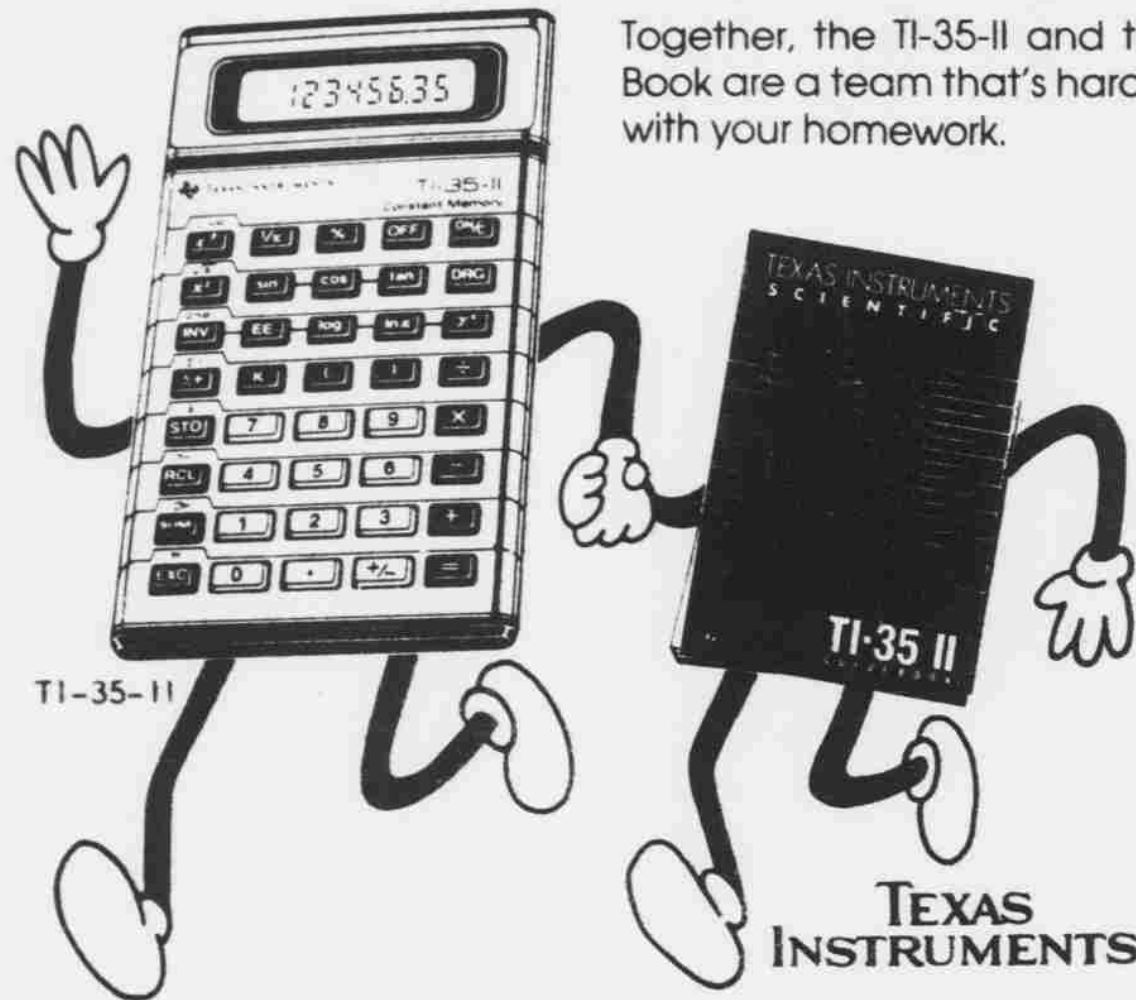

TEXAS INSTRUMENTS CALCULATORS

Get some help with your homework from the TI-35-II.

The TI-35-II is a 54-function calculator designed specifically for today's math student. It performs roots, powers, reciprocals and has many special functions. The Student Calculator Math Book contains 224 pages of facts and formulas useful for home, school, science and business.