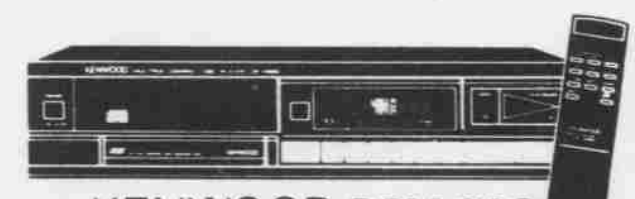

KENWOOD DPM 960 Compact Disc Changer

Changes up to 6 discs, fully programmable, remote control. Reg. $349.

Sale $239