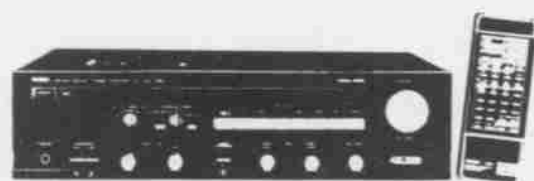

# MEMORIAL DAY SALE

A sale to remember . . . just in time for graduation, too . . . now through May 31!

**YAMAHA AVC-50**  
Audio-Video Surround  
Amplifier

Includes 10 audio and 4 video input and outputs, built-in video enhancer, 5 surround modes including Dolby surround, 45 watts per channel—selectable front or rear. Reg. \$549.

**Sale \$399**

**HITACHI VT 2010**  
VHS VCR

All HQ circuits, 4-program, 14-day tuner, special effects, fully programmable from LCD remote control.

**Sale \$299**

**HITACHI VT 2100**  
VHS VCR

Has all the features of the 2010—but with 4 heads for greater special effects.