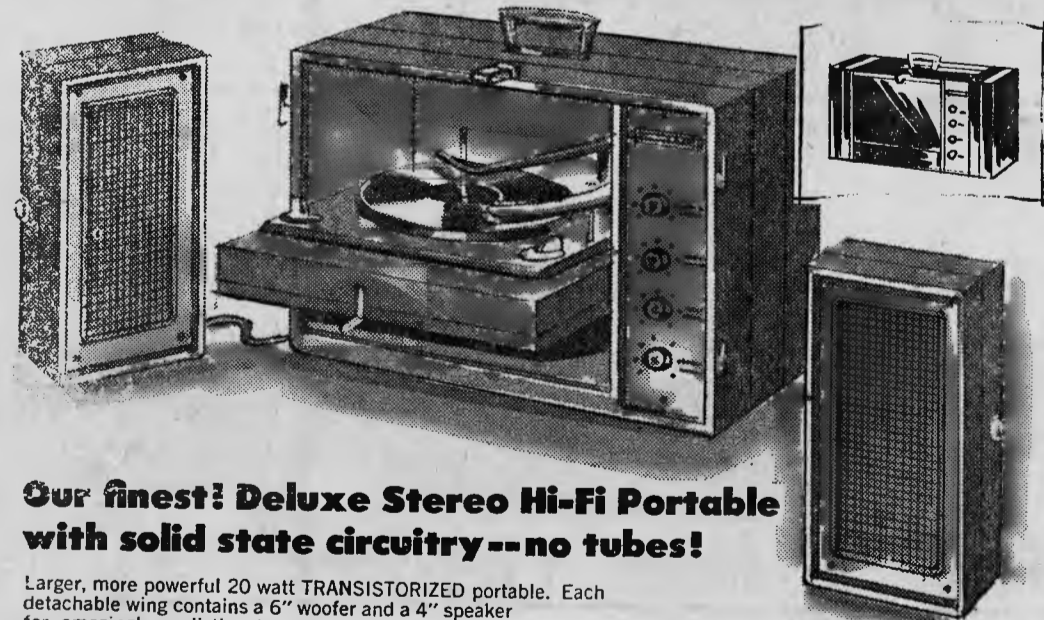

Our finest! Deluxe Stereo Hi-Fi Portable with solid state circuitry--no tubes!

$79.95

Enjoy the elegant look of fine broadloom!

DUPONT 501 NYLON

Complete with resilient foam rubber padding **$6.99** sq. yd.

Two things make fine carpet . . . quality pile and quality back. There is no better pile than Dupont's 501 N Label continuous filament nylon! And this carpet has a double jute back for extra sturdiness, stiffness and wear. What's more . . . the thick foam rubber padding (included!) gives extra springiness, extra wear and insulates against sound, heat and cold! Choose from NINE colors! Shop by phone — see samples in your home.

Giant 12 x 15 rugs in luxury fabrics $88
$7 a month

Thicker, heavier, brighter, longer wearing!

DUPONT 501 NYLON

Random sheared multi-level loop textured nylon pile with foam rubber padding . . . **$8.44** sq. yd.

Such thick and luxurious pile that you can bend it double between your fingers without seeing the back! Same fine fiber, same double jute back as carpet at top of page, but with a density and gorgeous texture that you must see! Nine colors to choose from!

HALLUM FURNITURE CO.

ABERDEEN, N. C.