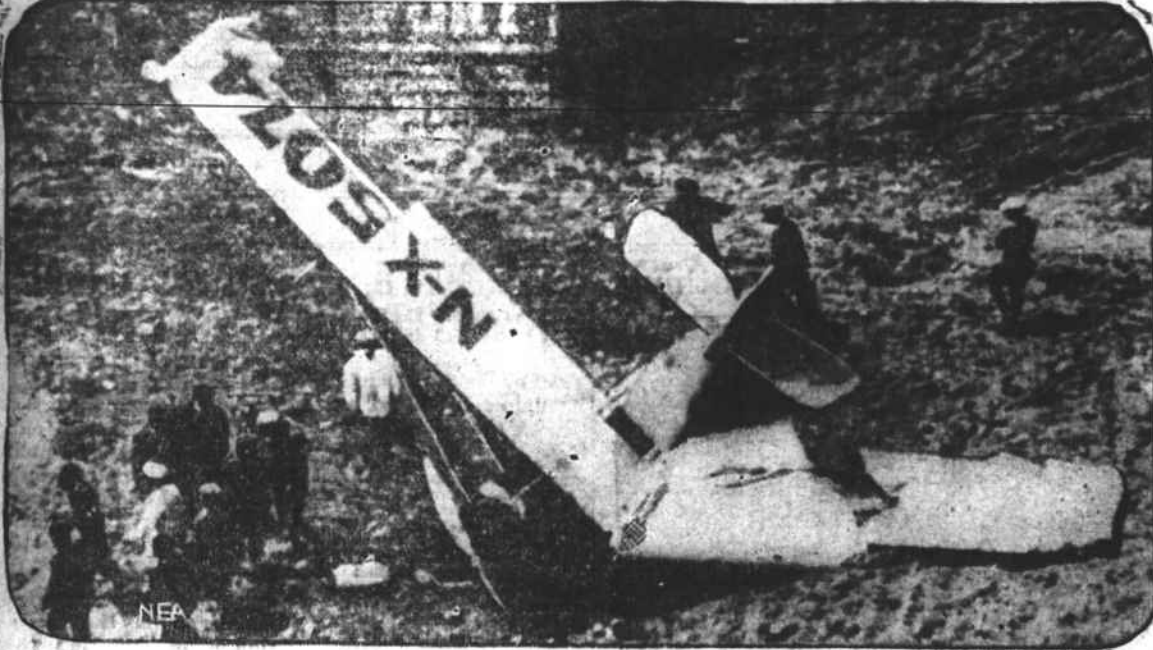

One of the Accidents that Marred Start of Transpacific Race

Misfortune attended many of the planes that tried to take off in the Frisco-Honolulu race. This aerial photograph shows the plane Encanto, piloted by Norman Goddard, which cracked up while speeding down the runway. The occupants escaped unhurt.

KING OF BELGIUM SENDS MEDAL TO U. S. PRESIDENT

Rapid City, S. D., Aug. 20.—(AP)—Announcement was made today of the presentation of a medal to President Coolidge by King Albert of the Belgians in recognition of his interest in aviation. The medal was entrusted to Colonel Charles A. Lindbergh at the time of his reception in Brussels after his epoch-making Atlantic flight. Colonel Lindbergh brought it to the White House in Washington. The medal is cast in bronze and on one side bears the President's name and on the other the words: "High Protector of the International League of Aviation."

GATESVILLE PROUD OF ITS NEWSPAPER

Gatesville, Aug. 20.—Gates County is very proud and much enthused over the weekly paper the Gates County Record. The first issue came from the press Thursday of this week. It is being sponsored by the Woman's Club of Sunbury. Editor Jack Wells of Hertford expects to locate here and establish a printing press in the near future. Gates County being one of the wealthiest counties in Eastern North Carolina, there is no reason why the Gates County Record, should not be a great success, the women say.

Too Late to Classify

IF YOU EAT ice cream and haven't tried Winkcream there is yet something in store for you. Get it from us or any good drug store. The Winkcream Co. Phone 578. 20-26n