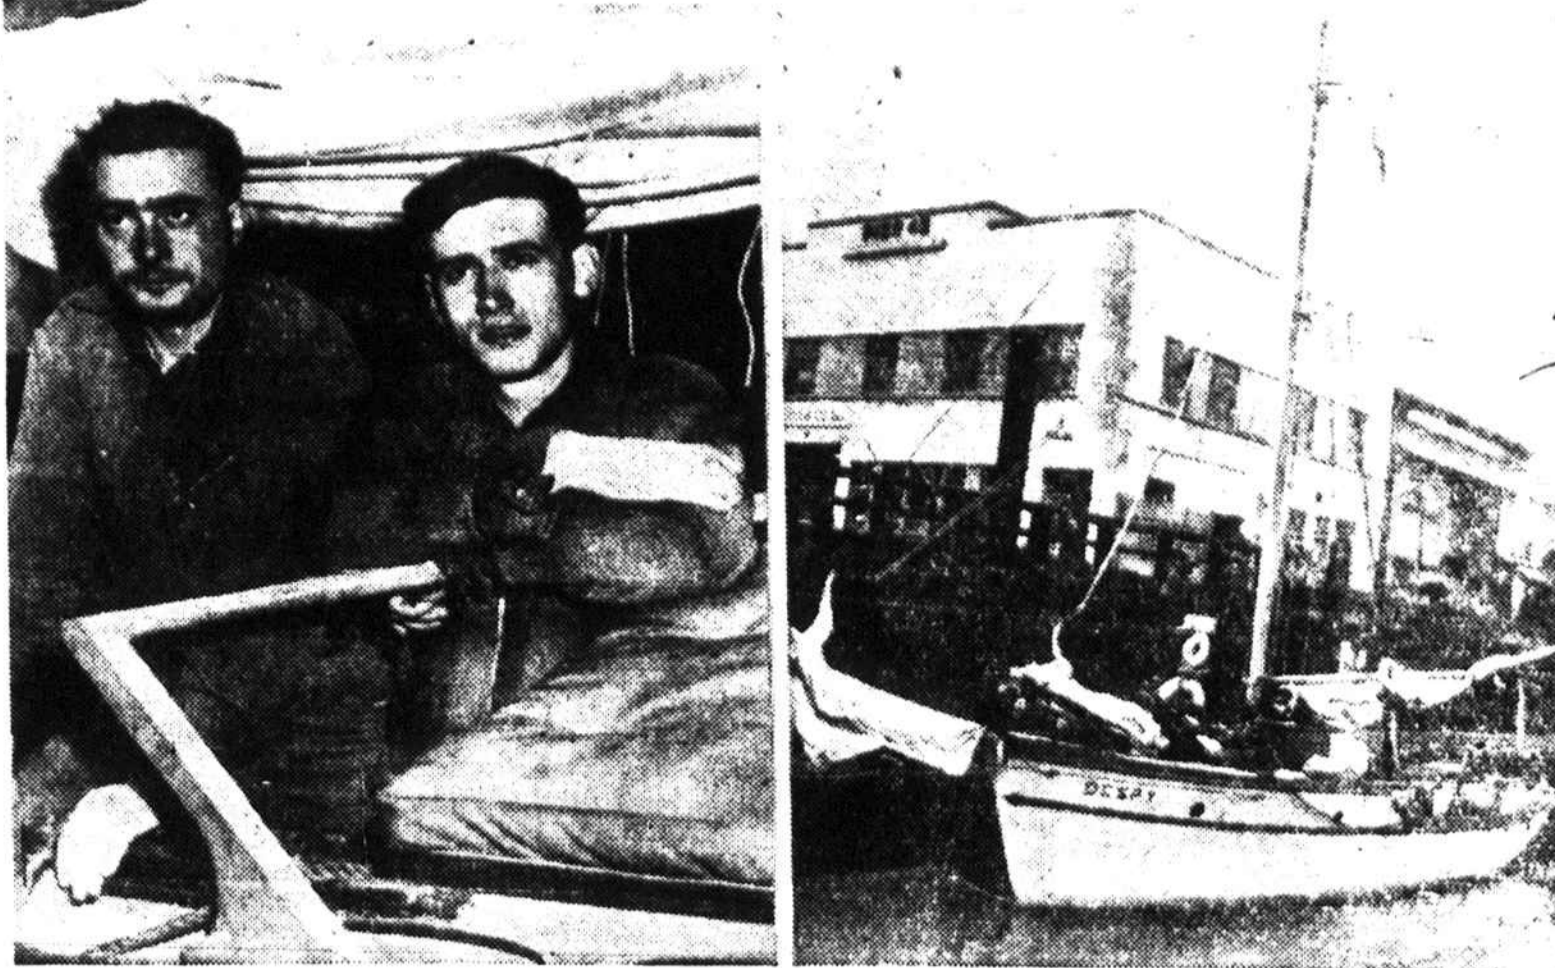

**STOVALL'S**  
SYLVA'S HOME OWNED  
10c STORE

**OFF ON DARING 'THANK YOU' TRIP TO PACIFIC**

READY TO SAIL FROM SEATTLE, WASH., in their small craft are Marvin Norstedt (left) and Jack Maier, whose port of destination is atoll-sized Tabiteuea Island, in the Gilbert group. During the war, Maier was ship-wrecked on this dot in the South Pacific. Determined to repay the islanders' kindness, Maier, an evangelistic man, will carry to them on the ship (right) a cargo of Bibles so that they may learn the teachings of the Holy Book. When the men left on the trip they had \$14 between them. (International Soundphoto)