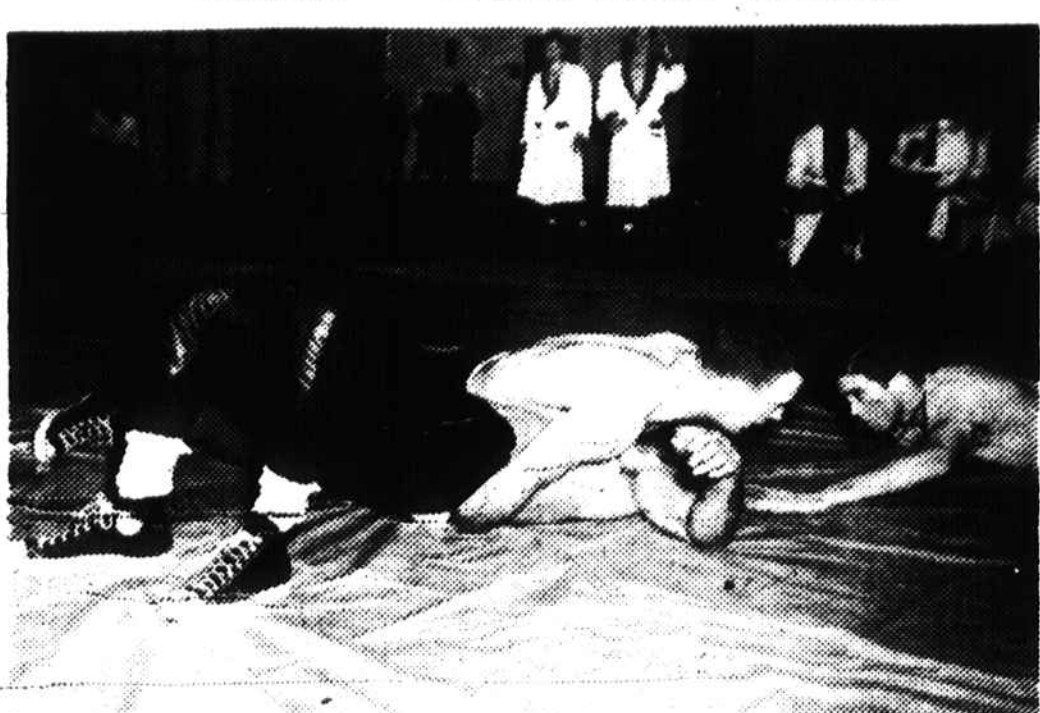

"Bum" Gets His Man

Shown above is Clyde Bumgarner, freshman at WCTC, winning another of his matches. Bum, wrestling this year for the first time, has turned in an excellent record.

Hurricanes Defeat Webster High In Doubleheader Wednesday Night

The Sylva High boys and girls didn't burn up the Smoky Mountain Conference this season, but they proved beyond doubt that they could still master their life-long rival, Webster High, on Wednesday night of last week.

The Hurricanes met and defeated the game Webster lads and ladies in a doubleheader on the Sylva court.

The Hurricane girls stopped the powerful Webster assault long enough to emerge with a 50 to 40 victory. Then the Hurricane boys took over, mustered their strength, and blasted Webster, 39 to 11.

Patsy Parris and Louise West accounted for 38 of the Sylva points while the Hurricane guards were holding down the Cabe-Collins combo of Webster. Patsy scored 20 points and Louise 18.

In the boys game, Sylva had the score under control from the first. Ed Ward scored eight points to take scoring laurels as the Hurricanes evenly divided their points. Dick Barkley got into the act with six. So did Red Dillard.

Girls Lineup: Webster (40) Sylva (50) F-Buchanan 7 Worley 8 F-Cabe 12 West 18 F-Collins 17 Parris 20 G-Clements Green Dillard G-Higdon Fincannon G-Morgan Subs: Webster - Davis, Frizzell 4, Sylva - Johnson 2, Cordell 2, Queen.

Boys Lineup: Webster (11) Sylva (39) F-Cowan 2 Hoxit 3 F-Henson 2 Dillard 6 C-Potts Ward 8 G-Cabe 1 Cagle 4 G-Estes 3 Fincannon Subs: Webster - Madison 2, Farmer 1, J. Buchanan, W. Buchanan, Davis, Sylva - Barkley 6, Queen 2, Robinson, Warren 2, Cabe 2, Sumner 4, Middleton 2. Officials: Harris and Feimster.

One-day poultry schools and egg shows held in several counties recently have been well attended.

SALLY'S SALLIES