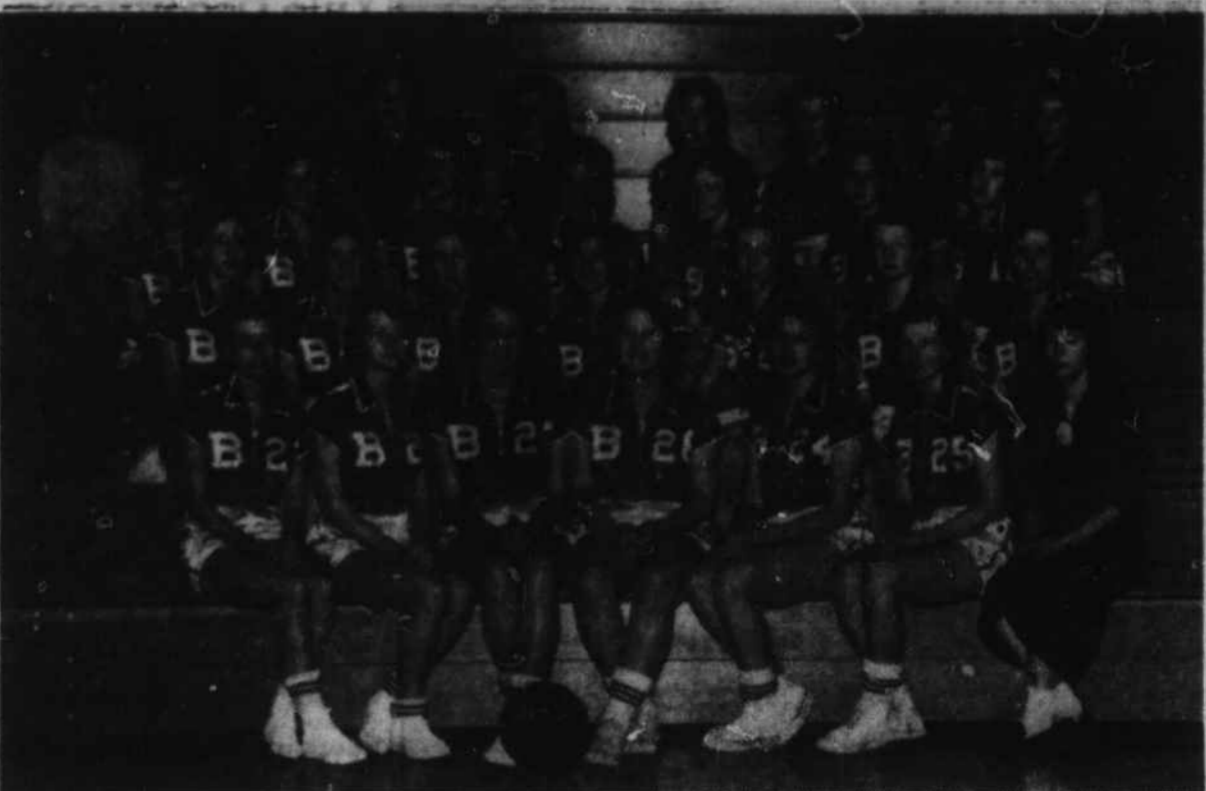

DEFENDING COUNTY AND BLUE RIDGE CHAMPIONS are these Bethel Belles, who are heavily favored to capture another Haywood County title this year. The squad includes (first row, from left) Jannette Sheffield, Annette Sheffield, Judy Blazer, Shirley Smith, Geraldene Layman, June Smith, and Marie Edwards (manager); (second row) Ardie Ruth Smathers, Jannette Grogan, Annette Grogan, Rhoda Metcalf, Ardatha

Griffin, Joanne Green, and Barbara Phillips; (third row) Peggy Kuykendall, Joanne Caldwell, Phyllis Inman, Sandra Henson, Judy Mathis, Patsy Edwards, and Lela Vance; (fourth row) Catherine Anderson (manager), Julia Dale Smathers, Marietta Smith, Wanda Taylor, Sue Wilson, Peggy Trull, and Frances Hightower.

(Photo by Frances' Studio).

Crabtree-ID Wins Over Mills River

Crabtree - Iron Duff took two hard-fought games on their home court Monday night, the girls rallying for a 31-28 victory, and the boys finishing in front, 49-46.

In the girls' game, Mills River had a 19-14 lead at the half, but the Blue Eagles, led by J. McElroy with 18 points, came back to take a three-point victory. Marlowe paced the losers with 16 points.

In the boys' game, Arthur Hogen with 19 points and Bobby Clark with 12 were the big guns in the Yellowjacket offensive. However, Brittain of Mills River took scoring honors with 25 points.

The next game for Crabtree will be a Jayvee and boys' varsity clash with St. John's of Waynesville Saturday afternoon. (St. John's has no girls' team.)

Girls' lineup:
Crabtree (31) Mills River (28)
F—Rector (5) Marlowe (16)
F—Jones (8) Whitesides (4)
F—J. McElroy (18) Barnette (8)
G—Stevenson McCarson
G—S. McElroy Dickens
G—King Whitaker
Subs: Crabtree—Cubbers, James, Mills River—Alexander, Cabel.
Halftime: Mills River 19-14.

Boys' lineup:
Crabtree (49) Mills River (46)
F—Hogen (19) Carland (3)
F—Parks Browning
C—Clark (12) Bradley (1)
G—Hill (2) Brittain (25)
G—Hannah (4) Hollingsworth (6)
Subs: Crabtree—Crawford 8, Brown 2, Rogers 2, Mills River—Crawford 4, Bishop 7, Whitaker.
Halftime: Crabtree 26-21.
Officials: Hawkins and Mayfield.

Lennie Hunt Finally Hits A Big Winner

Miami, Fla. (AP)—All of a sudden Lennie Hunt is a big man in racing. He's the trainer of King Hairan who, like Needles, was foaled at Ocala, Fla., and hopes to emulate Needles by winning the Flamingo Stakes next March 2.

Hunt has been on the race tracks since 1924. As a jockey he rode his first winner in 1925 at Stanford Park, Ontario, on a mare called Isabel C.

He has worked for Alfred G. Vanderbilt and George Odom. His present employers, Leo Edwards and H. B. Massey, bought King Hairan for $35,000 after his first race at Hialeah last winter. The King won $191,575 in 1956 and Hunt, as trainer, came in for a 10 per cent share.

Use the Want Ads for results

Black Bears Get Revenge, Top Lee Edwards, 68-62

The Canton Black Bears gained revenge for an earlier 40-39 loss to Asheville Lee Edwards by stopping the Maroons on the Paper City hardwood, 68-62, Tuesday night.