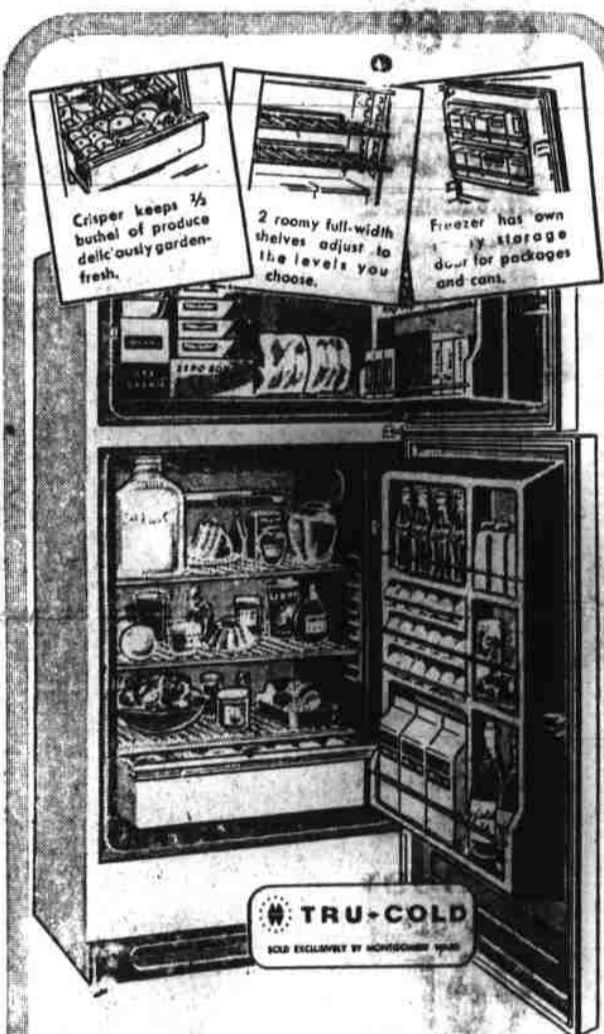

Miss June Ann Smith, student at Rex Hospital School of Nursing, in Raleigh, received her cap band, signifying that she is entering her senior year of nurse's training, in exercises held there Tuesday night, August 8. Miss Smith was also tapped into the Santa Filemina Society, which is the highest honor a student at Rex can receive. The award is based on an average of 90 on work, character, personality and leadership. A 1959 graduate of the B. F. Grady High School, she is a daughter of Mr. and Mrs. Ambrose Smith, of Albemarle.

Smith Reunion

Blood Donor Recognized

Mr. Jepsy Pickett, of Pink Hill was presented a pin in Kinston, recently, in recognition of his having given a gallon of blood to the Lenoir County Blood Bank, within recent weeks.

Grady Teacher Receives Certif.

Mary Anna Grady, a teacher at B. F. Grady High School in Albemarle, N. C. received a certificate representing six credit hours of graduate work at the Summer Institute for High School Teachers of Science and Mathematics held at Randolph-Macon Woman's College in Lynchburg, Va. from June 28 to Aug. 9.

Dr. Helen L. Wafford, Director of the Institute and professor of chemistry at Randolph-Macon, awarded the certificates for the National Science Foundation, whose

THESE FINE VALUES CAN BE FOUND IN
GOLDSBORO, N. C. Phone RE 44024 and KINSTON, N. C. JA 32111

MONTGOMERY WARD
PROOF OF APPLICATION

When you buy on credit at Wards

VALUES

BRAND NEW LOW PRICES

Crisper keeps 1/2 bushel of produce delicately garden-fresh.

2 roomy full-width shelves adjust to the levels you choose.

Freezer has own 12-lb. storage door for packages and con.

12.6' 2-door AUTO-DEFROST REFRIGERATOR PLUS 105-LB. ZERO-ZONE FREEZER

228⁸⁸
NO MONEY DOWN

No more messy, old-fashioned defrosting in refrigerator, for frost is eliminated as soon as it forms—automatically! Storage door has egg racks, dairy bar, even holds 1/2 gal. milk cartons, opens to 90° angle for flush installation. Freezer stores for safe, sub-zero temperatures, has 2 ice