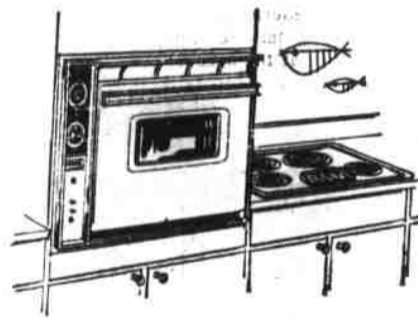

GRAND OPENING

Calypso Plumbing And Appliance Company

ON U. S. 117 BY-PASS
AT CALYPSO

THE NEW SPACE KING REFRIGERATOR

Has more refrigerator space... less freezer capacity. Designed for people who already own a freezer—or for families who need king-size, fresh food storage. Plenty of storage space in the door. You shop less often. And it's

Only $299.95 w-t

COME IN
AND REGISTER
FOR THIS FREE
WESTINGHOUSE

DISHWASHER

TO BE GIVEN AWAY SEPT. 29th.

NO OBLIGATION

SPECIAL PRICES ON

Westinghouse

ROOM AIR CONDITIONERS

WESTINGHOUSE
GOLDEN DAYS
SPECIAL VALUES! NEW, EXCLUSIVE FEATURES!

**DELUXE FEATURES,
SMART STYLING AT
NEW LOW PRICE**

Westinghouse
Diplomat Electric Range

MODEL KEC30...NOW ONLY

$199.95

We Are Authorized Distributors Of **WESTINGHOUSE** Built-In Appliances
"YOU CAN BE SURE IF IT'S WESTINGHOUSE!"

**Westinghouse
Terrace-Top 30
electric range**

unique design puts work surfaces at most convenient height

The smart styling of this new range provides a two-level work surface that makes cooking so much easier. Front units are 3 inches below standard counter height, where foods may be stirred, beaten or whipped in the most comfortable position. Rear units, slightly higher, are easy to reach, yet out of the way for foods that require less attention. Removable door and plug-out oven heaters make clean-up easy, too. Available in two models, standard and automatic, in four decorator colors. See it demonstrated today.

MODEL KTB30A
ONLY
$199.95
BUDGET TERMS

**Westinghouse
Roll Out DISHWASHER**

HEATS ITS OWN WATER TO 145° BEFORE WASHING BEGINS. HOT WATER BOOSTER assures 145° hot wash and final rinse water... the hotter the water, the cleaner the dishes!
SUC24D

THIS IS IT!

America's most exciting range!
the Westinghouse "Continental"

EASY MONTHLY PAYMENTS