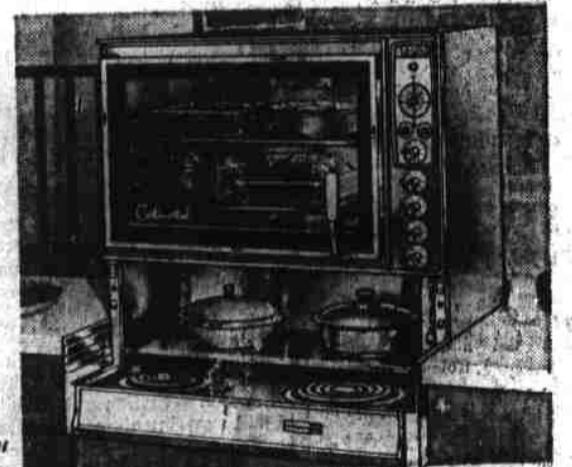

EASY MONTHLY PAYMENTS

LOOK AT ALL THESE EXCITING FEATURES!

- **MAGIC MIRROR OVEN DOOR**... light on, see in... light off, heat as a pig.
- **PANTRY SHELF**... a convenient place for most-used utensils and seasonings.
- **FINE-TUNING CONTROLS**... dial the exact surface heat you want... no jumping from medium to high.
- **PLUG-OUT UNITS**... surface units and oven heaters plug out for easiest cleaning.

You can be sure... if it's Westinghouse

CALYPSO PLUMBING & APPLIANCE CO.

ON U.S. BY-PASS at CALYPSO
Authorized Westinghouse Distributor

Door