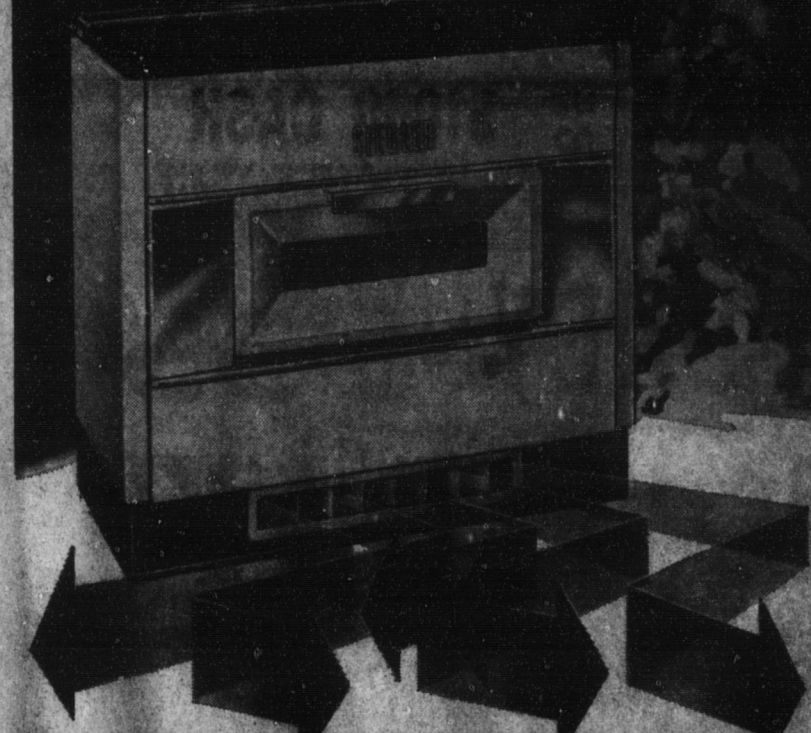

the exciting new
SIEGLER
OIL HOME HEATER

AUTOMATIC CONTROLS!
Just DIAL your comfort!
Push a button to start or stop the FLOORSWEEP!

now gives you amazing
SWEEPING SUPER HEAT
FLOOR HEAT

The golden louvers in the floor heat outlet are motor driven to rotate back and forth—sweeping the heat over the floor. All new in performance, styling and exciting colors, this new SIEGLER gives you a new dimension in heating comfort. See it soon!