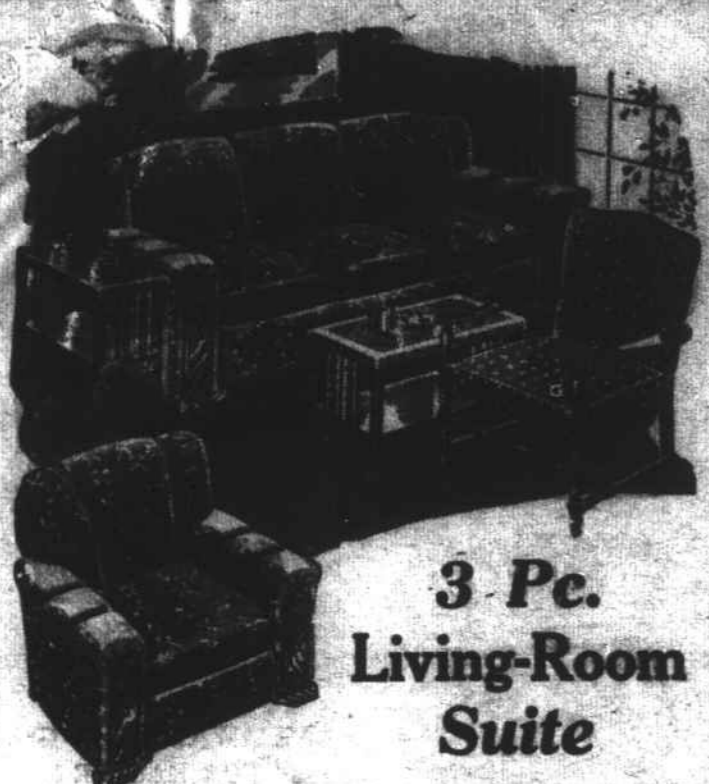

**USE OUR
EASY
PAYMENT
PLAN!**

Sparkle YOUR HOME
Timely Values! New Arrivals!

**Large Stock
NEW
ARRIVALS
DAILY!**

VITA-VAR PAINTS FOR OUTSIDE and INSIDE USE

**3 Pc.
Living-Room
Suite**

A handsome and comfortable ensemble that includes roomy, inner-spring sofa, club chair and lounge chair to match in gay figured tapestry covers . . . moderately priced at
— \$137.50 —
Some covers as low as **\$89.50**