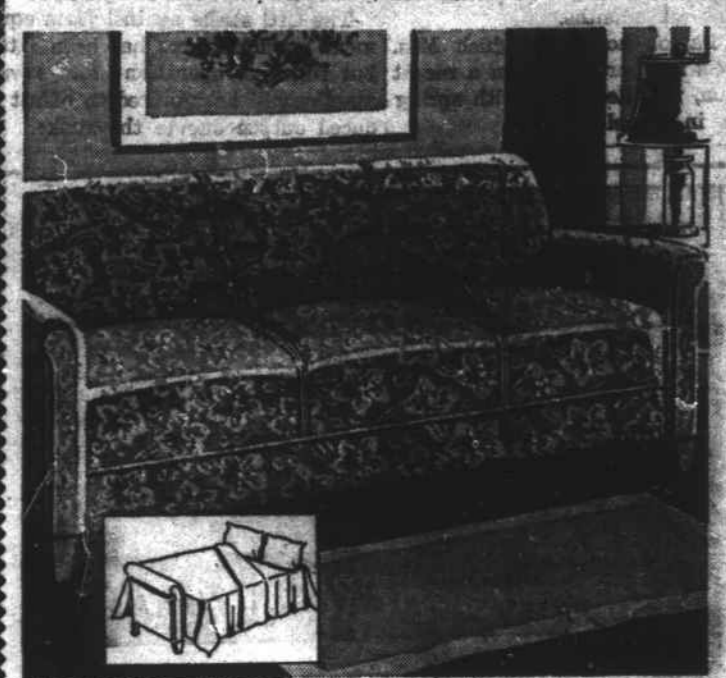

FOLLOW the CROWDS to DUKE-GARNER'S Parade of FURNITURE Values!

Friday, April 26th Through Saturday, May 4th

LAWSON SOFA BED AT A SAVING D-G PRICE \$59.88

Smart Lawson styling in a Sofa Bed that brings you living room beauty by day, that extra bed by night! And all the comfort you'll want in its full Spring Construction. Beautifully upholstered... built for enduring service with hardwood frame and dowelled joints glued and corner-blocked. Bedding compartment! Only 20% Down! Monthly Payment Plan!

REDUCED FOR CLEARANCE!

	WAS	NOW
3-Pc. Mohair Living Room Suite	\$237.50	\$198.00
3-Pc. Tapestry Living Room Suite	189.95	154.88
2-Pc. Tapestry Living Room Suite	99.95	84.88
1-Maple Bed Room Suite	99.95	89.88
Tapestry Sofa Bed	82.50	69.88
4-Pc. Poster Bed Room Suite	149.95	139.88
Mahogany Finish Night Stand	12.95	11.88
1-9x12 Axminster Rug	116.00	98.00
1-9x15 Axminster Rug	127.00	110.00
Tapestry Platform Rocker	49.95	42.88
Velvet Platform Rocker	32.50	29.88